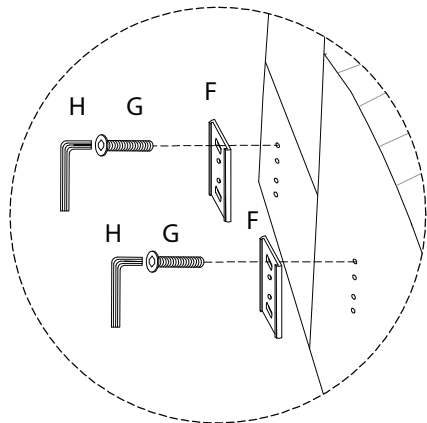

Assembly instructions for the sofa, including tool requirements, time, and person count.

Tools: A circle containing an Allen key and a screwdriver, and a crossed-out power drill icon, with a warning triangle above.

Time: A clock icon with the text "30'" below it.

Personnel: A person icon with the number "2" below it.

Warnings: A second warning triangle above a diagram showing a block being placed on a rug, with a crossed-out icon showing the block being placed on a hard floor.

1

2

3

A

x 1

C

x 1