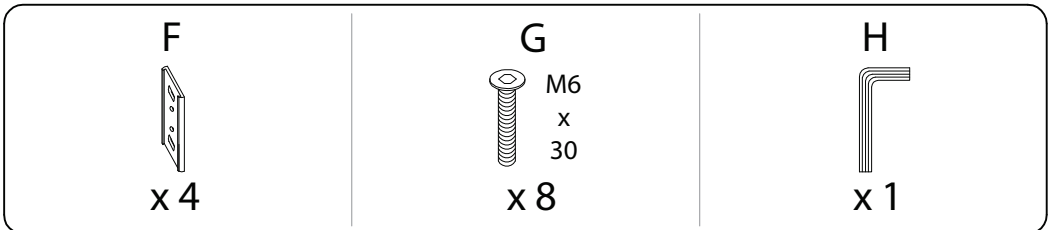

Assembly instructions for the sofa, including tool requirements, time, and person count.

Tools: A circle containing an Allen key and a screwdriver, and a crossed-out power drill icon, with a warning triangle above.

Time: A clock icon with the text "30'" below it.

Personnel: A person icon with the number "2" below it.

Warnings: A second warning triangle above a diagram showing a block being placed on a rug, with a crossed-out icon showing the block being placed on a hard floor.

1

2

3

A

x 1

C

x 1