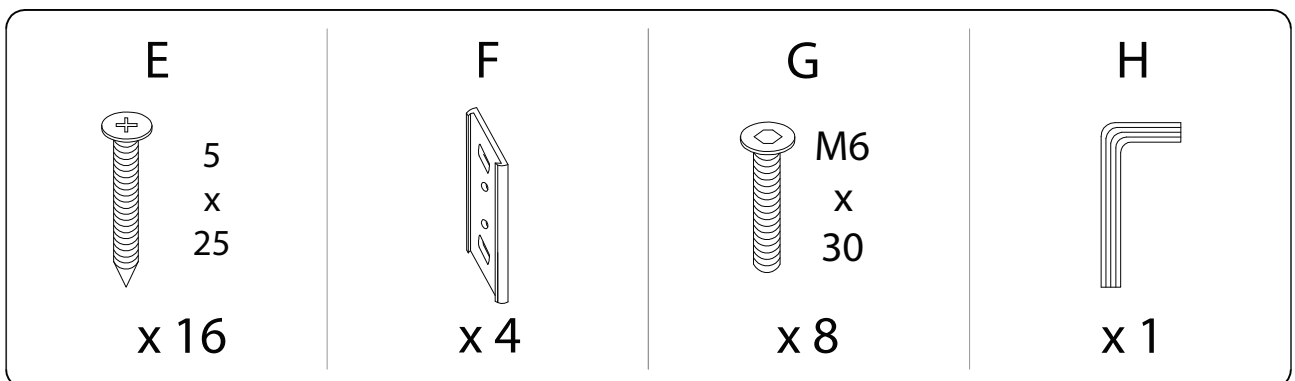

Assembly instructions for the sofa, including tool requirements, time, and person count.

Tools: A circle containing an Allen key and a screwdriver, and a crossed-out power drill icon, with a warning triangle above.

Time: A clock icon with the text "30'" below it.

Personnel: A person icon with the number "2" below it.

Warnings: A second warning triangle above a diagram showing a block being placed on a rug, with a crossed-out icon showing the block being placed on a hard floor.