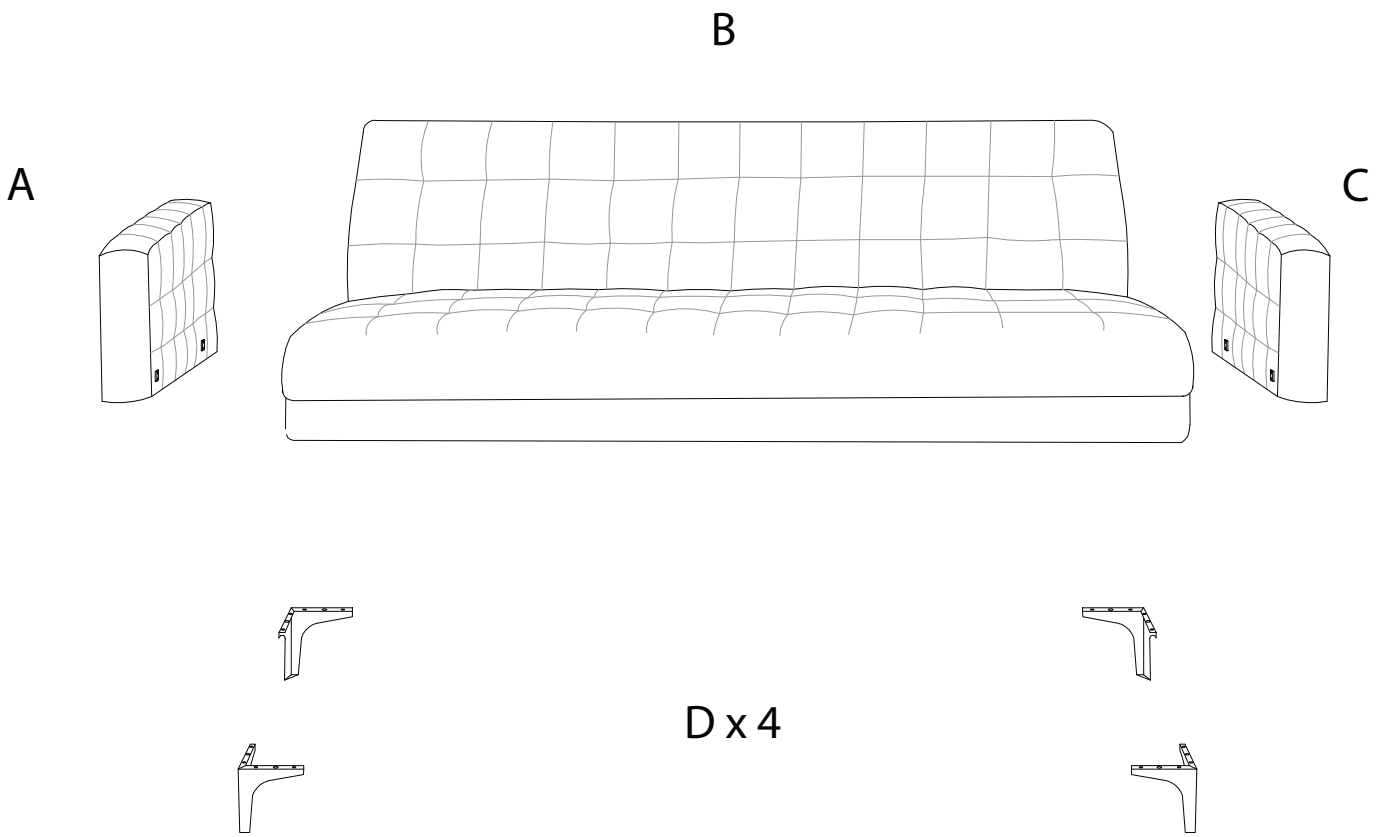

Assembly instructions for the sofa, including tool requirements, time, and person count.

Tools: A circle containing an Allen key and a screwdriver, and a crossed-out power drill icon, with a warning triangle above.

Time: A clock icon with the text "30'" below it.

Personnel: A person icon with the number "2" below it.

Warnings: A second warning triangle above a diagram showing a block being placed on a rug, with a crossed-out icon showing the block being placed on a hard floor.