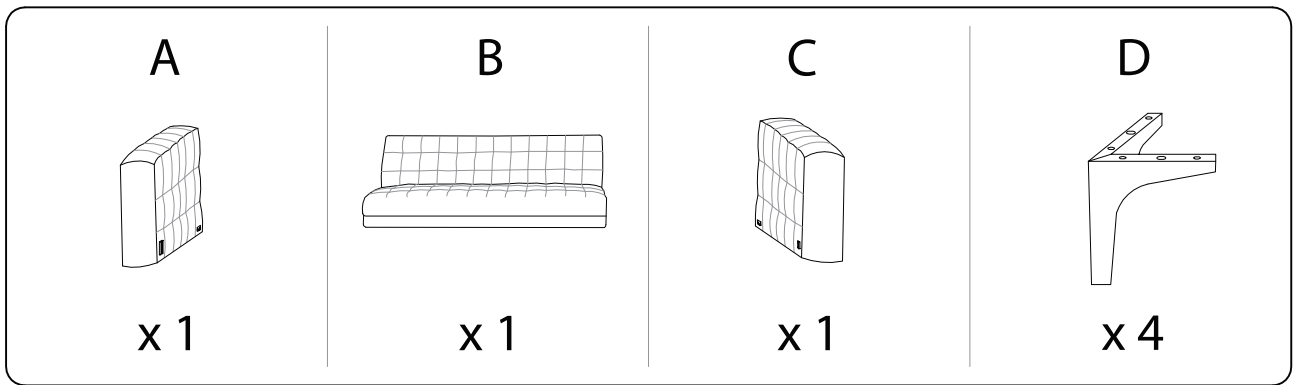

Assembly instructions for the sofa, including tool requirements, time, and person count.

Tools: A circle containing an Allen key and a screwdriver, and a crossed-out power drill icon, with a warning triangle above.

Time: A clock icon with the text "30'" below it.

Personnel: A person icon with the number "2" below it.

Warnings: A second warning triangle above a diagram showing a block being placed on a rug, with a crossed-out icon showing the block being placed on a hard floor.