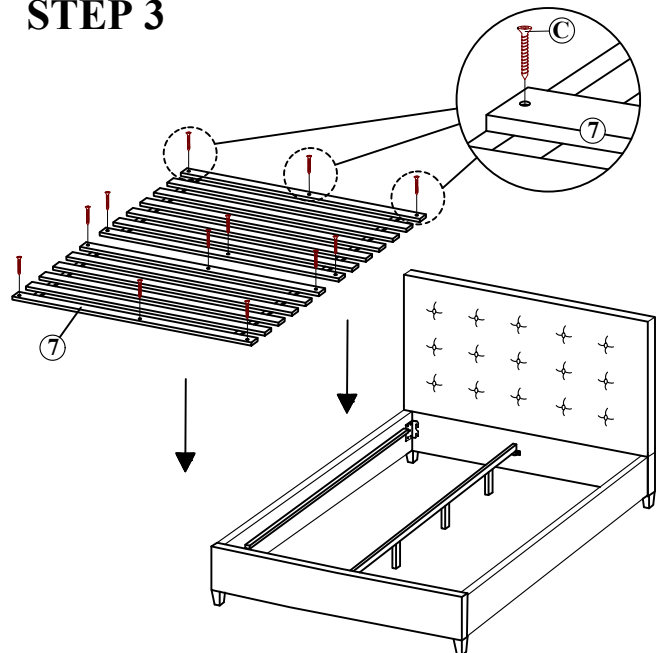

STEP 3

*IMPORTANT*Please lift up the bed to move with 2 or more people.DD NOT DRAG THE BED!