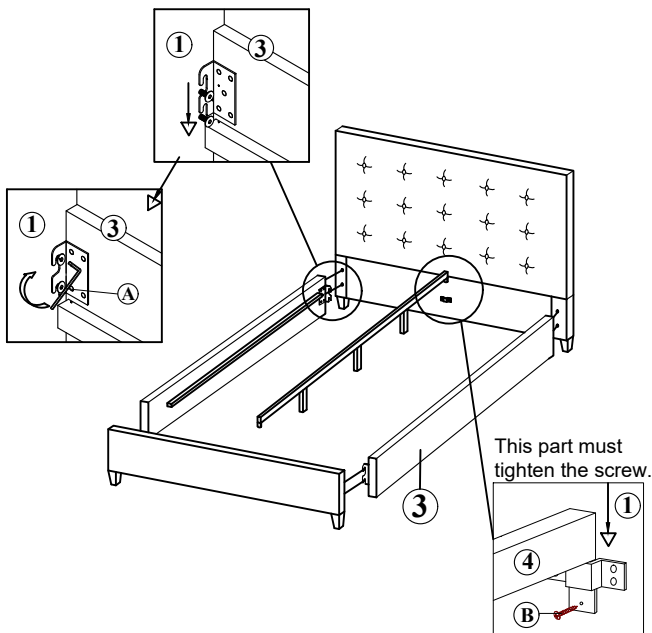

ASSEMBLY INSTRUCTIONS

ITEM CODE: 1728/1730/1731/1733/1736/1734/1833/1985
/1986/1729/1735

COMPONENT					
Headboard - 1 pc 	Footboard - 1 pc 	Side Rail - 2 pcs 	Center Support - 1 pc 	Center Leg - 3 pcs 	Bed Leg - 4 pcs
HARDWARE					
Allen Key M5 - 1 pc 	Wood Screw M4 x 20mm - 2 pcs 	Wood Screw M4 x 25mm - 12 pcs 	Bed Slats - 2sets(13pcs) 		

STEP 1

STEP 2

STEP 3

*IMPORTANT*Please lift up the bed to move with 2 or more people.DD NOT DRAG THE BED!