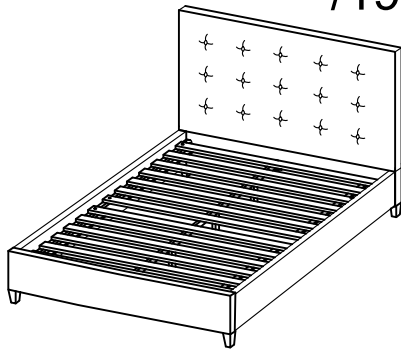

# ASSEMBLY INSTRUCTIONS

ITEM CODE: 1728/1730/1731/1733/1736/1734/1833/1985  
/1986/1729/1735

COMPONENT					
Headboard - 1 pc 	Footboard - 1 pc 	Side Rail - 2 pcs 	Center Support - 1 pc 	Center Leg - 3 pcs 	Bed Leg - 4 pcs 
<b>HARDWARE</b>					
Allen Key M5 - 1 pc 	Wood Screw M4 x 20mm - 2 pcs 	Wood Screw M4 x 25mm - 12 pcs 	Bed Slats - 2sets(13pcs) 		