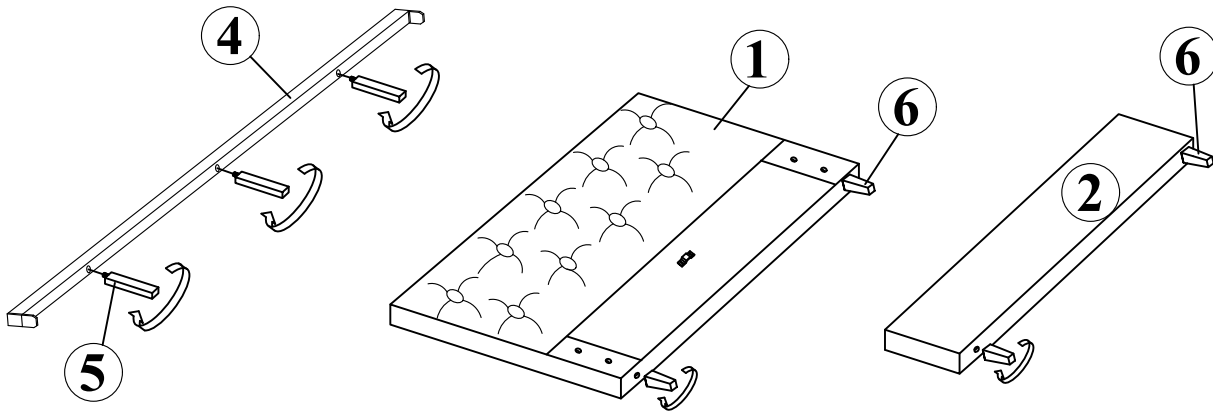

# ASSEMBLY INSTRUCTIONS

ITEM CODE: 1728/1730/1731/1733/1736/1734/1833/1985  
/1986/1729/1735

COMPONENT					
Headboard - 1 pc 	Footboard - 1 pc 	Side Rail - 2 pcs 	Center Support - 1 pc 	Center Leg - 3 pcs 	Bed Leg - 4 pcs 
<b>HARDWARE</b>					
Allen Key M5 - 1 pc 	Wood Screw M4 x 20mm - 2 pcs 	Wood Screw M4 x 25mm - 12 pcs 	Bed Slats - 2sets(13pcs) 		

## STEP 1