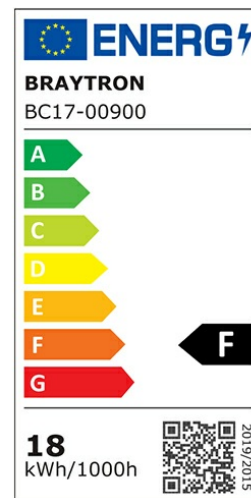

PRODUCT DATASHEET

MODEL NO BC17-00900

DESCRIPTION BRY-BULKHEAD-B-ELP-18W-WHT-IP54-3000K-LED BULKHEAD

Luminare is intended to use in outdoor applications

General Characteristics

Model No	:	BC17-00900
Main Family	:	Outdoor Lighting
Sub Family	:	LED Bulkhead
Type	:	Bulkhead
Body Color	:	White
Lamp Shape	:	Non-Directional
Dimmable	:	Not-Dimmable
Light Source	:	LED
Warranty	:	2 years
Class	:	Class II
IP	:	IP54
IK	:	IK05

Electrical Characteristics

Lifetime (at 2.7 h/day)	:	20000 h
Voltage	:	220-240V
Power Factor	:	>0,5
Material	:	PP
Working Temperature	:	-20 C+40 C
Frequency	:	50-60 Hz

Package Informations

N.W.	:	5,88 kgs
G.W.	:	8,50 kgs
PCS/CTN	:	24 pcs
Length	:	530 mm
Width	:	440 mm
Height	:	280 mm
EAN	:	5949097713477

Product Characteristics

Wattage	:	18 w
Color Temperature	:	3000K
Quse Lumen	:	1780 lm
Color Rendering Index (CRI)	:	>80
Energy Efficiency Level	:	F
Beam Angle	:	120° Degrees
Color Category	:	Warm White

Dimensions & Weight

P. Length	:	260 mm
P. Width	:	135 mm
P. Height	:	58 mm
Weight	:	245 gr