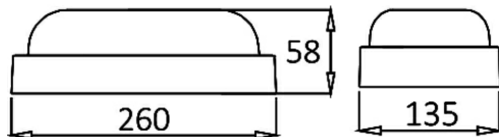

PRODUCT DATASHEET

MODEL NO BC17-00900

DESCRIPTION BRY-BULKHEAD-B-ELP-18W-WHT-IP54-3000K-LED BULKHEAD

Luminare is intended to use in outdoor applications

General Characteristics

Model No	:	BC17-00900
Main Family	:	Outdoor Lighting
Sub Family	:	LED Bulkhead
Type	:	Bulkhead
Body Color	:	White
Lamp Shape	:	Non-Directional
Dimmable	:	Not-Dimmable
Light Source	:	LED
Warranty	:	2 years
Class	:	Class II
IP	:	IP54
IK	:	IK05

Electrical Characteristics

Lifetime (at 2.7 h/day)	:	20000 h
Voltage	:	220-240V
Power Factor	:	>0,5
Material	:	PP
Working Temperature	:	-20 C+40 C
Frequency	:	50-60 Hz

Package Informations

N.W.	:	5,88 kgs
G.W.	:	8,50 kgs
PCS/CTN	:	24 pcs
Length	:	530 mm
Width	:	440 mm
Height	:	280 mm
EAN	:	5949097713477

Product Characteristics

Wattage	:	18 w
Color Temperature	:	3000K
Quse Lumen	:	1780 lm
Color Rendering Index (CRI)	:	>80
Energy Efficiency Level	:	F
Beam Angle	:	120° Degrees
Color Category	:	Warm White

Dimensions & Weight

P. Length	:	260 mm
P. Width	:	135 mm
P. Height	:	58 mm
Weight	:	245 gr