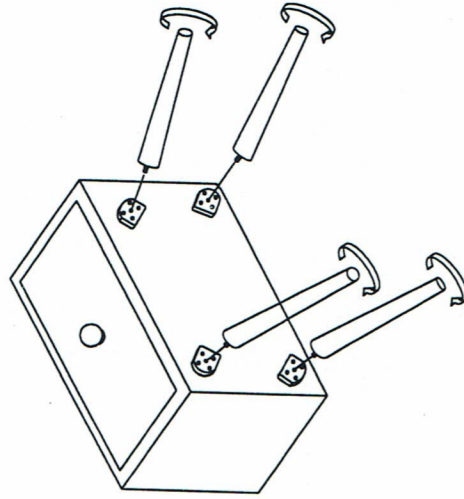

ASSEMBLY INSTRUCTIONS

MODEL : NS034-FS

DESCRIPTION : NIGHT STAND

PART LIST

No.	Description	Qty
1.	Night Stand 	1
2.	Wood Leg 	4

STEP 1 :

COMPLETE VIEW