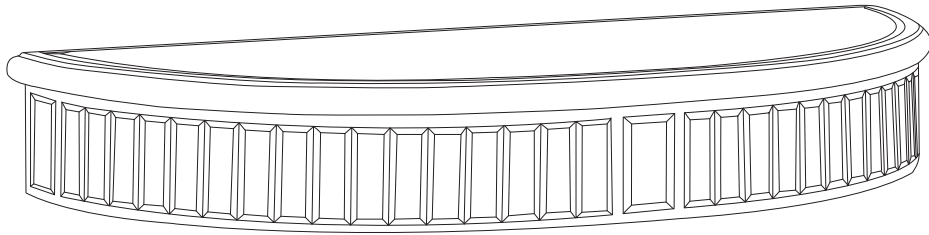

A x 1	B x 3	C M8 x 40 x 6	D x 6	E x 1

A