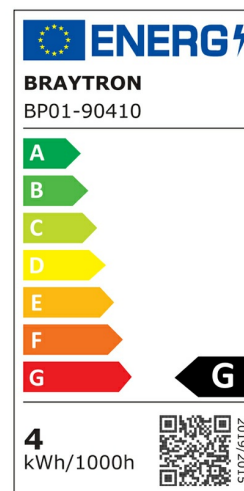

## PRODUCT DATASHEET

MODEL NO BP01-90410

DESCRIPTION BRY-SMD-CRP-4W-RND-DIM-3INC-WHT-4000K-LED PANEL

Luminare is intended to use in outdoor applications

### General Characteristics

Model No	:	BP01-90410
Main Family	:	Indoor Lighting
Sub Family	:	LED Small Panel
Type	:	Recessed Panel
Body Color	:	White
Lamp Shape	:	Non-Directional
Dimmable	:	Dimmable
Light Source	:	LED
Warranty	:	2 years
Class	:	Class II
IP	:	IP40

### Electrical Characteristics

Lifetime (at 2.7 h/day)	:	20000 h
Voltage	:	220-240V
Power Factor	:	>0,7
Material	:	PC
Working Temperature	:	-20 C+40 C
Frequency	:	50-60 Hz

### Product Characteristics

Wattage	:	4 w
Color Temperature	:	4000K
Quse Lumen	:	280 lm
Color Rendering Index (CRI)	:	>80
Energy Efficiency Level	:	G
Beam Angle	:	120° Degrees
Color Category	:	Natural White