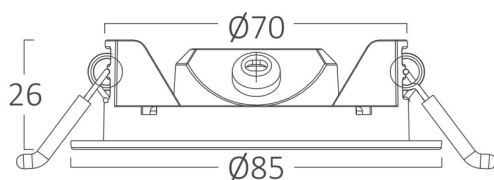

## PRODUCT DATASHEET

MODEL NO BP01-90410

DESCRIPTION BRY-SMD-CRP-4W-RND-DIM-3INC-WHT-4000K-LED PANEL

Luminare is intended to use in outdoor applications

### General Characteristics

Model No	:	BP01-90410
Main Family	:	Indoor Lighting
Sub Family	:	LED Small Panel
Type	:	Recessed Panel
Body Color	:	White
Lamp Shape	:	Non-Directional
Dimmable	:	Dimmable
Light Source	:	LED
Warranty	:	2 years
Class	:	Class II
IP	:	IP40

### Package Informations

N.W.	:	1,55 kgs
G.W.	:	2,75 kgs
PCS/CTN	:	40 pcs
Length	:	470 mm
Width	:	285 mm
Height	:	120 mm
EAN	:	5949097731488

### Dimensions & Weight

Diameter	:	85 mm
P. Height	:	26 mm
Cutout	:	70 mm
Weight	:	39 gr