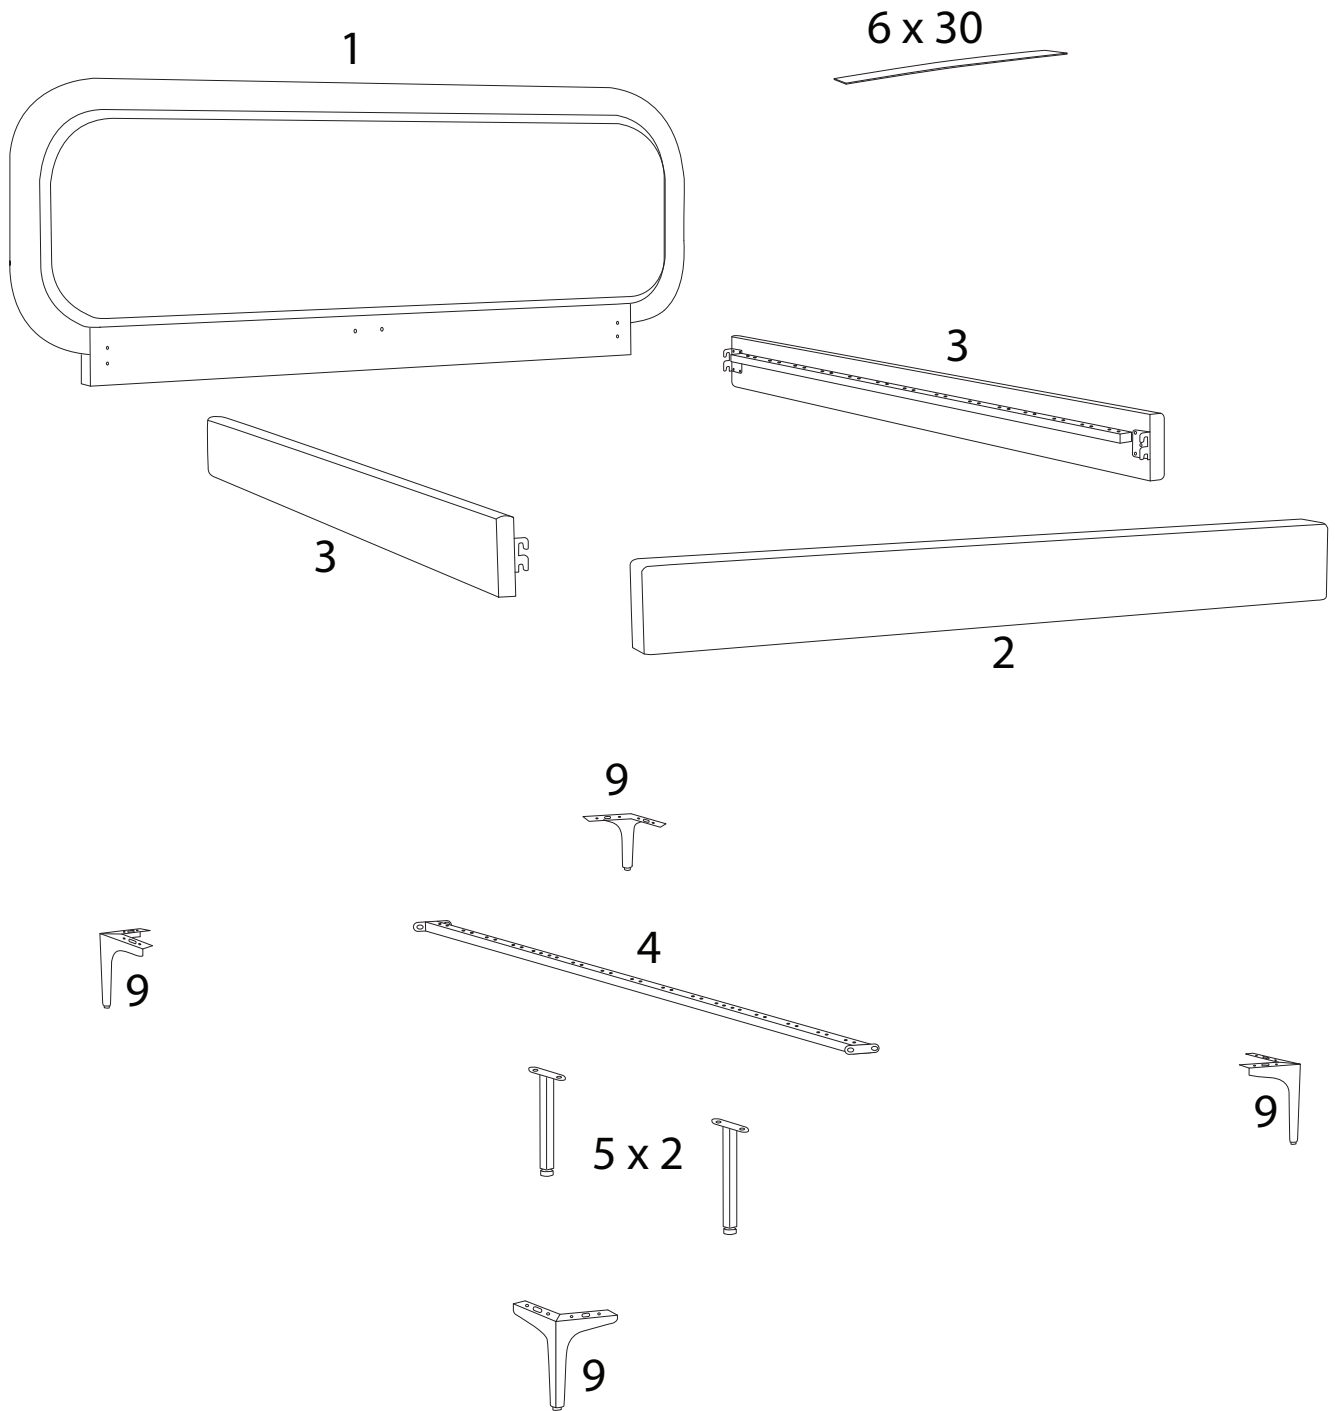

SUZETTE

Assembly instructions for the bed frame, including tool requirements, time, and personnel.

Tools: A circle containing an Allen key, a screwdriver, and a wrench. A power drill is shown with a diagonal line through it, indicating it is not required.

Warning: A triangle with an exclamation mark.

Time: A clock icon with the text "30'".

Personnel: A person icon with the text "2".

Warning: A triangle with an exclamation mark.

Warning: A circle containing a diagram of a mattress on a slatted base. A second diagram shows a mattress being placed on a slatted base with a diagonal line through it, indicating that the mattress should not be placed on the slatted base.

1	2	3
		
x 1	x 1	x 2

4

x 1

5

x 2

6

x 30

7

x 30

8

x 15

9

x 4

A

M8
x
30

x 20