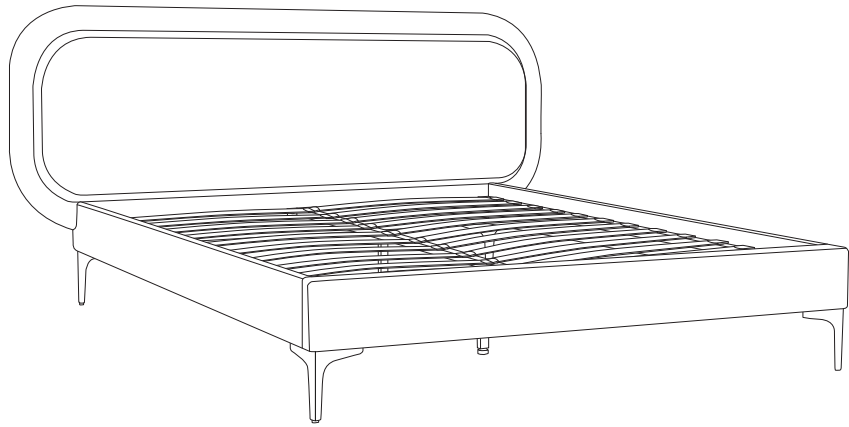

SUZETTE

Assembly instructions for the bed frame, including tool requirements, time, and personnel.

Tools: A circle containing an Allen key, a screwdriver, and a wrench. A power drill is shown with a diagonal line through it, indicating it is not required.

Warning: A triangle with an exclamation mark.

Time: A clock icon with the text "30'".

Personnel: A person icon with the text "2".

Warning: A triangle with an exclamation mark.

Warning: A circle containing a diagram of a mattress on a slatted base. A second diagram shows a mattress being placed on a slatted base with a diagonal line through it, indicating that the mattress should not be placed on the slatted base.

1	2	3
		
x 1	x 1	x 2

4

x 1

5

x 2

6

x 30

7