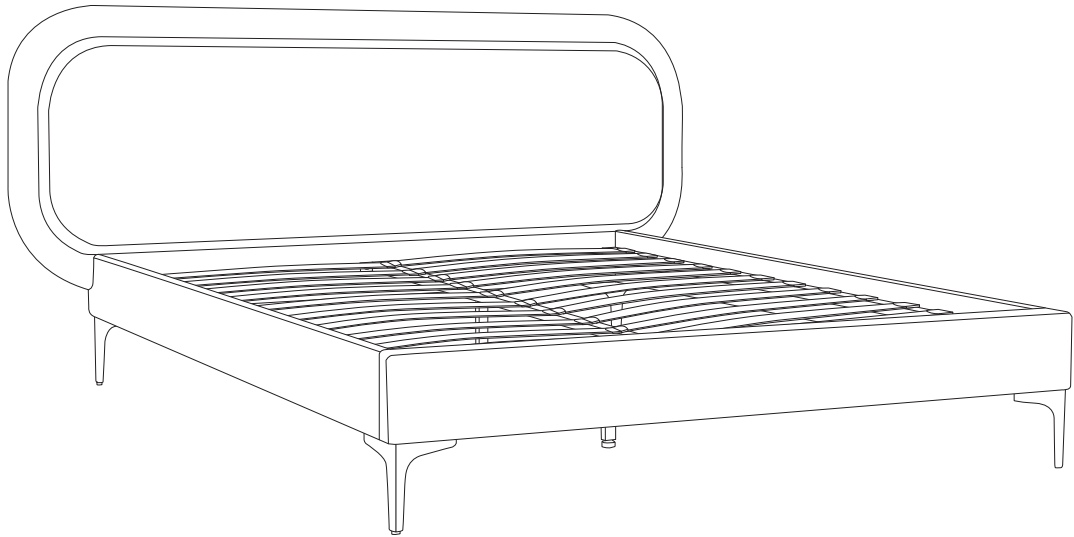

SUZETTE

Assembly instructions for the bed frame, including tool requirements, time, and personnel.

Tools: A circle containing an Allen key, a screwdriver, and a wrench. A power drill is shown with a diagonal line through it, indicating it is not required.

Warning: A triangle with an exclamation mark.

Time: A clock icon with the text "30'".

Personnel: A person icon with the text "2".

Warning: A triangle with an exclamation mark.

Warning: A circle containing a diagram of a mattress on a slatted base. A second diagram shows a mattress being placed on a slatted base with a diagonal line through it, indicating that the mattress should not be placed on the slatted base.

1	2	3
		
x 1	x 1	x 2

4

x 1

5

x 2

6

x 30

7