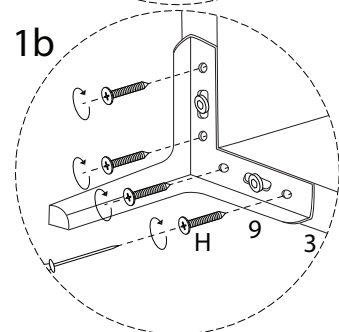

Warning: A triangle with an exclamation mark.

Time: A clock icon with the text "30'".

Personnel: A person icon with the text "2".

Warning: A triangle with an exclamation mark.

Warning: A circle containing a diagram of a mattress on a slatted base. A second diagram shows a mattress being placed on a slatted base with a diagonal line through it, indicating that the mattress should not be placed on the slatted base.

B

M8
x
35

x 4

C

x 8

D

x 8

E

x 4

F

x 1

G

x 1

H

M4
x
40

x 16

1

1  x1	2  x1	3  x2	A  x8	C  x8	D  x8	G  x1
---	---	---	---	--	---	---

2

9  x4	A  x8	G  x1	H  x16
---	---	--	--

3

4  x 1	5  x 2	B M8 x 35  x 4	E  x 4	F  x 1	G  x 1
--	--	---	---	--	--

4

A M8 x 30  x 4	G  x 1
---	--