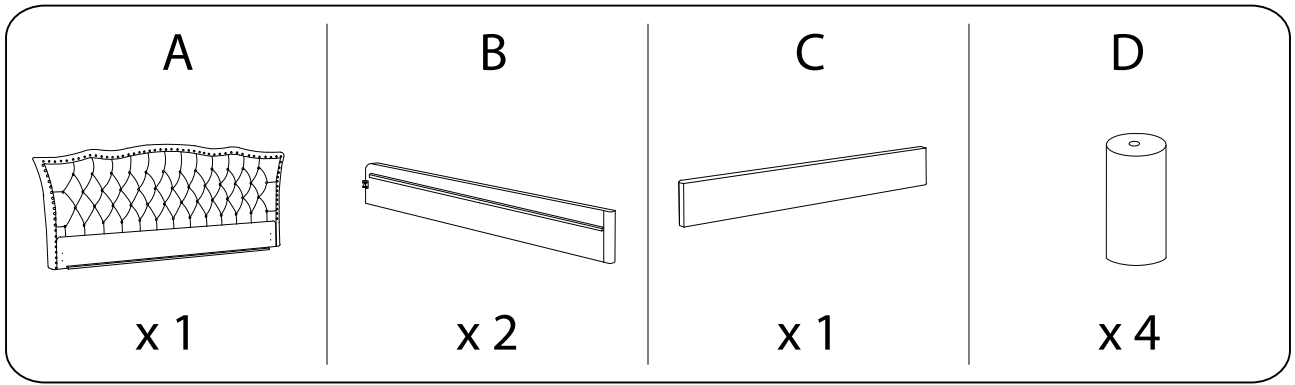

An L-shaped metal bracket is shown inside a circle. To its right is a power drill with a diagonal line through it, indicating it should not be used.	A warning triangle containing an exclamation mark.	A clock face showing approximately 1:50.
A mattress is shown inside a circle. To its right is a person icon with a diagonal line through it, indicating that two people should not be on the bed.	A warning triangle containing an exclamation mark.	60' 2