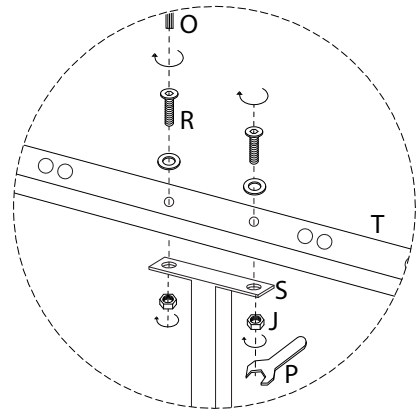

An L-shaped metal bracket is shown inside a circle. To its right is a power drill with a diagonal line through it, indicating it should not be used.	A warning triangle containing an exclamation mark.	A clock face showing approximately 1:50.
A mattress is shown inside a circle. To its right is a person icon with a diagonal line through it, indicating that two people should not be on the bed.	A warning triangle containing an exclamation mark.	60' 2

R

x 4

S

x 2

T

x 1

1 x 4

2

3

B  x 2	H  x 8	I  x 8	L  M8 x 30 x 8	O  x 1
--	--	--	--	--

4

I  x 4	J  x 4	O  x 1	P  x 1	R  M8 x 35 x 4	S  x 2	T  x 1
--	--	--	--	---	--	--

5

L

O

6 x 13