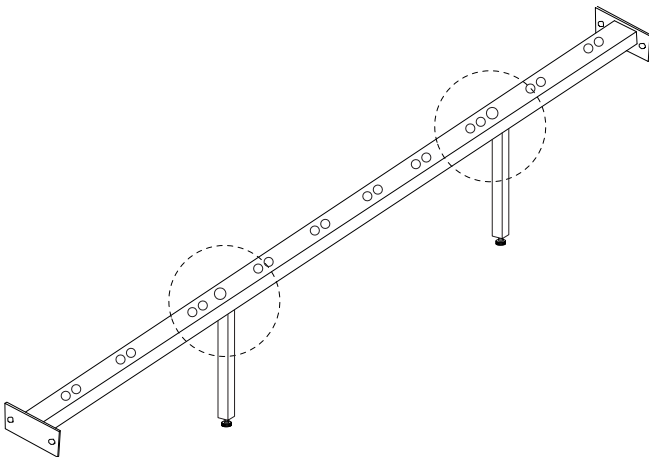

An L-shaped metal bracket is shown inside a circle. To its right is a power drill with a diagonal line through it, indicating it should not be used.	A warning triangle containing an exclamation mark.	A clock face showing approximately 1:50.
A mattress is shown inside a circle. To its right is a person icon with a diagonal line through it, indicating that two people should not be on the bed.	A warning triangle containing an exclamation mark.	60' 2

R

x 4

S

x 2

T

x 1

1 x 4

2

3

B  x 2	H  x 8	I  x 8	L  M8 x 30 x 8	O  x 1
--	--	--	--	--

4

I  x 4	J  x 4	O  x 1	P  x 1	R  M8 x 35 x 4	S  x 2	T  x 1
--	--	--	--	---	--	--

5

L

O

6 x 13