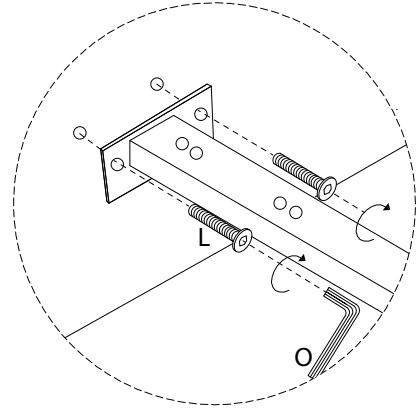

An L-shaped metal bracket is shown inside a circle. To its right is a power drill with a diagonal line through it, indicating it should not be used.	A warning triangle containing an exclamation mark.	A clock face showing approximately 1:50.
A mattress is shown inside a circle. To its right is a person icon with a diagonal line through it, indicating that two people should not be on the bed.	A warning triangle containing an exclamation mark.	60' 2

3

B  x 2	H  x 8	I  x 8	L  M8 x 30 x 8	O  x 1
--	--	--	--	--

4

I  x 4	J  x 4	O  x 1	P  x 1	R  M8 x 35 x 4	S  x 2	T  x 1
--	--	--	--	---	--	--

5

L

O

6 x 13