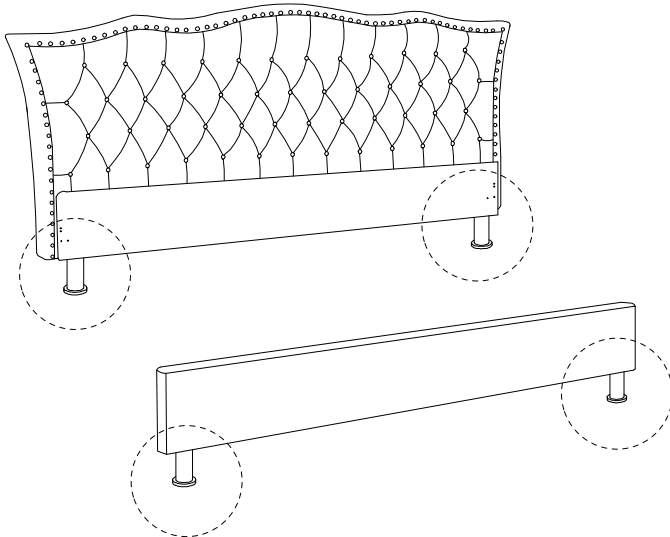

An L-shaped metal bracket is shown inside a circle. To its right is a power drill with a diagonal line through it, indicating it should not be used.	A warning triangle containing an exclamation mark.	A clock face showing approximately 1:50.
A mattress is shown inside a circle. To its right is a person icon with a diagonal line through it, indicating that two people should not be on the bed.	A warning triangle containing an exclamation mark.	60' 2

R

x 4

S

x 2

T

x 1

1 x 4

2

3

B  x 2	H  x 8	I  x 8	L  M8 x 30 x 8	O  x 1
--	--	--	--	--

4

I  x 4	J  x 4	O  x 1	P  x 1	R  M8 x 35 x 4	S  x 2	T  x 1
--	--	--	--	---	--	--

5

L

O

6 x 13