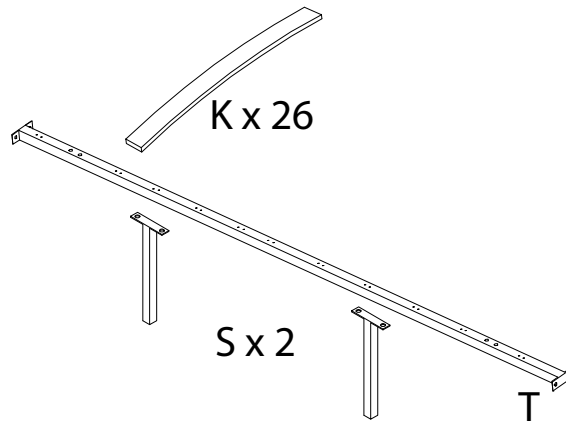

An L-shaped metal bracket is shown inside a circle. To its right is a power drill with a diagonal line through it, indicating it should not be used.	A warning triangle containing an exclamation mark.	A clock face showing approximately 1:50.
A mattress is shown inside a circle. To its right is a person icon with a diagonal line through it, indicating that two people should not be on the bed.	A warning triangle containing an exclamation mark.	60' 2