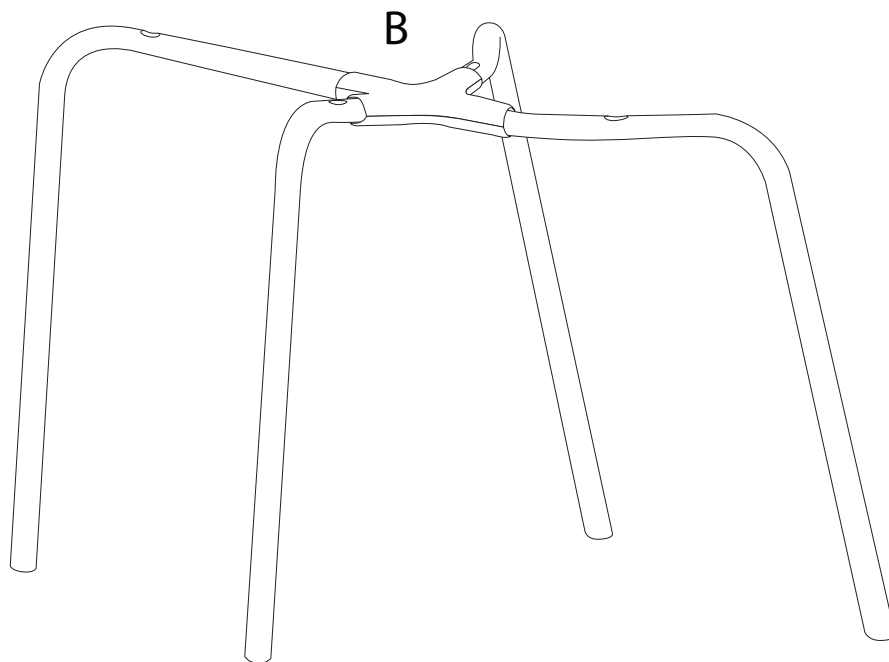

# SILERTON

An icon showing an L-shaped metal bracket inside a circle, next to a power drill with a diagonal line through it, indicating that a power drill should not be used for this step.	A warning triangle icon with an exclamation mark inside.	A clock icon representing a time requirement.
An icon showing a rectangular block on a surface with a hatched pattern, next to a similar block with a screw being inserted, crossed out with a diagonal line, indicating that a screw should not be used.	A warning triangle icon with an exclamation mark inside.	An icon of a person, representing the number of people required for the step.
		<b>15'</b>
		<b>1</b>

D x 4

A	B	C	D	E
		<p>M6 x 35</p>		
x 1	x 1	x 4	x 4	x 1

1

2