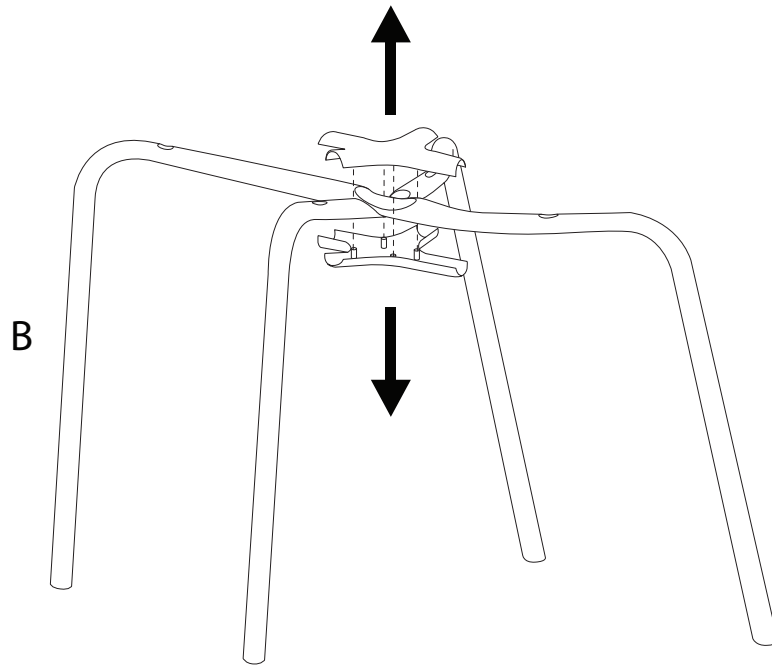

# SILERTON

An icon showing an L-shaped metal bracket inside a circle, next to a power drill with a diagonal line through it, indicating that a power drill should not be used for this step.	A warning triangle icon with an exclamation mark inside.	A clock icon representing a time requirement.
An icon showing a rectangular block on a surface with a hatched pattern, next to a similar block with a screw being inserted, crossed out with a diagonal line, indicating that a screw should not be used.	A warning triangle icon with an exclamation mark inside.	An icon of a person, representing the number of people required for the step.
		<b>15'</b>
		<b>1</b>

D x 4

A	B	C	D	E
		<p>M6 x 35</p>		
x 1	x 1	x 4	x 4	x 1

1

2