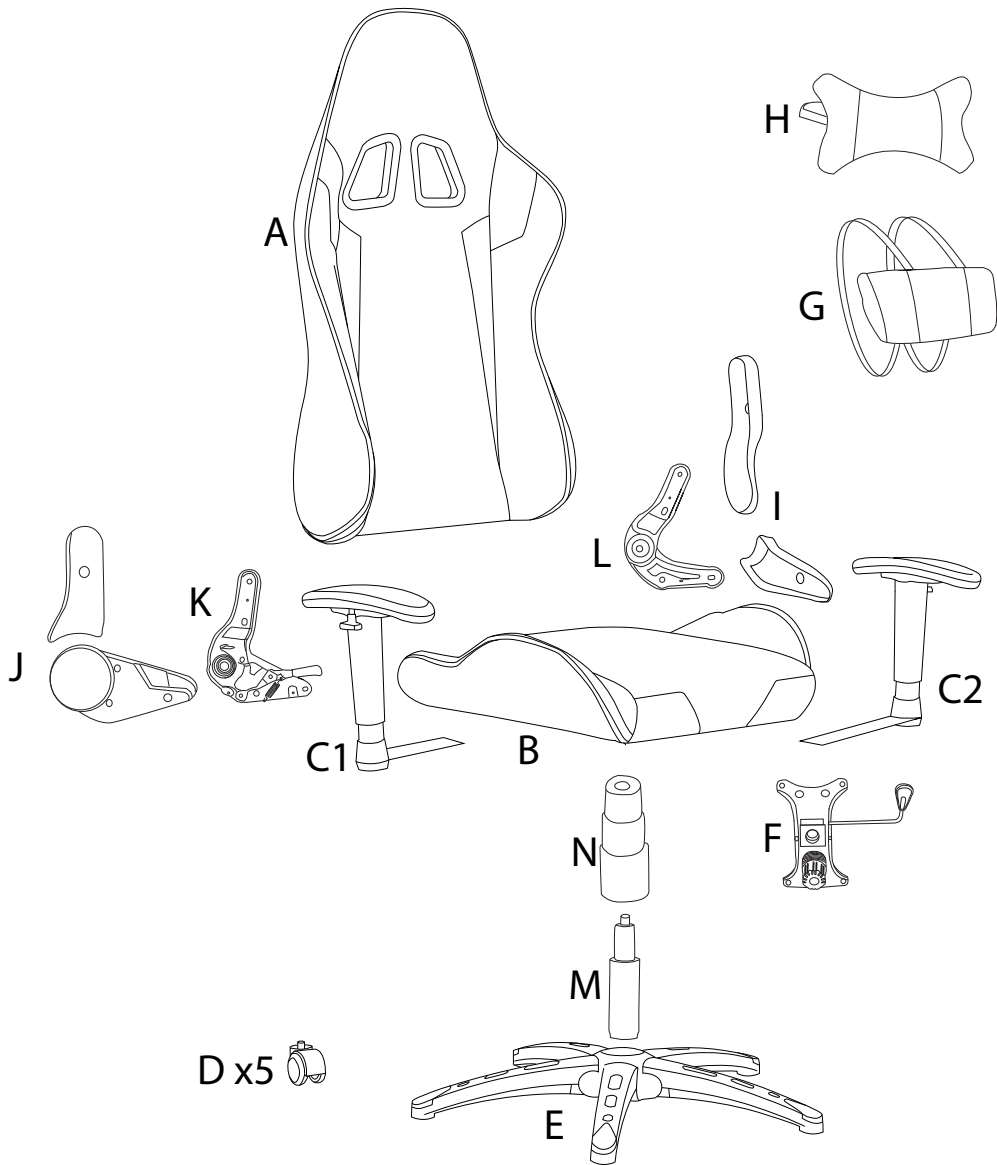

Warning icons and assembly instructions:

- Top Warning:** A triangle with an exclamation mark. To its left, a box contains an Allen key and a crossed-out power drill. To its right, a clock icon is labeled "30'".
- Bottom Warning:** A triangle with an exclamation mark. To its left, a box contains a rectangular block on a textured surface and a crossed-out block with a diagonal line. To its right, a person icon is labeled "1".

A  x 1	B  x 1	C1  x 1	C2  x 1	D  x 5
---	---	--	---	---

E  x 1	F  x 1	G  x 1	H  x 1	I  x 1
---	---	---	--	---

J

x 1

K

x 1

L

x 1