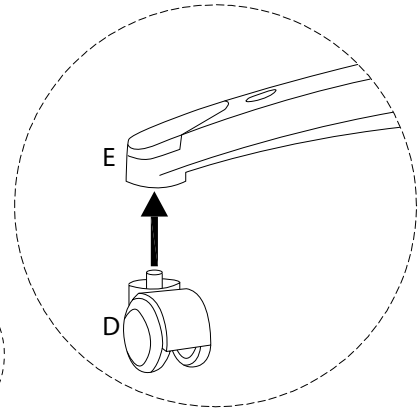

Warning icons and assembly instructions:

- Top Warning:** A triangle with an exclamation mark. To its left, a box contains an Allen key and a crossed-out power drill. To its right, a clock icon is labeled "30'".
- Bottom Warning:** A triangle with an exclamation mark. To its left, a box contains a rectangular block on a textured surface and a crossed-out block with a diagonal line. To its right, a person icon is labeled "1".

E

x 1

D

x 5

2

M

x 1

N