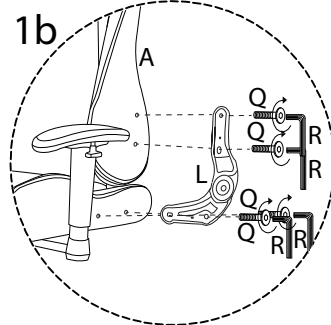

Warning icons and assembly instructions:

- Top Warning:** A triangle with an exclamation mark. To its left, a box contains an Allen key and a crossed-out power drill. To its right, a clock icon is labeled "30'".
- Bottom Warning:** A triangle with an exclamation mark. To its left, a box contains a rectangular block on a textured surface and a crossed-out block with a diagonal line. To its right, a person icon is labeled "1".

x 1

3

4

5

6

7

8

G