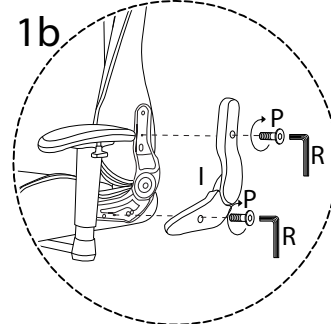

Warning icons and assembly instructions:

- Top Warning:** A triangle with an exclamation mark. To its left, a box contains an Allen key and a crossed-out power drill. To its right, a clock icon is labeled "30'".
- Bottom Warning:** A triangle with an exclamation mark. To its left, a box contains a rectangular block on a textured surface and a crossed-out block with a diagonal line. To its right, a person icon is labeled "1".

x 1

3

4

5

6

7

8

G