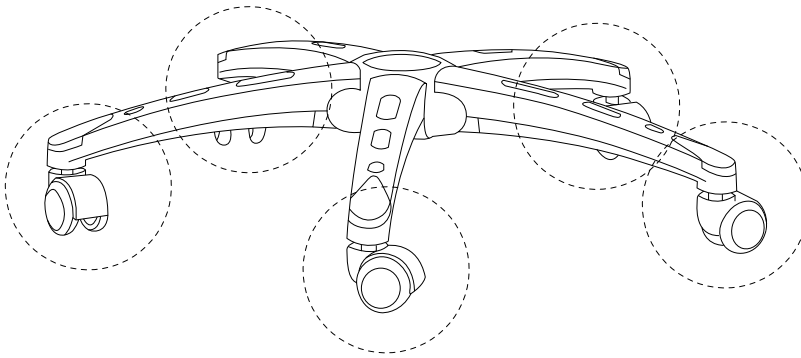

Warning icons and assembly instructions:

- Top Warning:** A triangle with an exclamation mark. To its left, a box contains an Allen key and a crossed-out power drill. To its right, a clock icon is labeled "30'".
- Bottom Warning:** A triangle with an exclamation mark. To its left, a box contains a rectangular block on a textured surface and a crossed-out block with a diagonal line. To its right, a person icon is labeled "1".

E

x 1

D

x 5

2

M

x 1

N