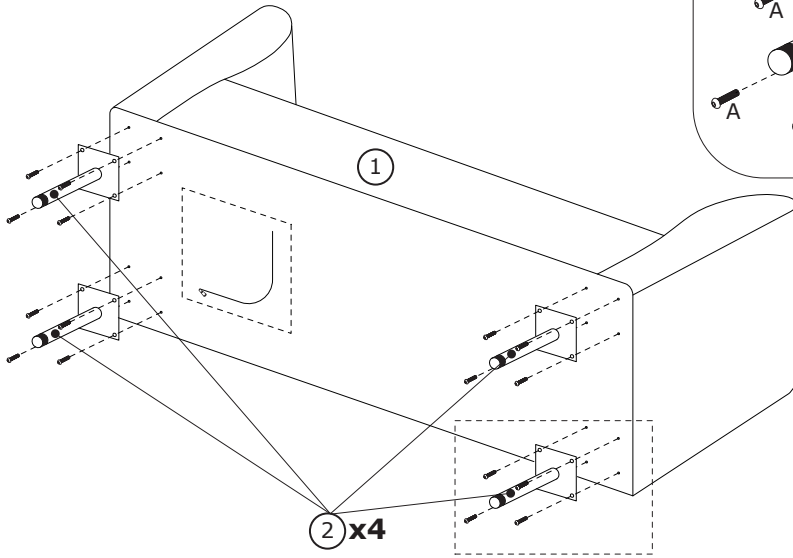

KERSTIN- 3 Seater

1850×760×540mm

Ø20×200mm

A × 16

M6×25 mm

B × 1

5 mm

1

2

A x 16  M6x25 mm	B x 1  5 mm	
---	--	--

3