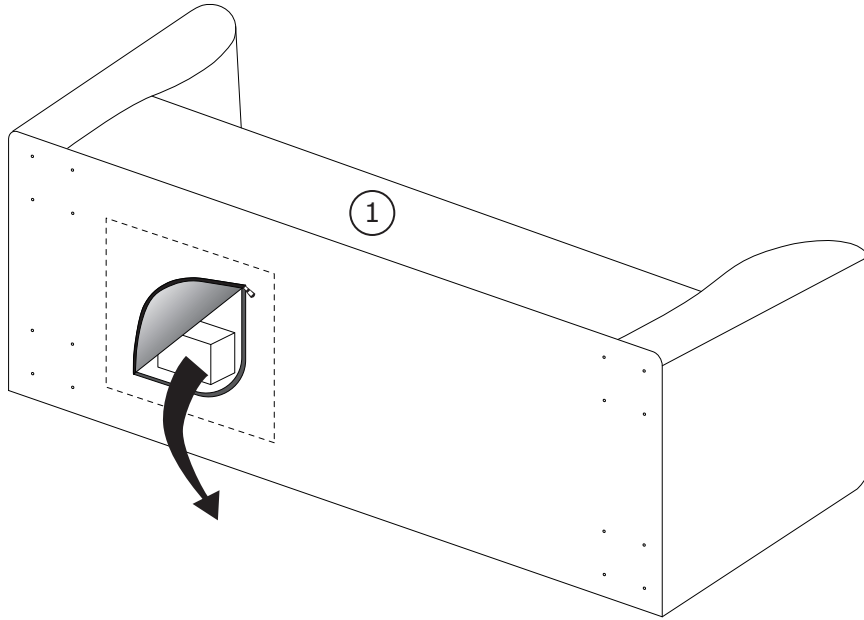

KERSTIN- 3 Seater

1850×760×540mm

Ø20×200mm

A × 16

M6×25 mm

B × 1

5 mm

1

2

A x 16  M6x25 mm	B x 1  5 mm	
---	--	--

3