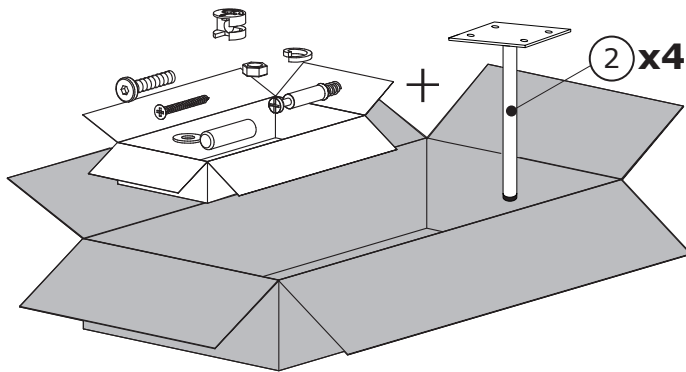

KERSTIN- 3 Seater

1850×760×540mm

Ø20×200mm

A × 16

M6×25 mm

B × 1

5 mm

1

2

A x 16  M6x25 mm	B x 1  5 mm	
---	--	--

3