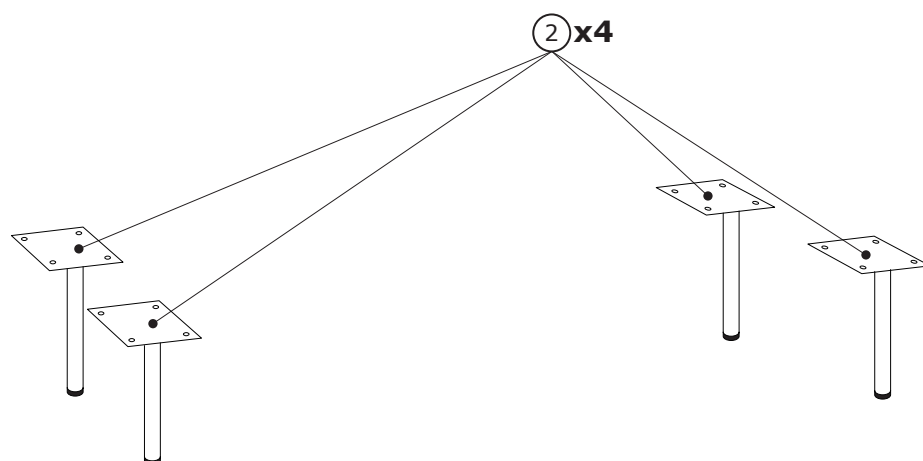

KERSTIN- 3 Seater

1850×760×540mm

Ø20×200mm

A × 16

M6×25 mm

B × 1

5 mm

1

2

A x 16  M6x25 mm	B x 1  5 mm	
---	--	--

3