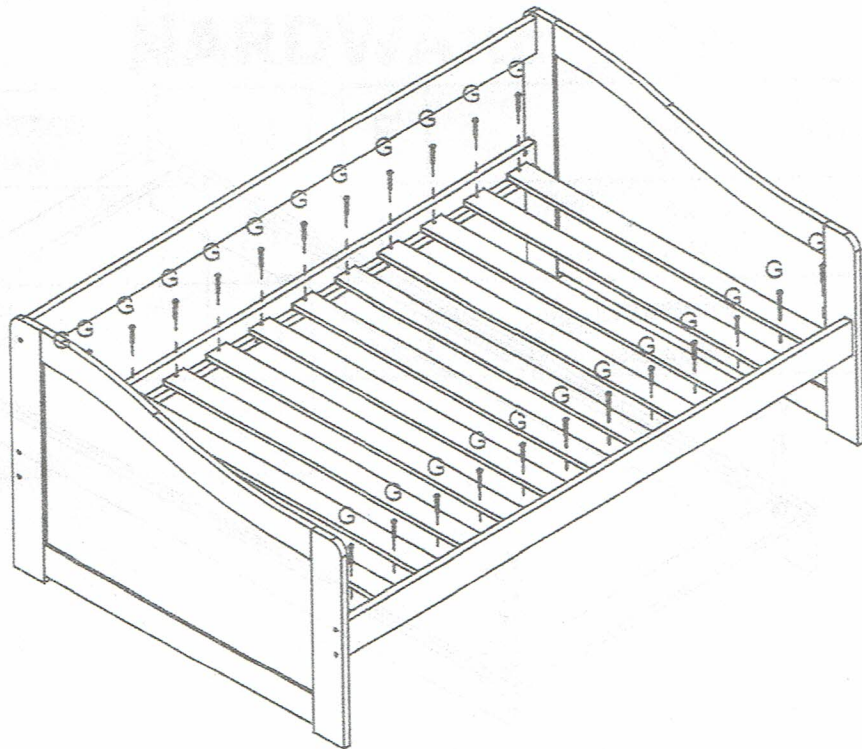

1420/1421

Trundle Bed

HARDWARE

A	 15mm	 M6x70mm	14
B			14
C	 Ø8x30mm		16
D			01

E			04
F	 7mm	 Ø4x16mm	08
G	 8mm	 Ø4x30mm	52

Trunkle Box

01

L	 Ø8x30mm	16
---	--	----

02

A	 	10
B		10

03

G	 	26
---	---	----

04

50

A	 15mm	 M6x70mm	04
B			04

05

50

E			04
F	 7mm	 Ø4x16mm	08

06

G

26

07