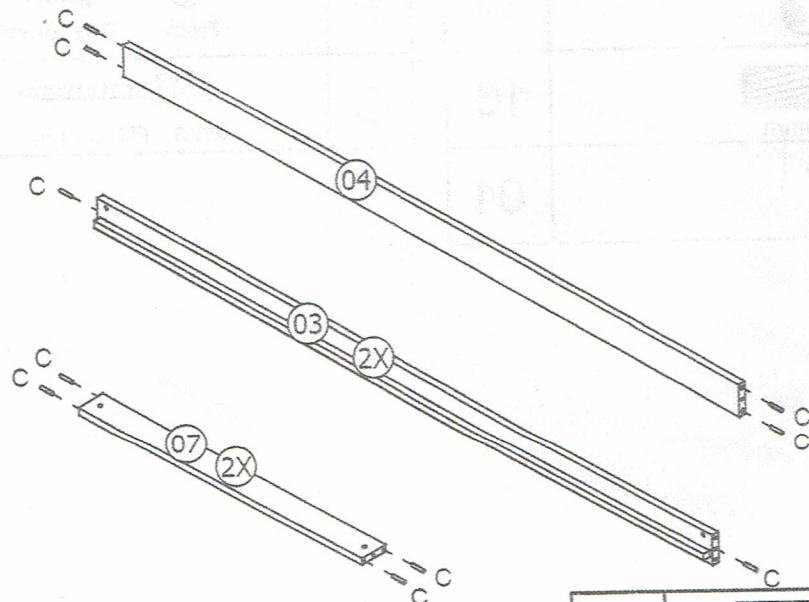

1420/1421

Trundle Bed

HARDWARE

A	 15mm	 M6x70mm	14
B			14
C	 Ø8x30mm		16
D			01

E			04
F	 7mm	 Ø4x16mm	08
G	 8mm	 Ø4x30mm	52

Trunkle Box

01

L	 Ø8x30mm	16
---	--	----

02

A	 	10
B		10

03

G	 	26
---	---	----

04

50

A	 15mm	 M6x70mm	04
B			04

05

50

E			04
F	 7mm	 Ø4x16mm	08

06

G

26

07