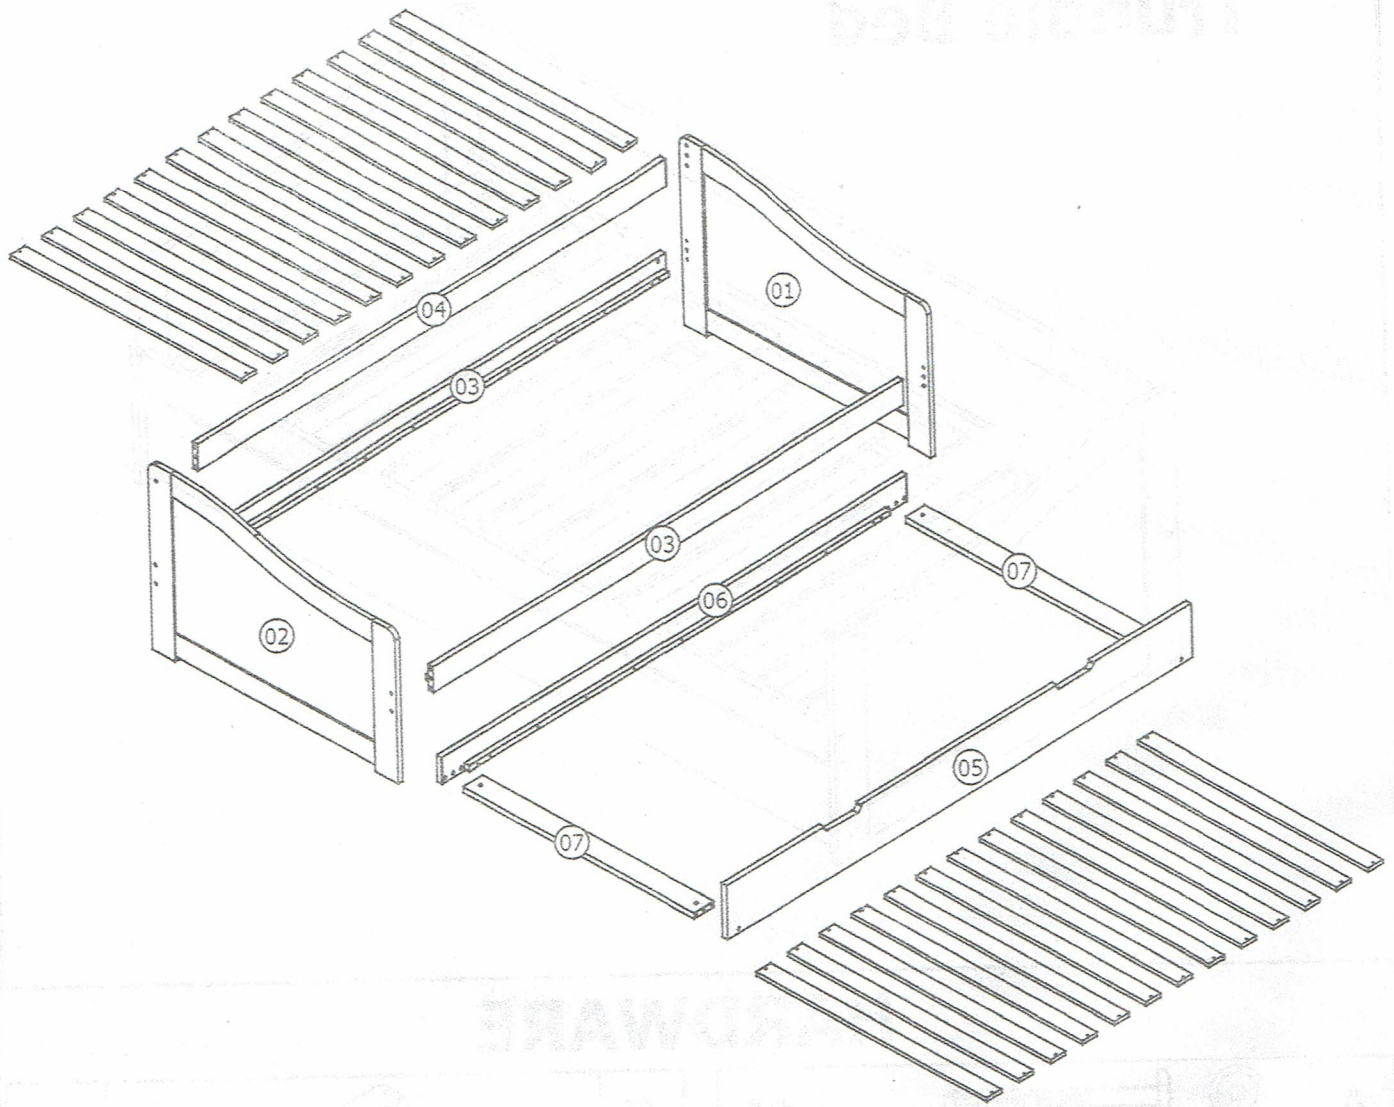

1420/1421

Trundle Bed

HARDWARE

A	 15mm	 M6x70mm	14
B			14
C	 Ø8x30mm		16
D			01

E			04
F	 7mm	 Ø4x16mm	08
G	 8mm	 Ø4x30mm	52

Trunkle Box

01

L	 Ø8x30mm	16
---	--	----

02

A	 	10
B		10

03

G	 	26
---	---	----

04

50

A	 15mm	 M6x70mm	04
B			04

05