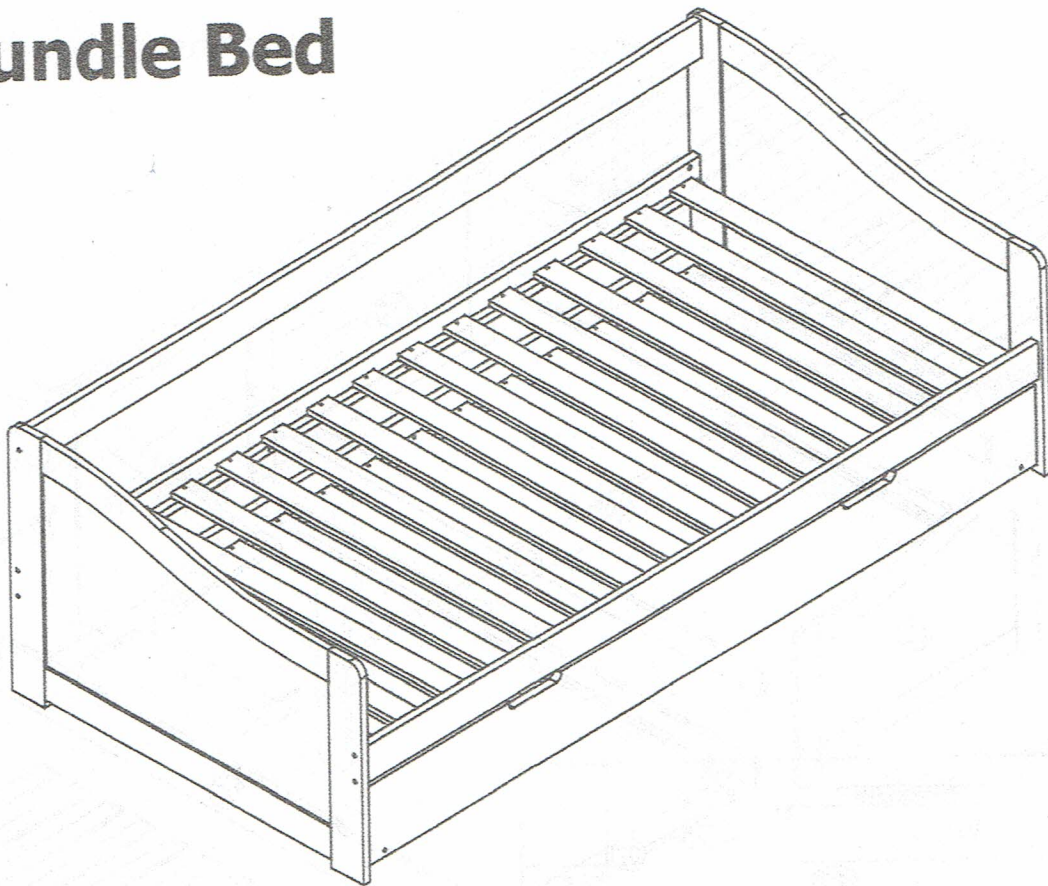

1420/1421

Trundle Bed

HARDWARE

A	 15mm	 M6x70mm	14
B			14
C	 Ø8x30mm		16
D			01

E			04
F	 7mm	 Ø4x16mm	08
G	 8mm	 Ø4x30mm	52

Trunkle Box

01

L	 Ø8x30mm	16
---	--	----