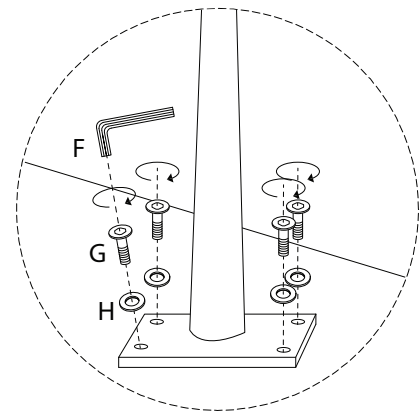

LANNILS

An icon showing an L-shaped metal bracket inside a circle, and a power drill with a diagonal line through it, indicating that a power drill should not be used.	A warning triangle icon with an exclamation mark inside.	A clock icon representing time.
An icon showing a rectangular block on a base with a hatched pattern, and a similar block with a diagonal line through it, indicating that the block should not be placed on the floor.	A warning triangle icon with an exclamation mark inside.	An icon of a person, representing the number of people required for the step.

x 8

H

x 8

A

3

4