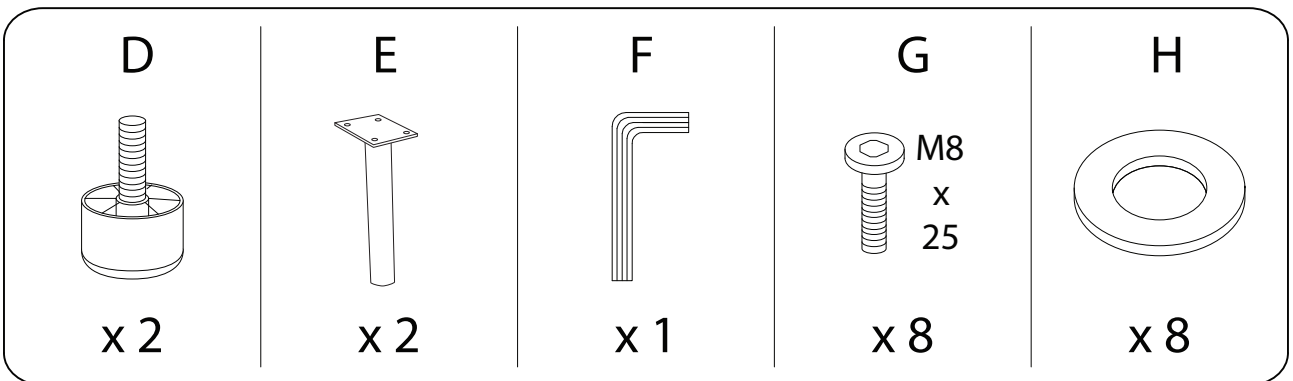

LANNILS

An icon showing an L-shaped metal bracket inside a circle, and a power drill with a diagonal line through it, indicating that a power drill should not be used.	A warning triangle icon with an exclamation mark inside.	A clock icon representing time.
An icon showing a rectangular block on a base with a hatched pattern, and a similar block with a diagonal line through it, indicating that the block should not be placed on the floor.	A warning triangle icon with an exclamation mark inside.	An icon of a person, representing the number of people required for the step.

20'

1

1/4

1

B

x 1

D

x 2