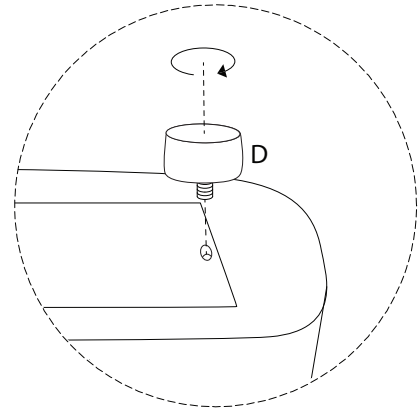

LANNILS

An icon showing an L-shaped metal bracket inside a circle, and a power drill with a diagonal line through it, indicating that a power drill should not be used.	A warning triangle icon with an exclamation mark inside.	A clock icon representing time.
An icon showing a rectangular block on a base with a hatched pattern, and a similar block with a diagonal line through it, indicating that the block should not be placed on the floor.	A warning triangle icon with an exclamation mark inside.	An icon of a person, representing the number of people required for the step.

20'

1

1/4

1

B

x 1

D

x 2