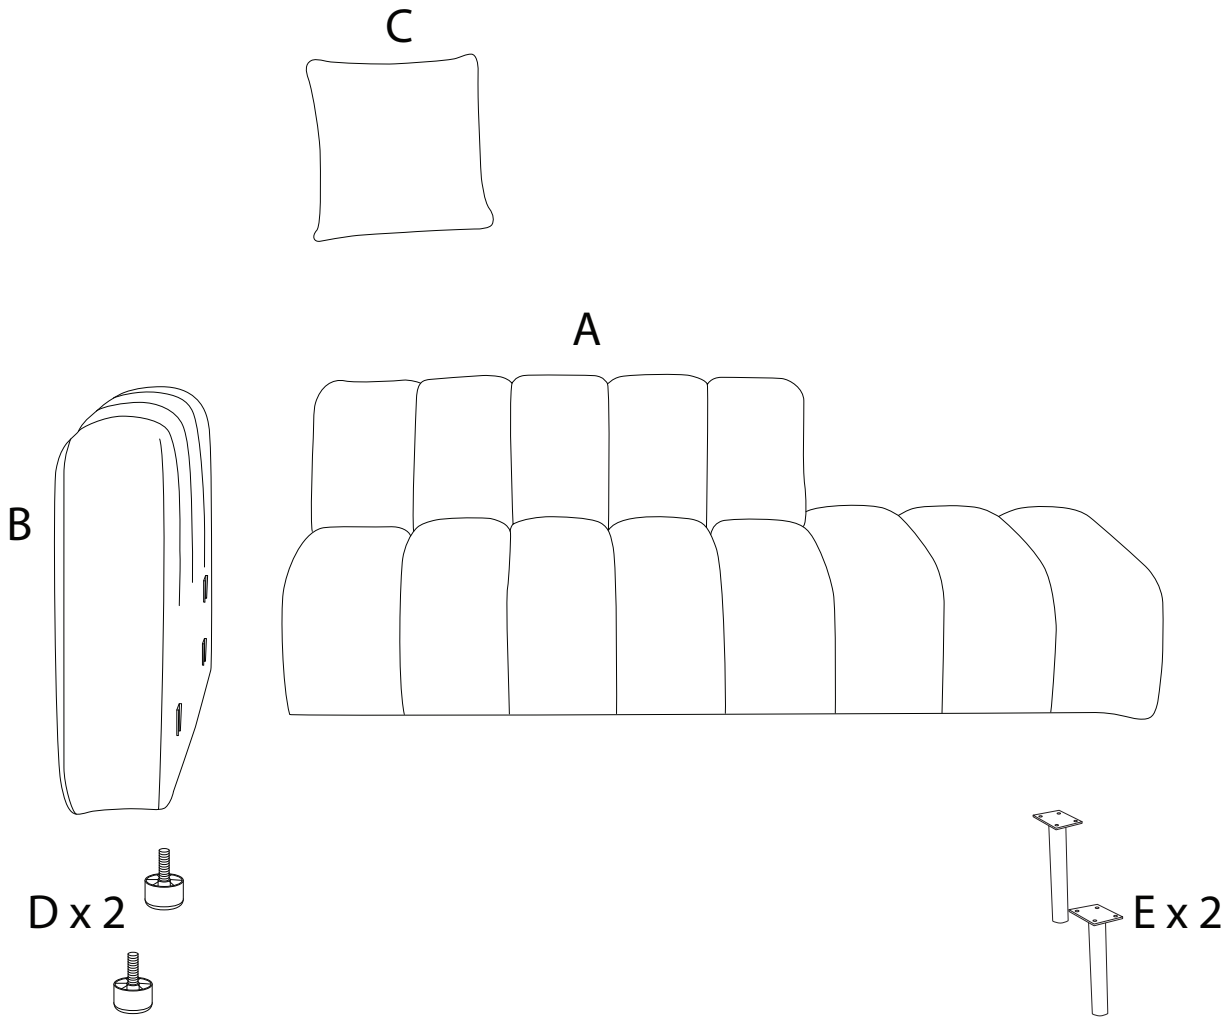

LANNILS

An icon showing an L-shaped metal bracket inside a circle, and a power drill with a diagonal line through it, indicating that a power drill should not be used.	A warning triangle icon with an exclamation mark inside.	A clock icon representing time.
An icon showing a rectangular block on a base with a hatched pattern, and a similar block with a diagonal line through it, indicating that the block should not be placed on the floor.	A warning triangle icon with an exclamation mark inside.	An icon of a person, representing the number of people required for the step.

20'

1

1/4

1

B

x 1

D

x 2

x 8

H

x 8

A

3

4