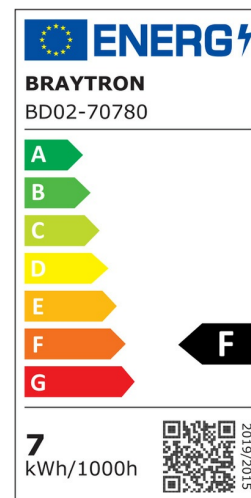

PRODUCT DATASHEET

MODEL NO BD02-70780

DESCRIPTION BRY-SPOTLED G3-7W-SQR-WHT-DIM-3IN1-LED SPOTLIGHT

General Characteristics

Model No	:	BD02-70780
Main Family	:	Indoor Lighting
Sub Family	:	LED Spotlight
Type	:	Spotlight
Body Color	:	White
Lamp Shape	:	Directional
Dimmable	:	Dimmable
Light Source	:	LED
Warranty	:	2 years
Class	:	Class II
IP	:	IP20

Electrical Characteristics

Lifetime (at 2.7 h/day)	:	20000 h
Voltage	:	220-240V
Power Factor	:	>0,7
Material	:	PC
Working Temperature	:	-20 C+40 C
Frequency	:	50-60 Hz

Package Informations

N.W.	:	8,00 kgs
G.W.	:	10,45 kgs
PCS/CTN	:	100 pcs
Length	:	460 mm
Width	:	435 mm
Height	:	288 mm
EAN	:	5949097727849

Product Characteristics

Wattage	:	7 w
Color Temperature	:	3IN1
Quse Lumen	:	630 lm
Color Rendering Index (CRI)	:	>80
Energy Efficiency Level	:	F
Beam Angle	:	38° Degrees
Color Category	:	3IN1

Dimensions & Weight