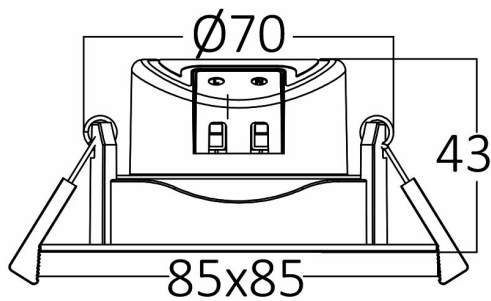

PRODUCT DATASHEET

MODEL NO BD02-70780

DESCRIPTION BRY-SPOTLED G3-7W-SQR-WHT-DIM-3IN1-LED SPOTLIGHT

General Characteristics

Model No	:	BD02-70780
Main Family	:	Indoor Lighting
Sub Family	:	LED Spotlight
Type	:	Spotlight
Body Color	:	White
Lamp Shape	:	Directional
Dimmable	:	Dimmable
Light Source	:	LED
Warranty	:	2 years
Class	:	Class II
IP	:	IP20

Electrical Characteristics

Lifetime (at 2.7 h/day)	:	20000 h
Voltage	:	220-240V
Power Factor	:	>0,7
Material	:	PC
Working Temperature	:	-20 C+40 C
Frequency	:	50-60 Hz

Package Informations

N.W.	:	8,00 kgs
G.W.	:	10,45 kgs
PCS/CTN	:	100 pcs
Length	:	460 mm
Width	:	435 mm
Height	:	288 mm
EAN	:	5949097727849

Product Characteristics

Wattage	:	7 w
Color Temperature	:	3IN1
Quse Lumen	:	630 lm
Color Rendering Index (CRI)	:	>80
Energy Efficiency Level	:	F
Beam Angle	:	38° Degrees
Color Category	:	3IN1

Dimensions & Weight

P. Length	:	85 mm
P. Width	:	85 mm
P. Height	:	43 mm
Cutout	:	70 mm
Weight	:	80 gr