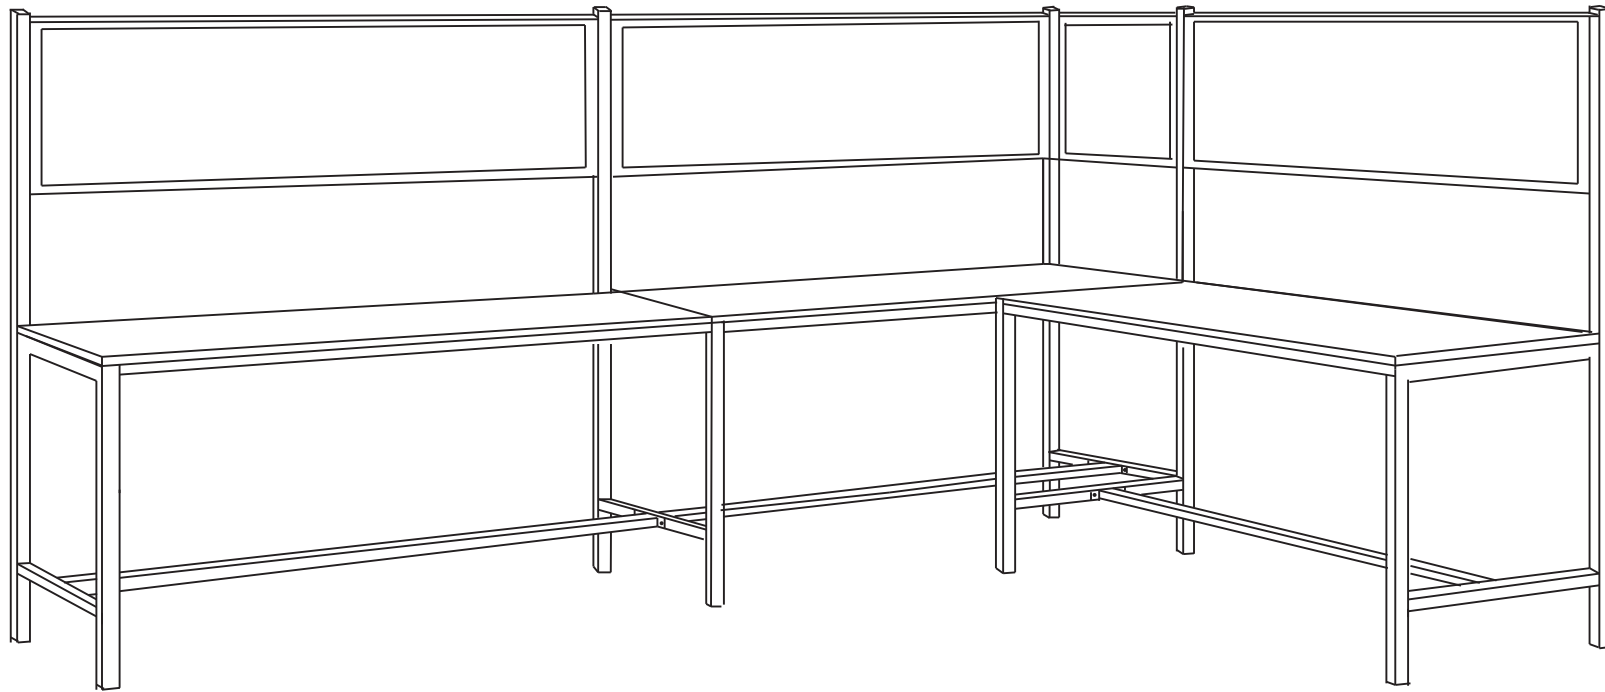

Montageanleitung

Möbel 3145 Fyrk Eckbank Sitzgruppe 195cm

 925x166mm ① x2PCS	 895x166mm ② x1PC	 355x166mm ③ x1PC	 1000x390mm ④ x2PCS	 950x390mm ⑤ x1PC	 895x420mm ⑥ x1PC
 895x420mm ⑦ x1PC	 895x420mm ⑧ x1PC	 895x420mm ⑨ x1PC	 895x420mm ⑩ x1PC	 930x20mm ⑪ x1PC	 960x20mm ⑫ x2PCS
 930x20mm ⑬ x1PC	 931x198mm ⑭ x1PC	 391x198mm ⑮ x1PC	 930x20mm ⑯ x1PC	 960x20mm ⑰ x2PCS	 960x198mm ⑱ x2PCS
 960x20mm ⑲ x2PCS	 M6x10mm A x24PCS	 M7x40mm B x22PCS	 M6x20mm C x16PCS	 M6x40mm D x2PCS	 M6x30mm E x13PCS
 F x1PC					

1

2

3

4

5