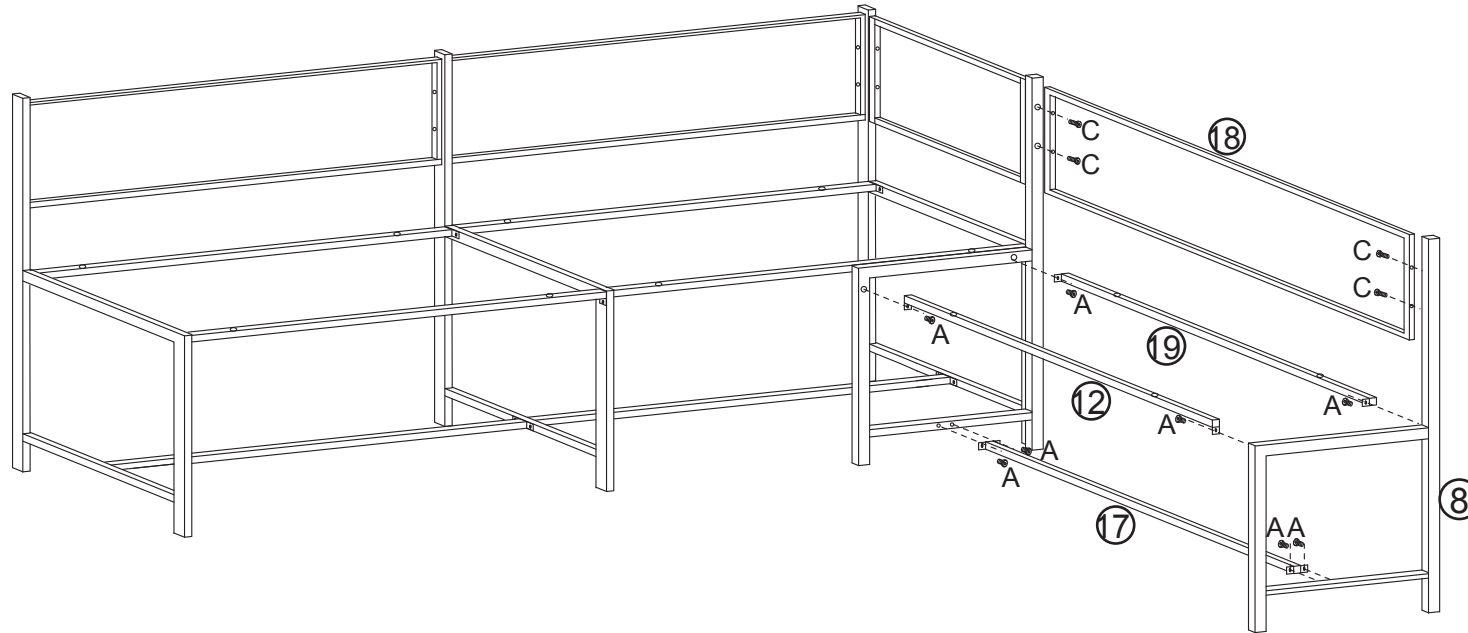

Montageanleitung

Möbel 3145 Fyrk Eckbank Sitzgruppe 195cm

 925x166mm ① x2PCS	 895x166mm ② x1PC	 355x166mm ③ x1PC	 1000x390mm ④ x2PCS	 950x390mm ⑤ x1PC	 895x420mm ⑥ x1PC
 895x420mm ⑦ x1PC	 895x420mm ⑧ x1PC	 895x420mm ⑨ x1PC	 895x420mm ⑩ x1PC	 930x20mm ⑪ x1PC	 960x20mm ⑫ x2PCS
 930x20mm ⑬ x1PC	 931x198mm ⑭ x1PC	 391x198mm ⑮ x1PC	 930x20mm ⑯ x1PC	 960x20mm ⑰ x2PCS	 960x198mm ⑱ x2PCS
 960x20mm ⑲ x2PCS	 M6x10mm A x24PCS	 M7x40mm B x22PCS	 M6x20mm C x16PCS	 M6x40mm D x2PCS	 M6x30mm E x13PCS
 F x1PC					

1

2

3

4

5