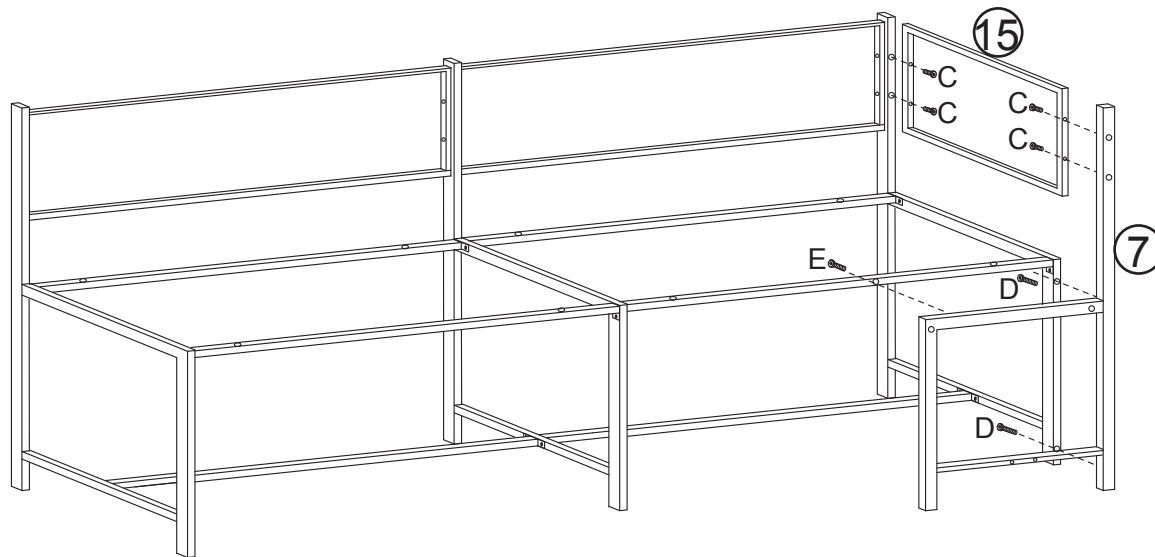

Montageanleitung

Möbel 3145 Fyrk Eckbank Sitzgruppe 195cm

 925x166mm ① x2PCS	 895x166mm ② x1PC	 355x166mm ③ x1PC	 1000x390mm ④ x2PCS	 950x390mm ⑤ x1PC	 895x420mm ⑥ x1PC
 895x420mm ⑦ x1PC	 895x420mm ⑧ x1PC	 895x420mm ⑨ x1PC	 895x420mm ⑩ x1PC	 930x20mm ⑪ x1PC	 960x20mm ⑫ x2PCS
 930x20mm ⑬ x1PC	 931x198mm ⑭ x1PC	 391x198mm ⑮ x1PC	 930x20mm ⑯ x1PC	 960x20mm ⑰ x2PCS	 960x198mm ⑱ x2PCS
 960x20mm ⑲ x2PCS	 M6x10mm A x24PCS	 M7x40mm B x22PCS	 M6x20mm C x16PCS	 M6x40mm D x2PCS	 M6x30mm E x13PCS
 F x1PC					

1

2

3

4

5