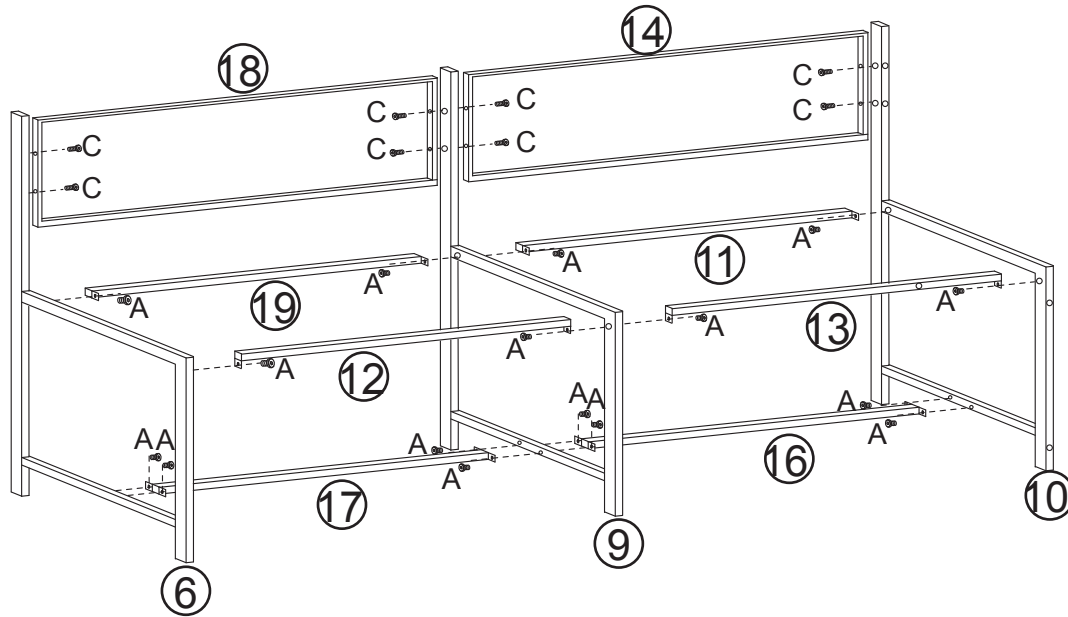

Montageanleitung

Möbel 3145 Fyrk Eckbank Sitzgruppe 195cm

 925x166mm ① x2PCS	 895x166mm ② x1PC	 355x166mm ③ x1PC	 1000x390mm ④ x2PCS	 950x390mm ⑤ x1PC	 895x420mm ⑥ x1PC
 895x420mm ⑦ x1PC	 895x420mm ⑧ x1PC	 895x420mm ⑨ x1PC	 895x420mm ⑩ x1PC	 930x20mm ⑪ x1PC	 960x20mm ⑫ x2PCS
 930x20mm ⑬ x1PC	 931x198mm ⑭ x1PC	 391x198mm ⑮ x1PC	 930x20mm ⑯ x1PC	 960x20mm ⑰ x2PCS	 960x198mm ⑱ x2PCS
 960x20mm ⑲ x2PCS	 M6x10mm A x24PCS	 M7x40mm B x22PCS	 M6x20mm C x16PCS	 M6x40mm D x2PCS	 M6x30mm E x13PCS
 F x1PC					

1

2

3

4

5