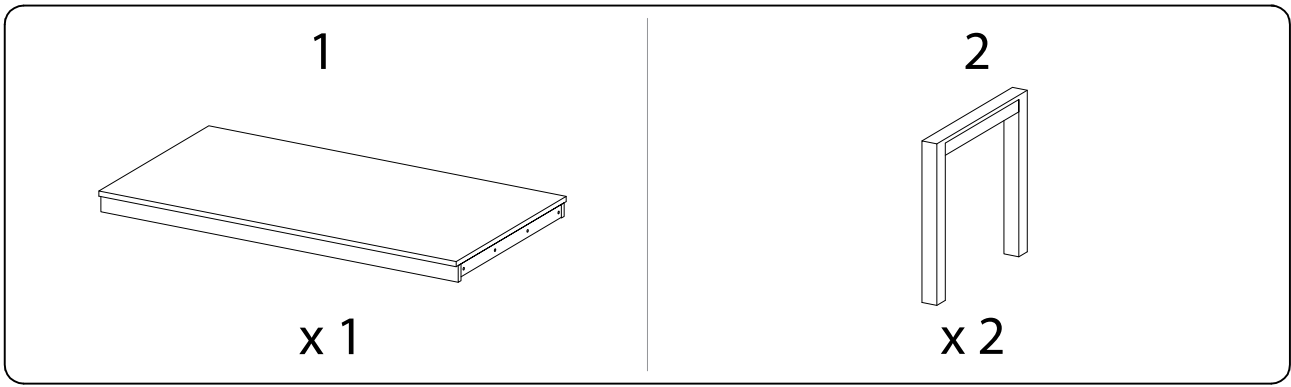

Diagram illustrating assembly instructions and safety warnings:

- Warning 1:** A warning triangle with an exclamation mark is shown next to a box containing an L-shaped bracket and a crossed-out power drill, indicating that a power drill should not be used for this step.
- Warning 2:** A second warning triangle with an exclamation mark is shown next to a box containing a rectangular block on a textured surface and a crossed-out block with a screw, indicating that a screw should not be used on this surface.
- Time:** A clock icon is shown next to the text "20'", indicating an estimated assembly time of 20 minutes.
- Personnel:** A stick figure icon is shown next to the number "2", indicating that two people are required for assembly.