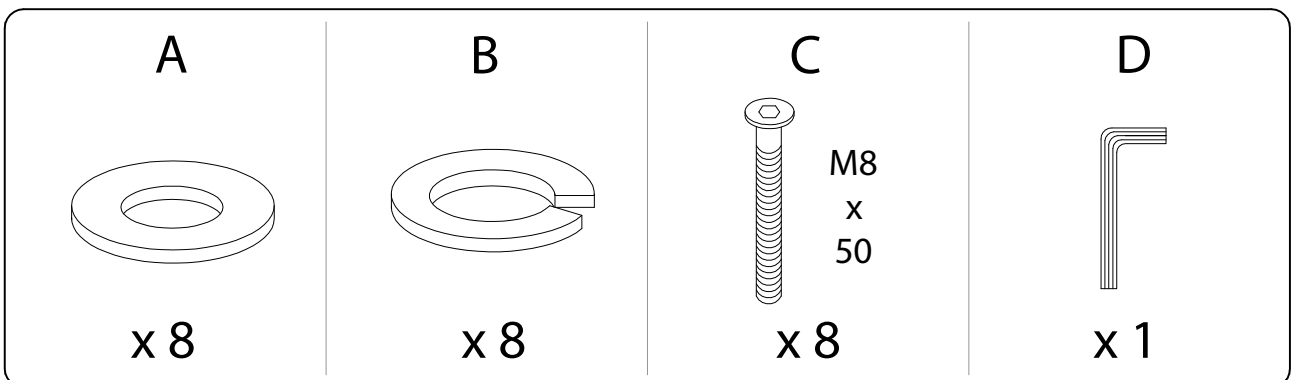

Diagram illustrating assembly instructions and safety warnings:

- Warning 1:** A warning triangle with an exclamation mark is shown next to a box containing an L-shaped bracket and a crossed-out power drill, indicating that a power drill should not be used for this step.
- Warning 2:** A second warning triangle with an exclamation mark is shown next to a box containing a rectangular block on a textured surface and a crossed-out block with a screw, indicating that a screw should not be used on this surface.
- Time:** A clock icon is shown next to the text "20'", indicating an estimated assembly time of 20 minutes.
- Personnel:** A stick figure icon is shown next to the number "2", indicating that two people are required for assembly.