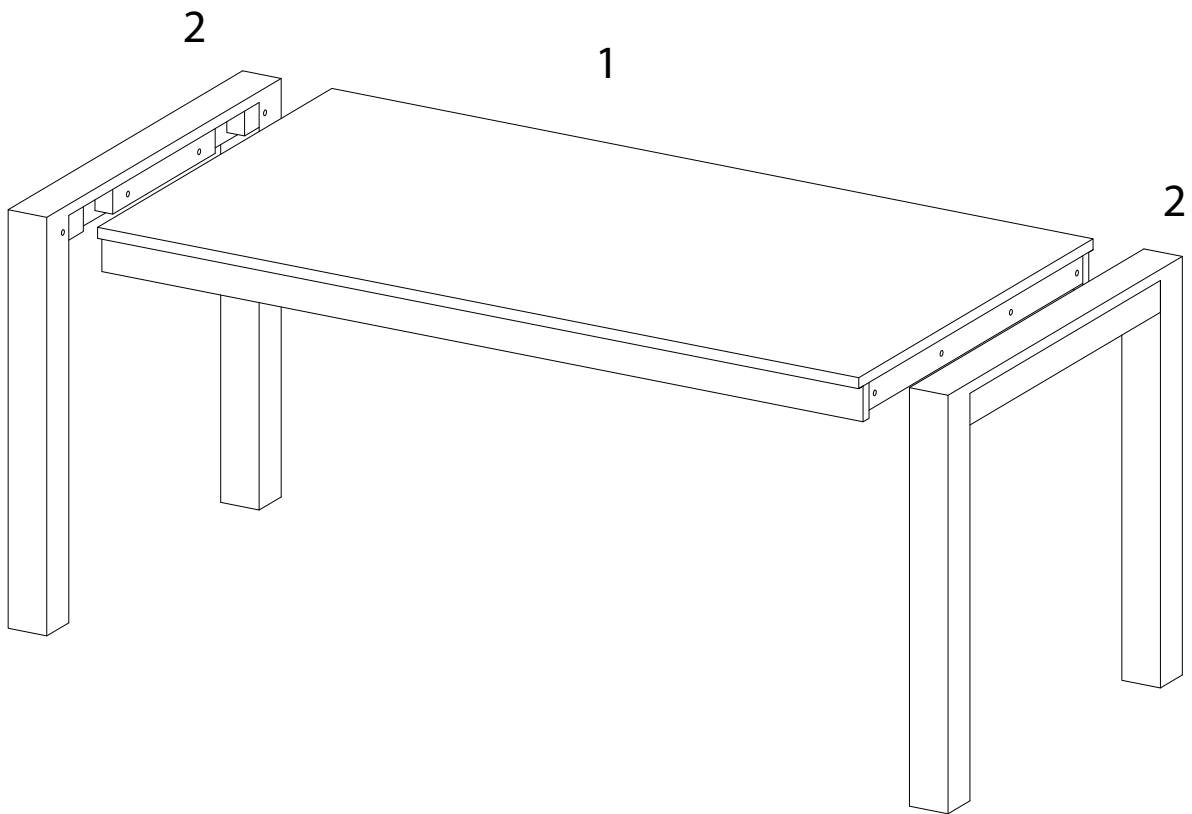

Diagram illustrating assembly instructions and safety warnings:

- Warning 1:** A warning triangle with an exclamation mark is shown next to a box containing an L-shaped bracket and a crossed-out power drill, indicating that a power drill should not be used for this step.
- Warning 2:** A second warning triangle with an exclamation mark is shown next to a box containing a rectangular block on a textured surface and a crossed-out block with a screw, indicating that a screw should not be used on this surface.
- Time:** A clock icon is shown next to the text "20'", indicating an estimated assembly time of 20 minutes.
- Personnel:** A stick figure icon is shown next to the number "2", indicating that two people are required for assembly.