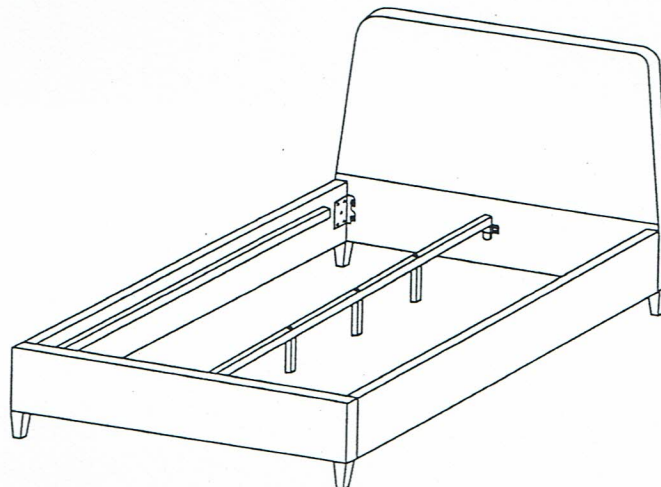

*IMPORTANT*Please lift up the bed to move with 2 or more people.**DO NOT DRAG THE BED!**