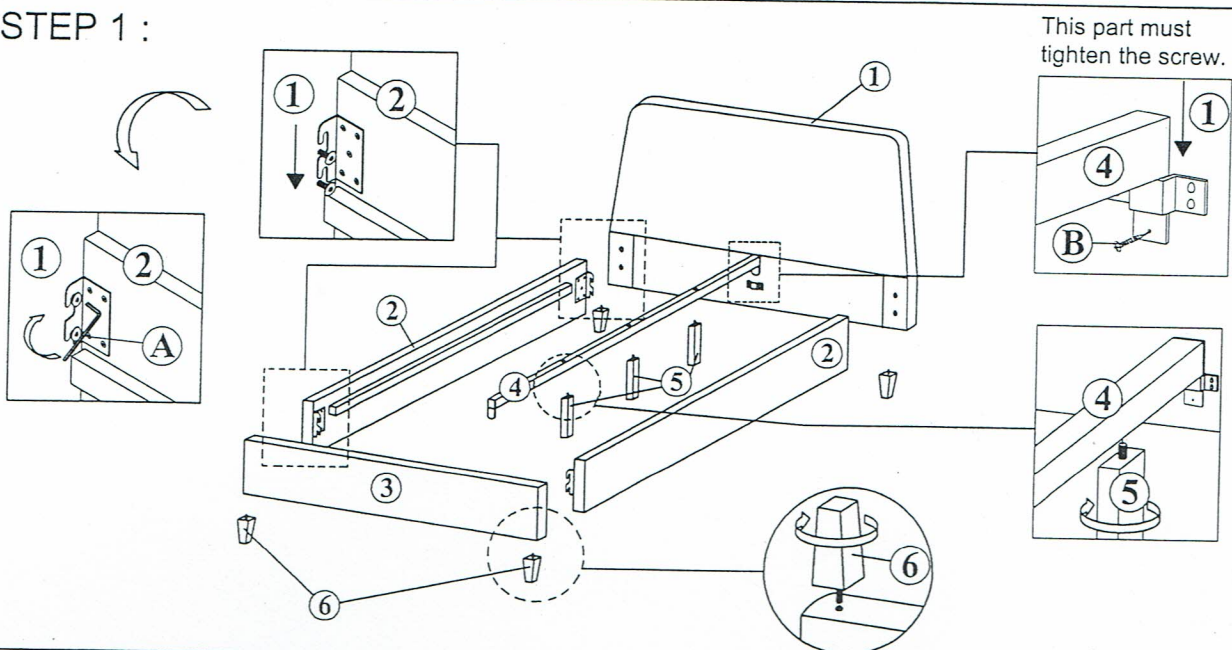

STEP 1 :

STEP 2 :