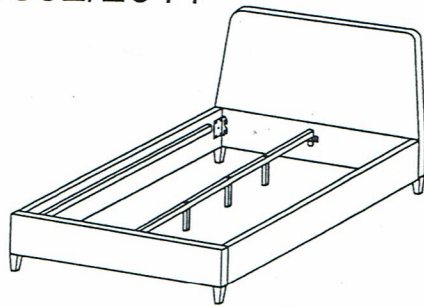

# ASSEMBLY INSTRUCTIONS

ITEM CODE :  
1832/2011

COMPONENT					
Headboard - 1 pc.	Side Rail - 2 pcs.	Footboard - 1 pc.	Center Rail - 1 pc.	Center Support Leg - 3 pcs.	Bed Leg - 4 pcs.

HARDWARE	
Allen Key M5 - 1 pc.	Wood Screw M4 x 20mm - 2 pcs.