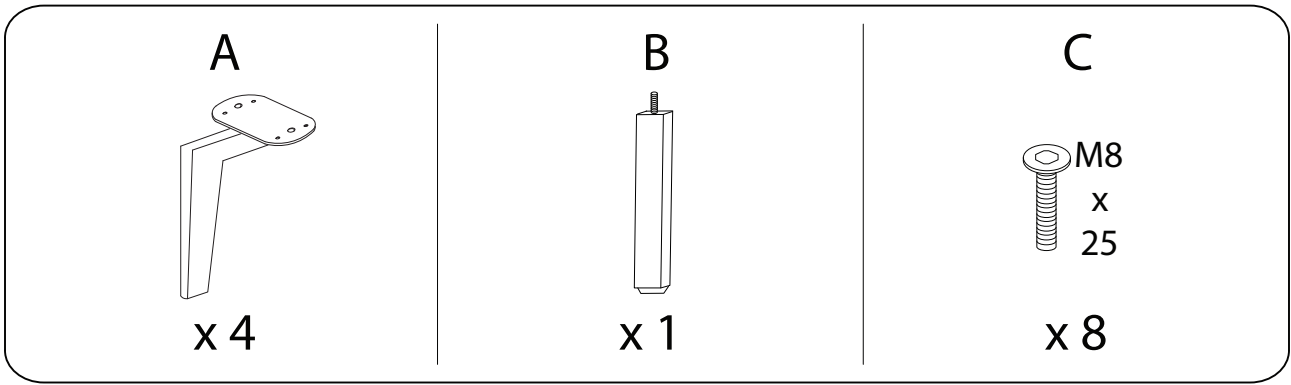

# ESSVIK

An icon showing an L-shaped metal bracket inside a circle, and a power drill with a diagonal line through it, indicating that a drill should not be used.	A warning triangle containing an exclamation mark.	A simple clock face icon.
<p>20'</p>		
An icon showing a rectangular block on a mat with a diagonal line through it, indicating that the block should not be placed on the mat.	A warning triangle containing an exclamation mark.	A simple stick figure icon representing a person.
<p>1</p>		