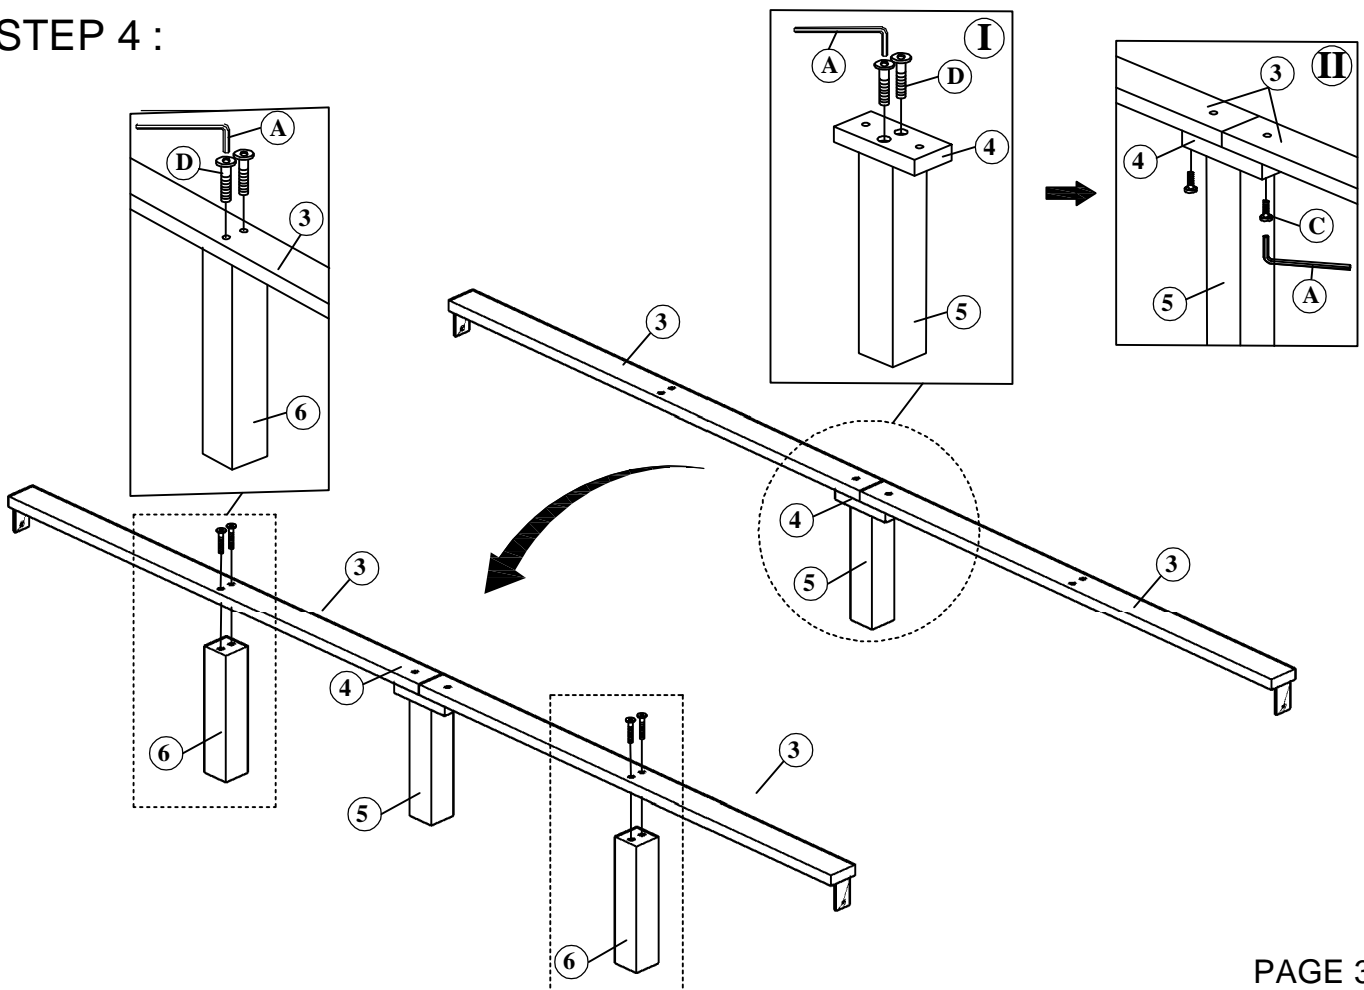

ASSEMBLY INSTRUCTIONS

MODEL : BD547-FS
ITEM CODE : 2508

COMPONENT

HB/FB - 2 pcs.  ①	Side Rail 1 - 2 pcs.  ②A	Side Rail 2 - 2 pcs.  ②B	Center Rail - 2 pcs.  ③	Center Rail Connect - 1 pc.  ④	Short Center Leg - 1 pc.  ⑤	Long Center Leg - 2 pcs.  ⑥	Bed Leg - 4 pcs.  ⑦
SR Leg- 2 pcs.  ⑧	Slat - 12 pcs. (2 set)  ⑨						

HARDWARE

Allen Key M4 - 1 pc.  A	Allen Key M5 - 1 pc.  B	JCBC Bolt M6 x 30mm - 10 pcs.  C	JCBC Bolt M6 x 40mm - 6 pcs.  D	Wood Screw M4 x 20mm - 2 pcs.  E	Wood Screw M4 x 25mm - 12 pcs.  F
--	---	---	--	---	--

ASSEMBLY INSTRUCTIONS

STEP 1 :

STEP 2 :

ASSEMBLY INSTRUCTIONS

STEP 3 :

STEP 4 :

ASSEMBLY INSTRUCTIONS

STEP 5 :