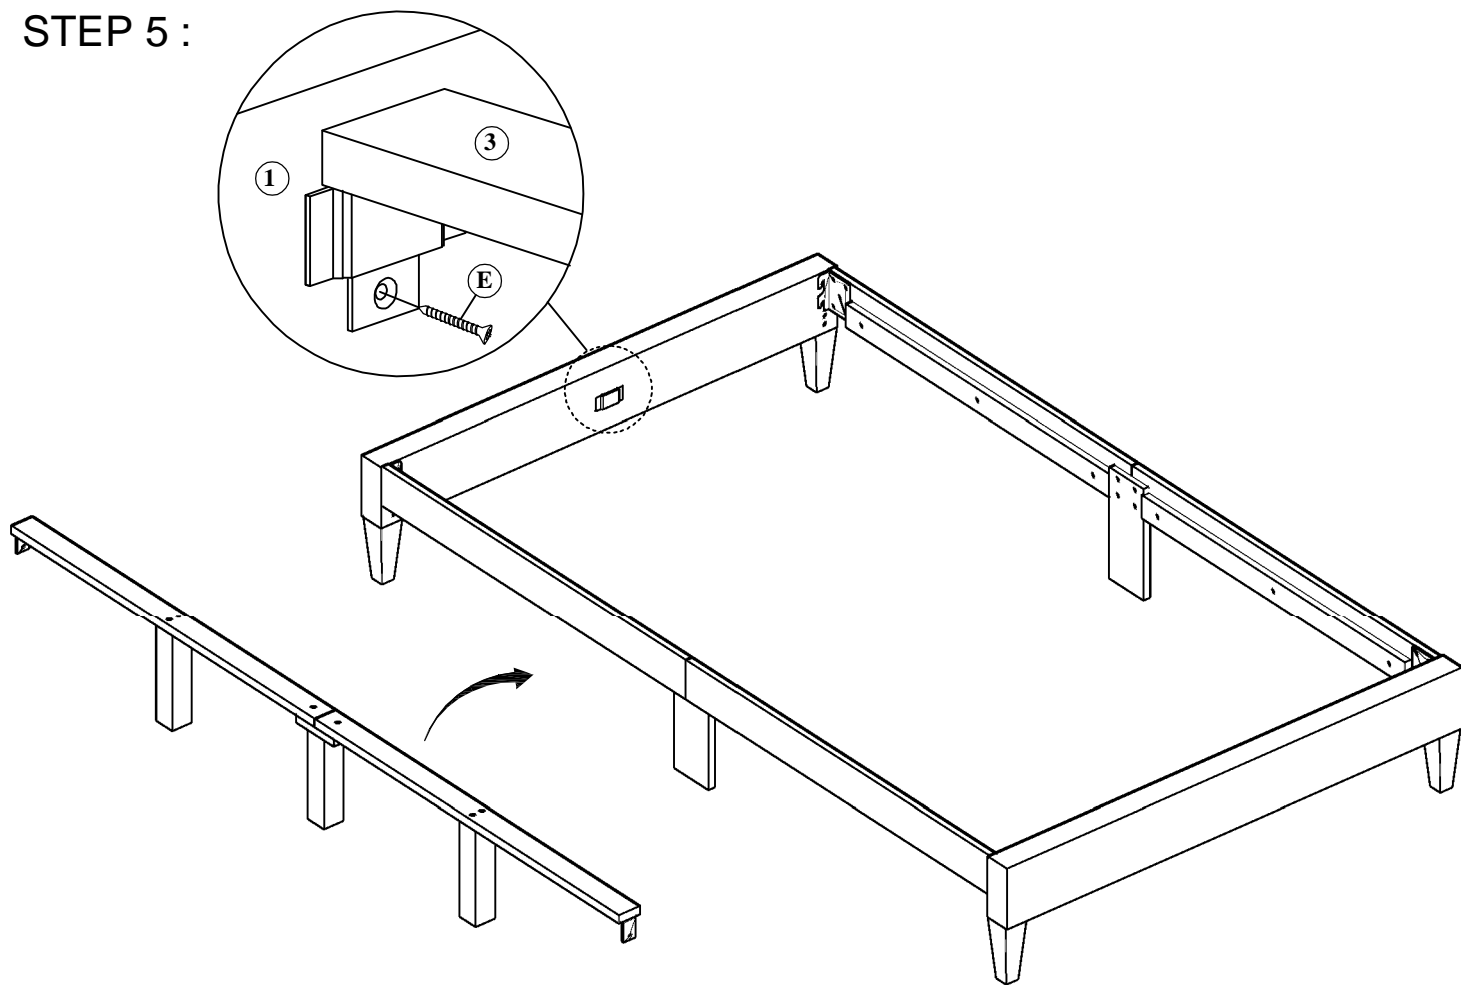

ASSEMBLY INSTRUCTIONS

MODEL : BD547-FS
ITEM CODE : 2508

COMPONENT

HB/FB - 2 pcs.  ①	Side Rail 1 - 2 pcs.  ②A	Side Rail 2 - 2 pcs.  ②B	Center Rail - 2 pcs.  ③	Center Rail Connect - 1 pc.  ④	Short Center Leg - 1 pc.  ⑤	Long Center Leg - 2 pcs.  ⑥	Bed Leg - 4 pcs.  ⑦
SR Leg- 2 pcs.  ⑧	Slat - 12 pcs. (2 set)  ⑨						

ASSEMBLY INSTRUCTIONS

STEP 1 :

STEP 2 :

ASSEMBLY INSTRUCTIONS

STEP 3 :

STEP 4 :

ASSEMBLY INSTRUCTIONS

STEP 5 :