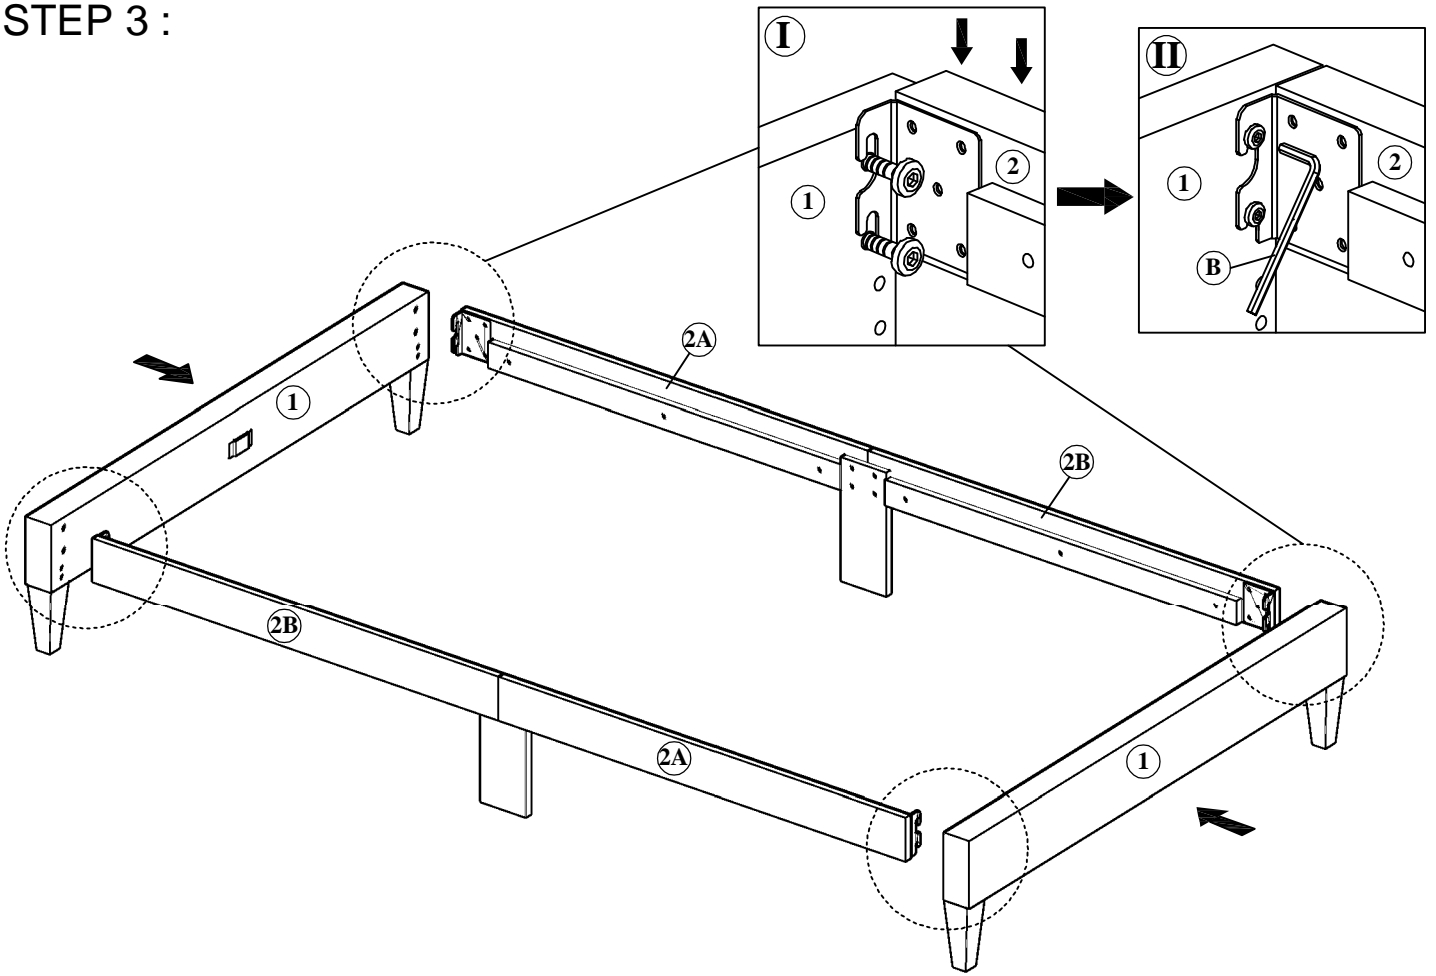

ASSEMBLY INSTRUCTIONS

MODEL : BD547-FS
ITEM CODE : 2508

COMPONENT

HB/FB - 2 pcs.  ①	Side Rail 1 - 2 pcs.  ②A	Side Rail 2 - 2 pcs.  ②B	Center Rail - 2 pcs.  ③	Center Rail Connect - 1 pc.  ④	Short Center Leg - 1 pc.  ⑤	Long Center Leg - 2 pcs.  ⑥	Bed Leg - 4 pcs.  ⑦
SR Leg- 2 pcs.  ⑧	Slat - 12 pcs. (2 set)  ⑨						

HARDWARE

Allen Key M4 - 1 pc.  A	Allen Key M5 - 1 pc.  B	JCBC Bolt M6 x 30mm - 10 pcs.  C	JCBC Bolt M6 x 40mm - 6 pcs.  D	Wood Screw M4 x 20mm - 2 pcs.  E	Wood Screw M4 x 25mm - 12 pcs.  F
--	---	---	--	---	--

ASSEMBLY INSTRUCTIONS

STEP 1 :

STEP 2 :

ASSEMBLY INSTRUCTIONS

STEP 3 :

STEP 4 :

ASSEMBLY INSTRUCTIONS

STEP 5 :