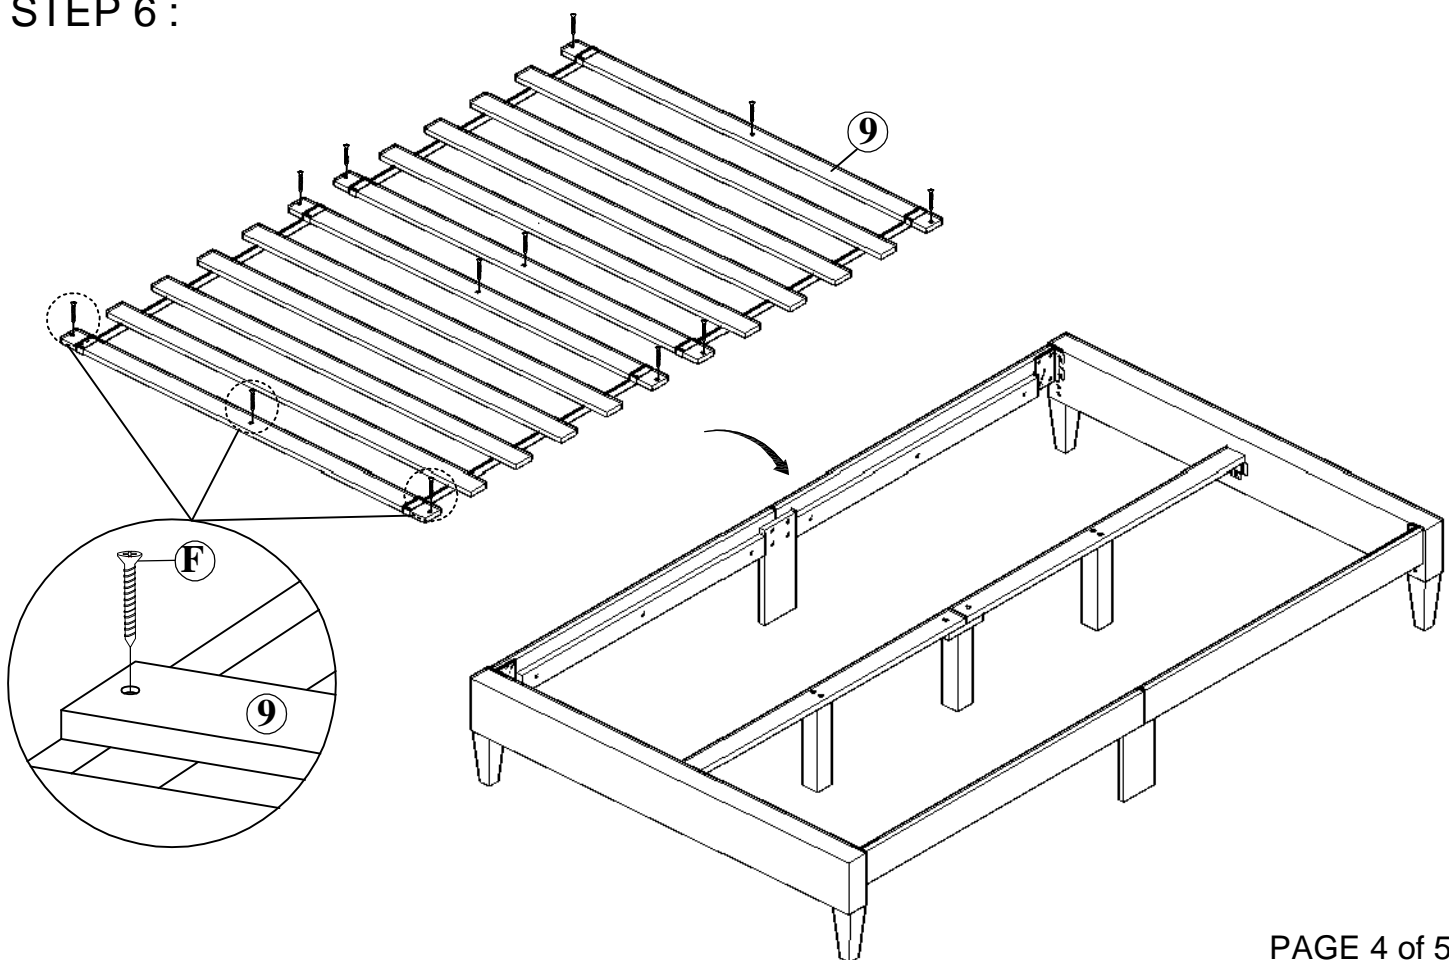

ASSEMBLY INSTRUCTIONS

STEP 5 :

STEP 6 :