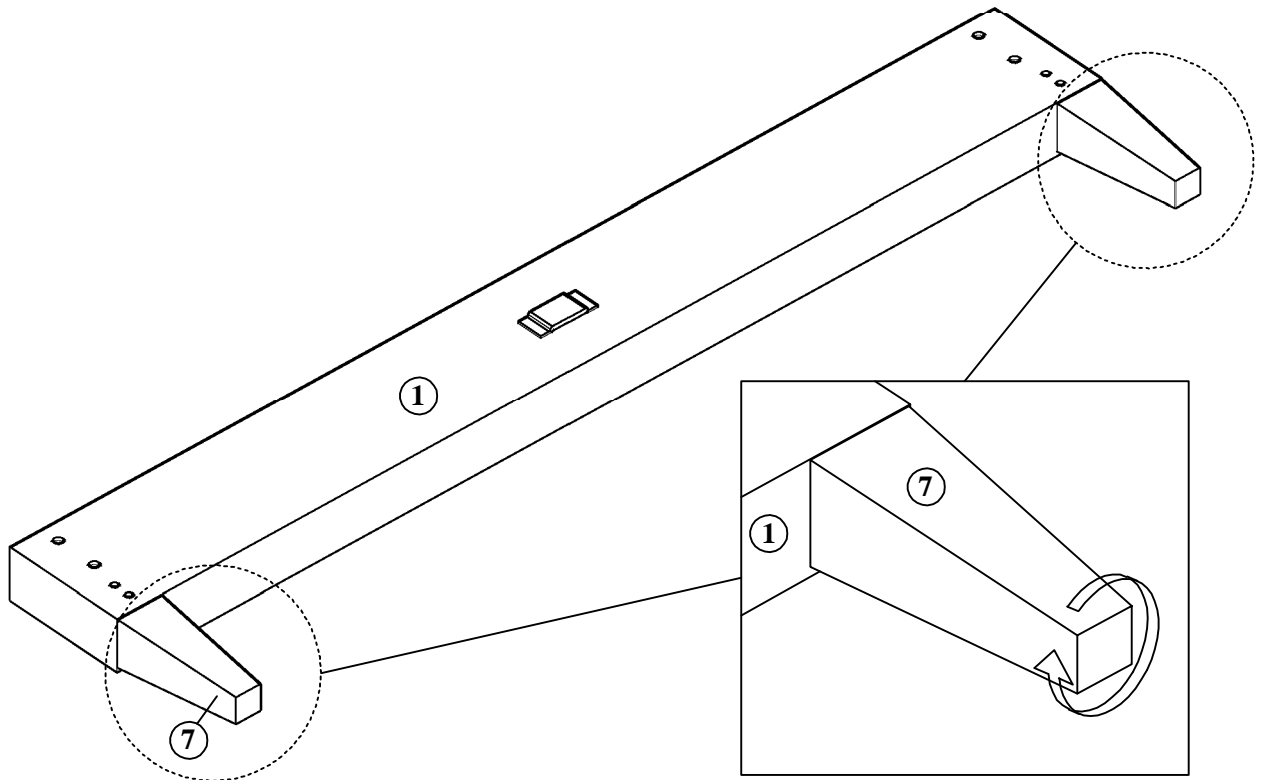

ASSEMBLY INSTRUCTIONS

STEP 1 :