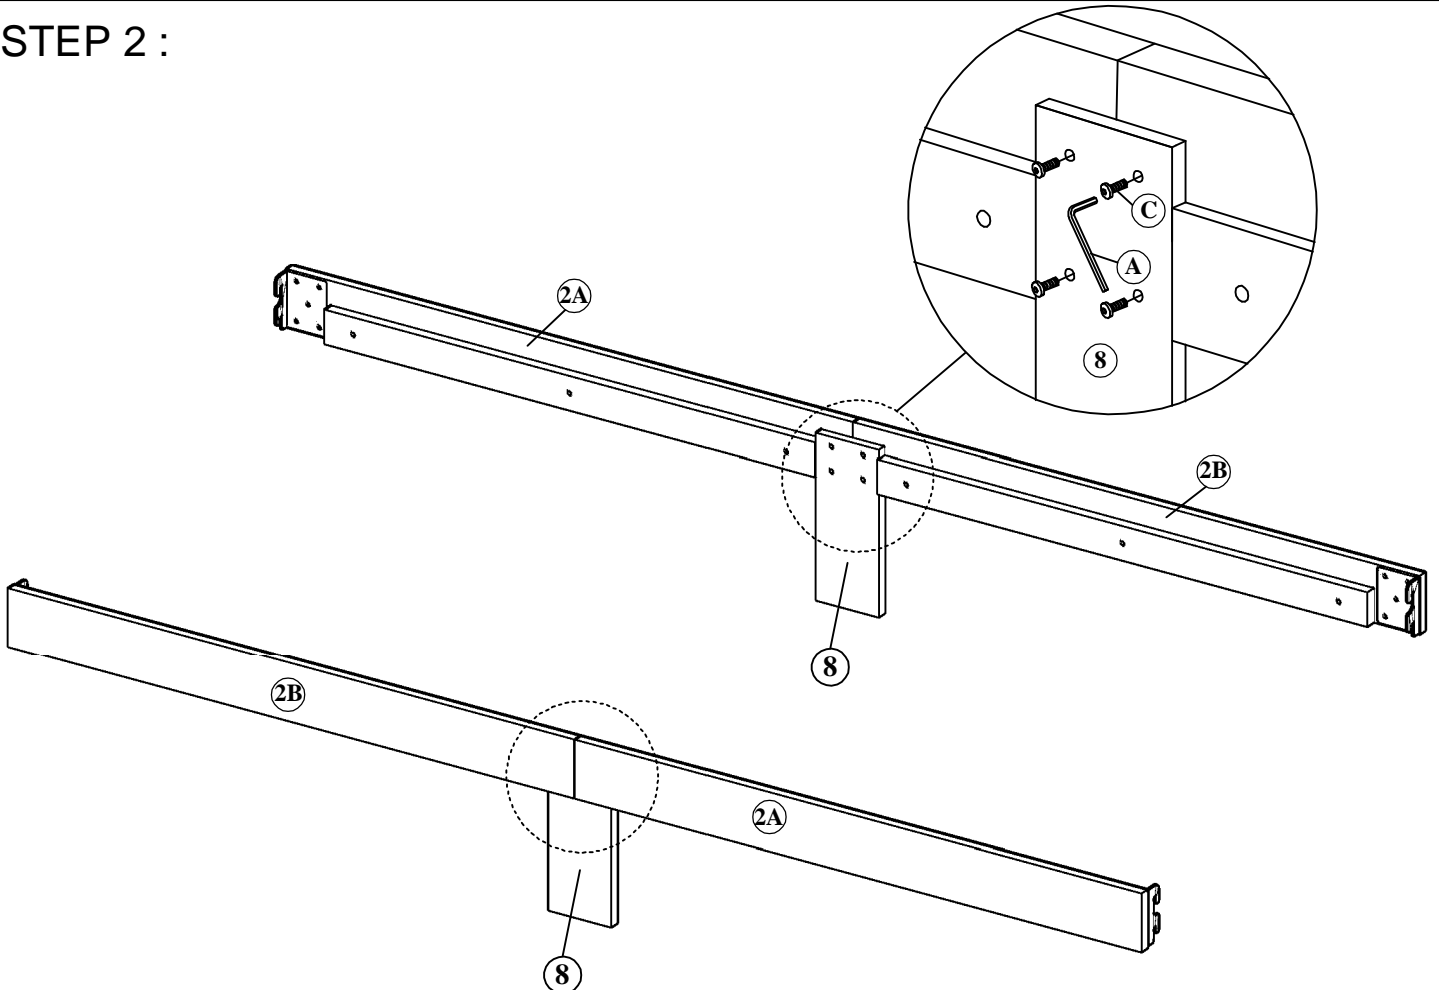

ASSEMBLY INSTRUCTIONS

STEP 1 :

STEP 2 :