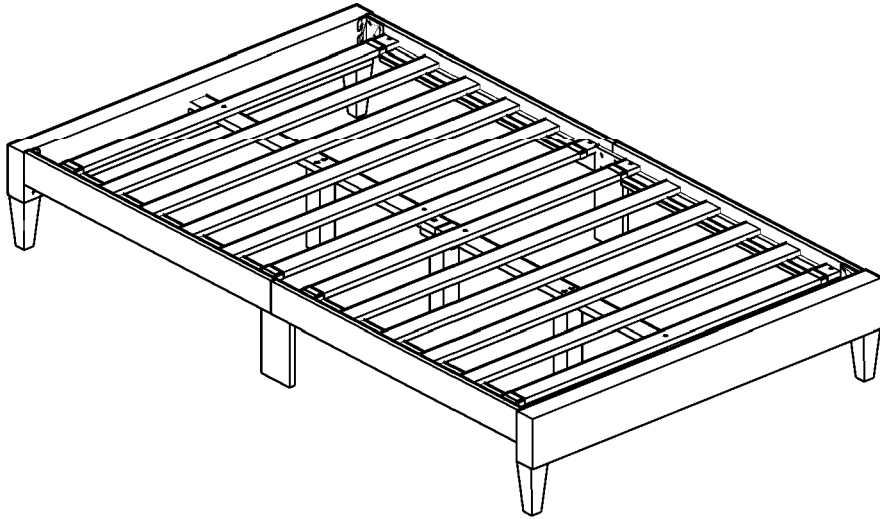

ASSEMBLY INSTRUCTIONS

MODEL : BD547-FS
ITEM CODE : 2508

COMPONENT

HB/FB - 2 pcs.  ①	Side Rail 1 - 2 pcs.  ②A	Side Rail 2 - 2 pcs.  ②B	Center Rail - 2 pcs.  ③	Center Rail Connect - 1 pc.  ④	Short Center Leg - 1 pc.  ⑤	Long Center Leg - 2 pcs.  ⑥	Bed Leg - 4 pcs.  ⑦
SR Leg- 2 pcs.  ⑧	Slat - 12 pcs. (2 set)  ⑨						

HARDWARE

Allen Key M4 - 1 pc.  A	Allen Key M5 - 1 pc.  B	JCBC Bolt M6 x 30mm - 10 pcs.  C	JCBC Bolt M6 x 40mm - 6 pcs.  D	Wood Screw M4 x 20mm - 2 pcs.  E	Wood Screw M4 x 25mm - 12 pcs.  F
--	---	---	--	---	--