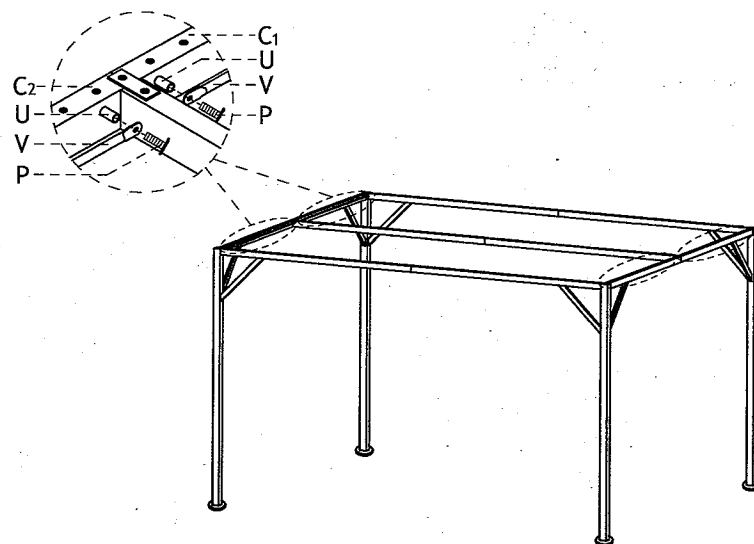

Assembling sheets for Gazebo

			
(A) Standing pole 4 PCS	(B) Side pole 2 PCS		
			
(B₁) Side pole 2 PCS	(C) Side rib 2 PCS		
			
(C₂) Side rib 2 PCS	(D) Midmost rib 2 PCS		
			
(V) Hanging tube 4 PCS	(F) Fabric tube 4 PCS	(G) connection tube 14 PCS	
			
(H) Crossing rib 8 PCS	(I) Underpan 4 PCS	(J) Connector 8 PCS	(K) Connector 16 PCS
			
(L) Connector 16 PCS	(M) Connector 7 PCS	(N) Connector 5 PCS	(O) M6x12 bolt 173 PCS
			
(P) M6x35 bolt 8 PCS	(Q) M6x16 bolt 16 PCS	(R) Cover 2 PCS(SET)	(S) Belt 6 PCS
			
(T) Ground nail 8 PCS	(U) Spacer 8 PCS		

STEP 1:

STEP 2:

STEP 3:

STEP 4:

STEP 5:

STEP 6:

STEP 7:

STEP 8: