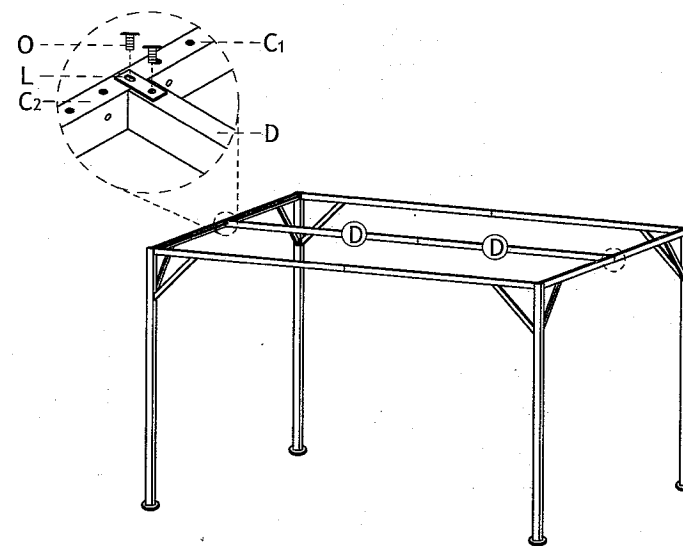

Assembling sheets for Gazebo

			
(A) Standing pole 4 PCS	(B) Side pole 2 PCS		
			
(B₁) Side pole 2 PCS	(C) Side rib 2 PCS		
			
(C₂) Side rib 2 PCS	(D) Midmost rib 2 PCS		
			
(V) Hanging tube 4 PCS	(F) Fabric tube 4 PCS	(G) connection tube 14 PCS	
			
(H) Crossing rib 8 PCS	(I) Underpan 4 PCS	(J) Connector 8 PCS	(K) Connector 16 PCS
			
(L) Connector 16 PCS	(M) Connector 7 PCS	(N) Connector 5 PCS	(O) M6x12 bolt 173 PCS
			
(P) M6x35 bolt 8 PCS	(Q) M6x16 bolt 16 PCS	(R) Cover 2 PCS(SET)	(S) Belt 6 PCS
			
(T) Ground nail 8 PCS	(U) Spacer 8 PCS		

STEP 1:

STEP 2:

STEP 3:

STEP 4:

STEP 5:

STEP 6:

STEP 7:

STEP 8: