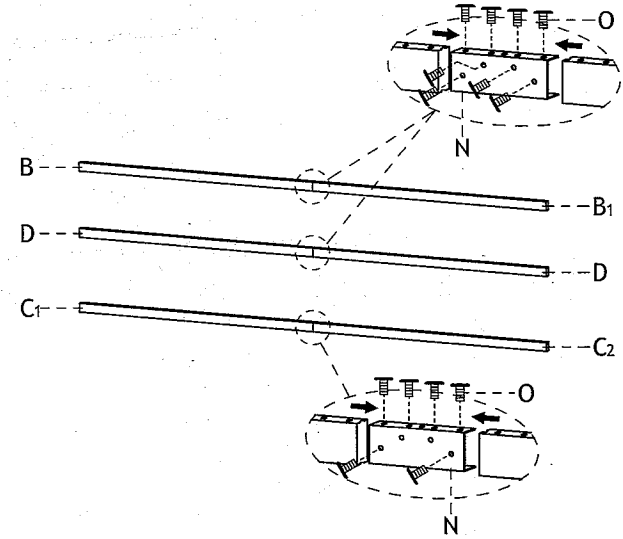

Assembling sheets for Gazebo

			
(A) Standing pole 4 PCS	(B) Side pole 2 PCS		
			
(B₁) Side pole 2 PCS	(C) Side rib 2 PCS		
			
(C₂) Side rib 2 PCS	(D) Midmost rib 2 PCS		
			
(V) Hanging tube 4 PCS	(F) Fabric tube 4 PCS	(G) connection tube 14 PCS	
			
(H) Crossing rib 8 PCS	(I) Underpan 4 PCS	(J) Connector 8 PCS	(K) Connector 16 PCS
			
(L) Connector 16 PCS	(M) Connector 7 PCS	(N) Connector 5 PCS	(O) M6x12 bolt 173 PCS
			
(P) M6x35 bolt 8 PCS	(Q) M6x16 bolt 16 PCS	(R) Cover 2 PCS(SET)	(S) Belt 6 PCS
			
(T) Ground nail 8 PCS	(U) Spacer 8 PCS		

STEP 1:

STEP 2:

STEP 3:

STEP 4:

STEP 5:

STEP 6:

STEP 7:

STEP 8: