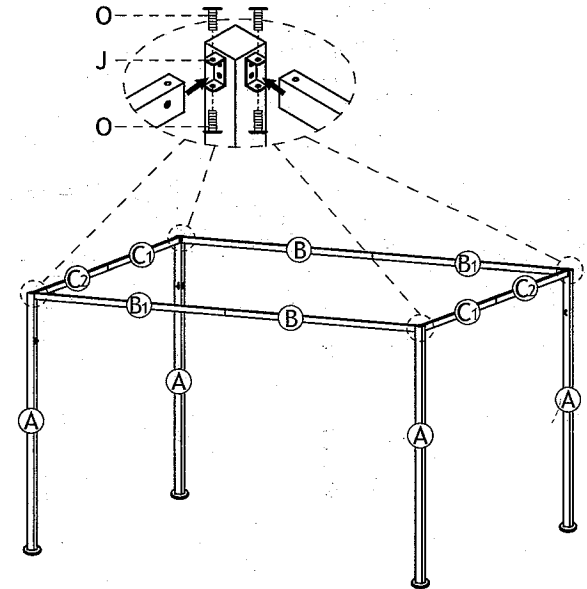

Assembling sheets for Gazebo

			
(A) Standing pole 4 PCS	(B) Side pole 2 PCS		
			
(B₁) Side pole 2 PCS	(C) Side rib 2 PCS		
			
(C₂) Side rib 2 PCS	(D) Midmost rib 2 PCS		
			
(V) Hanging tube 4 PCS	(F) Fabric tube 4 PCS	(G) connection tube 14 PCS	
			
(H) Crossing rib 8 PCS	(I) Underpan 4 PCS	(J) Connector 8 PCS	(K) Connector 16 PCS
			
(L) Connector 16 PCS	(M) Connector 7 PCS	(N) Connector 5 PCS	(O) M6x12 bolt 173 PCS
			
(P) M6x35 bolt 8 PCS	(Q) M6x16 bolt 16 PCS	(R) Cover 2 PCS(SET)	(S) Belt 6 PCS
			
(T) Ground nail 8 PCS	(U) Spacer 8 PCS		

STEP 1:

STEP 2:

STEP 3:

STEP 4:

STEP 5:

STEP 6:

STEP 7:

STEP 8:

STEP 9:

STEP 10:

STEP 11:

STEP 12: