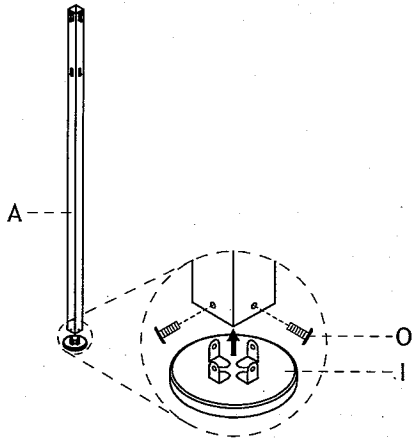

Assembling sheets for Gazebo

			
(A) Standing pole 4 PCS	(B) Side pole 2 PCS		
			
(B₁) Side pole 2 PCS	(C) Side rib 2 PCS		
			
(C₂) Side rib 2 PCS	(D) Midmost rib 2 PCS		
			
(V) Hanging tube 4 PCS	(F) Fabric tube 4 PCS	(G) connection tube 14 PCS	
			
(H) Crossing rib 8 PCS	(I) Underpan 4 PCS	(J) Connector 8 PCS	(K) Connector 16 PCS
			
(L) Connector 16 PCS	(M) Connector 7 PCS	(N) Connector 5 PCS	(O) M6x12 bolt 173 PCS
			
(P) M6x35 bolt 8 PCS	(Q) M6x16 bolt 16 PCS	(R) Cover 2 PCS(SET)	(S) Belt 6 PCS
			
(T) Ground nail 8 PCS	(U) Spacer 8 PCS		

STEP 1:

STEP 2:

STEP 3:

STEP 4:

STEP 5:

STEP 6:

STEP 7:

STEP 8: