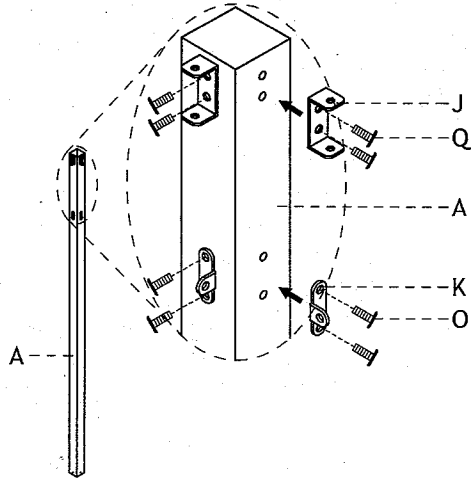

STEP 1:

STEP 2:

STEP 3:

STEP 4: