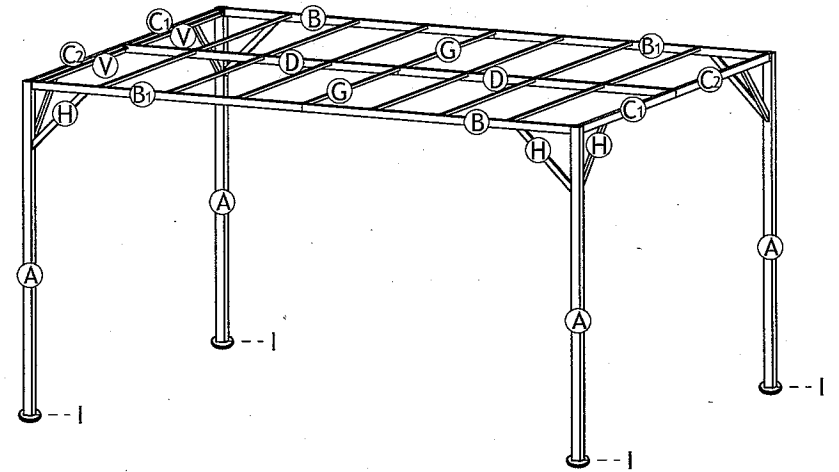

Assembling sheets for Gazebo

			
(A) Standing pole 4 PCS	(B) Side pole 2 PCS		
			
(B₁) Side pole 2 PCS	(C) Side rib 2 PCS		
			
(C₂) Side rib 2 PCS	(D) Midmost rib 2 PCS		
			
(V) Hanging tube 4 PCS	(F) Fabric tube 4 PCS	(G) connection tube 14 PCS	
			
(H) Crossing rib 8 PCS	(I) Underpan 4 PCS	(J) Connector 8 PCS	(K) Connector 16 PCS
			
(L) Connector 16 PCS	(M) Connector 7 PCS	(N) Connector 5 PCS	(O) M6x12 bolt 173 PCS
			
(P) M6x35 bolt 8 PCS	(Q) M6x16 bolt 16 PCS	(R) Cover 2 PCS(SET)	(S) Belt 6 PCS
			
(T) Ground nail 8 PCS	(U) Spacer 8 PCS		