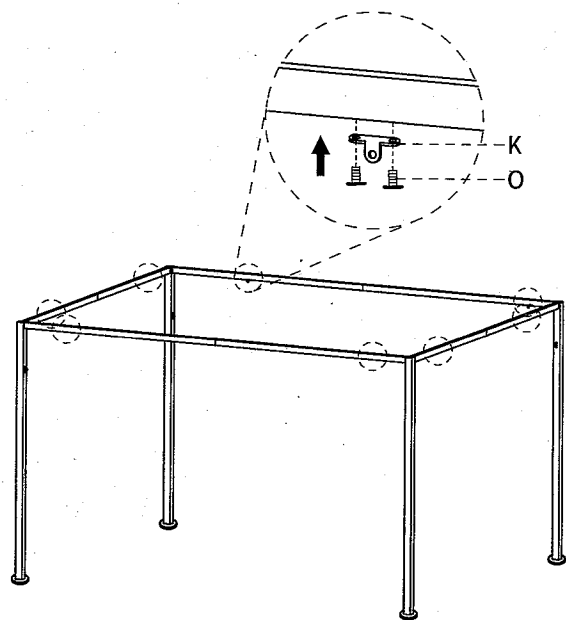

Assembling sheets for Gazebo

			
(A) Standing pole 4 PCS	(B) Side pole 2 PCS		
			
(B₁) Side pole 2 PCS	(C) Side rib 2 PCS		
			
(C₂) Side rib 2 PCS	(D) Midmost rib 2 PCS		
			
(V) Hanging tube 4 PCS	(F) Fabric tube 4 PCS	(G) connection tube 14 PCS	
			
(H) Crossing rib 8 PCS	(I) Underpan 4 PCS	(J) Connector 8 PCS	(K) Connector 16 PCS
			
(L) Connector 16 PCS	(M) Connector 7 PCS	(N) Connector 5 PCS	(O) M6x12 bolt 173 PCS
			
(P) M6x35 bolt 8 PCS	(Q) M6x16 bolt 16 PCS	(R) Cover 2 PCS(SET)	(S) Belt 6 PCS
			
(T) Ground nail 8 PCS	(U) Spacer 8 PCS		

STEP 1:

STEP 2:

STEP 3:

STEP 4:

STEP 5:

STEP 6:

STEP 7:

STEP 8: