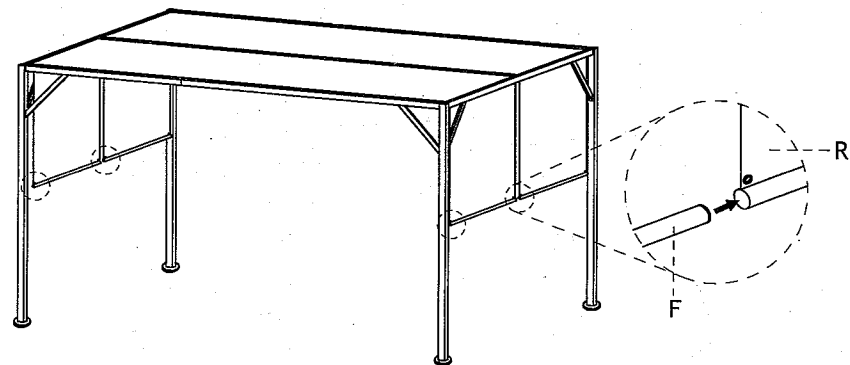

STEP 9:

STEP 10:

STEP 11:

STEP 12: