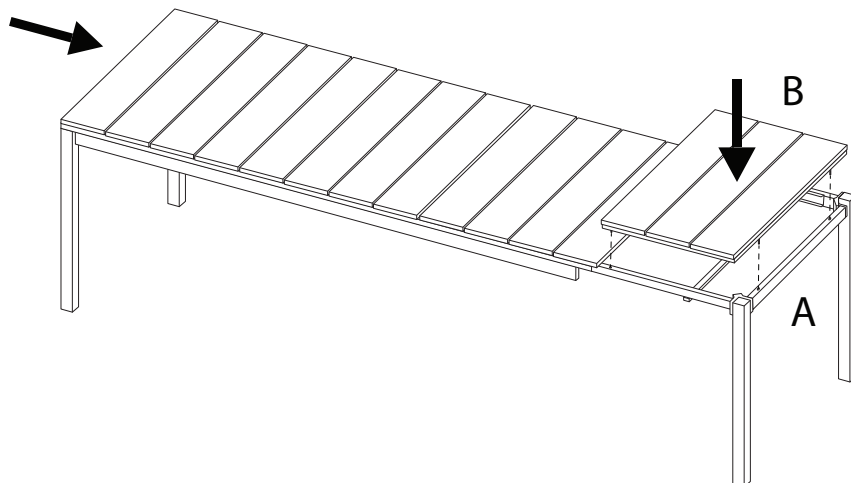

TOFANE

Diagram illustrating assembly instructions and safety warnings:

- Warning 1:** A warning triangle with an exclamation mark is shown next to a circular inset. The inset shows a corner bracket and a power drill with a slash through it, indicating that a power drill should not be used for this step.
- Warning 2:** A second warning triangle with an exclamation mark is shown next to another circular inset. This inset shows a rectangular block being placed on a surface with a slash through it, indicating that the block should not be placed on a soft or uneven surface.
- Time:** A clock icon is shown with the text "25'" below it, indicating a 25-minute assembly time.
- Person:** An icon of a person is shown with the number "1" below it, indicating that one person is required for assembly.

1

2

3

4

5