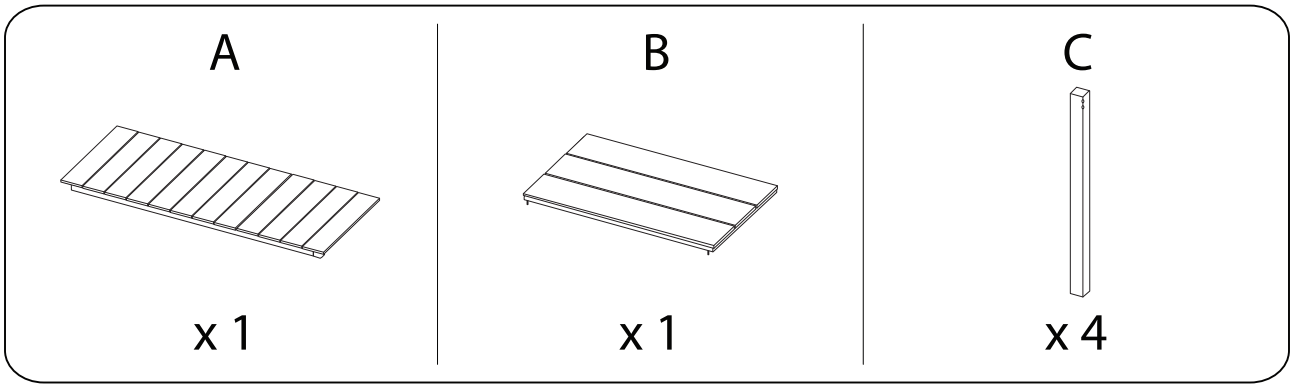

TOFANE

Diagram illustrating assembly instructions and safety warnings:

- Warning 1:** A warning triangle with an exclamation mark is shown next to a circular inset. The inset shows a corner bracket and a power drill with a slash through it, indicating that a power drill should not be used for this step.
- Warning 2:** A second warning triangle with an exclamation mark is shown next to another circular inset. This inset shows a rectangular block being placed on a surface with a slash through it, indicating that the block should not be placed on a soft or uneven surface.
- Time:** A clock icon is shown with the text "25'" below it, indicating a 25-minute assembly time.
- Person:** An icon of a person is shown with the number "1" below it, indicating that one person is required for assembly.