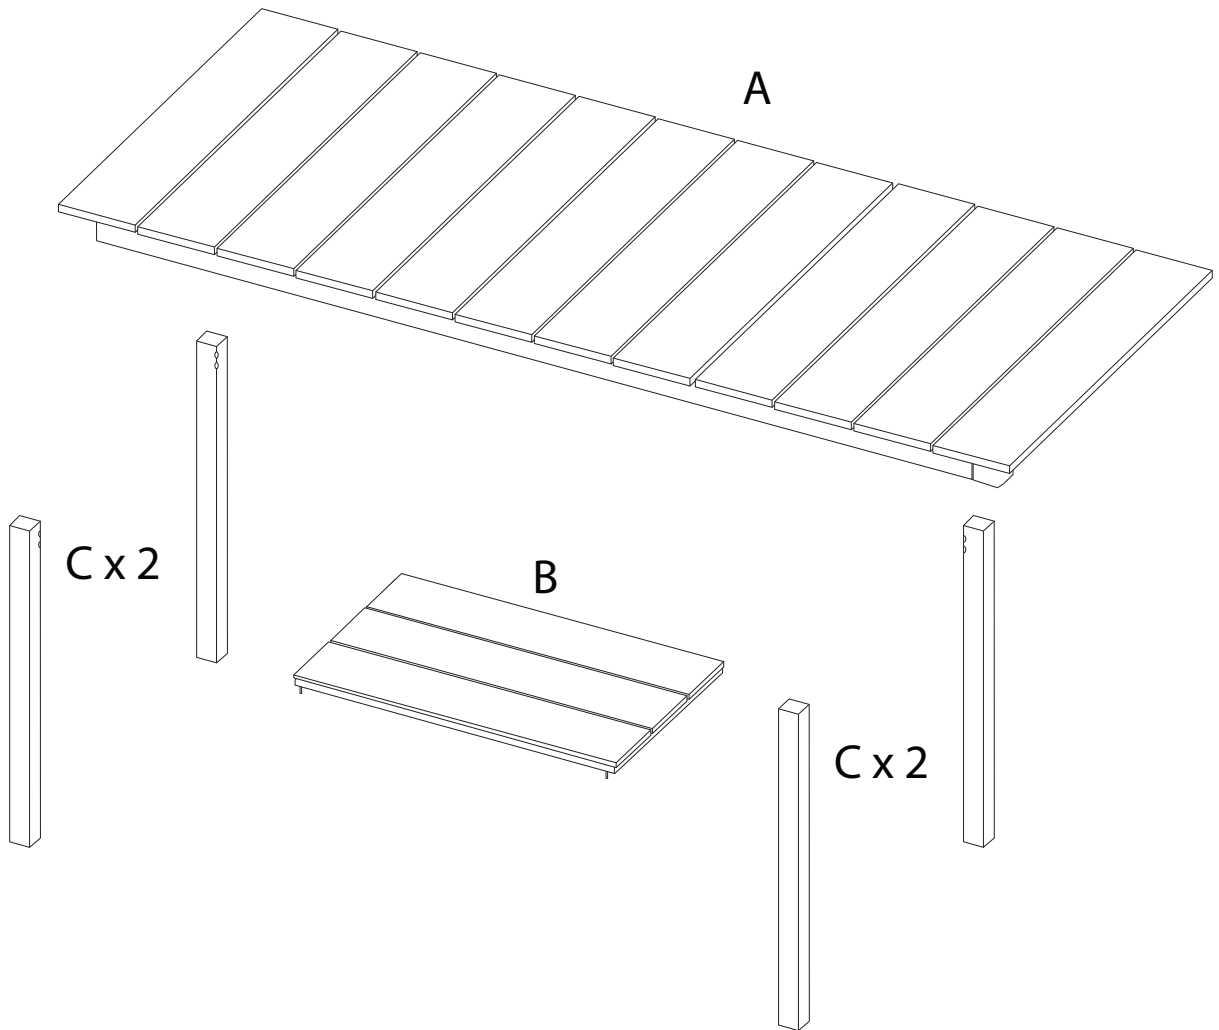

TOFANE

Diagram illustrating assembly instructions and safety warnings:

- Warning 1:** A warning triangle with an exclamation mark is shown next to a circular inset. The inset shows a corner bracket and a power drill with a slash through it, indicating that a power drill should not be used for this step.
- Warning 2:** A second warning triangle with an exclamation mark is shown next to another circular inset. This inset shows a rectangular block being placed on a surface with a slash through it, indicating that the block should not be placed on a soft or uneven surface.
- Time:** A clock icon is shown with the text "25'" below it, indicating a 25-minute assembly time.
- Person:** An icon of a person is shown with the number "1" below it, indicating that one person is required for assembly.

1

2

3

4

5