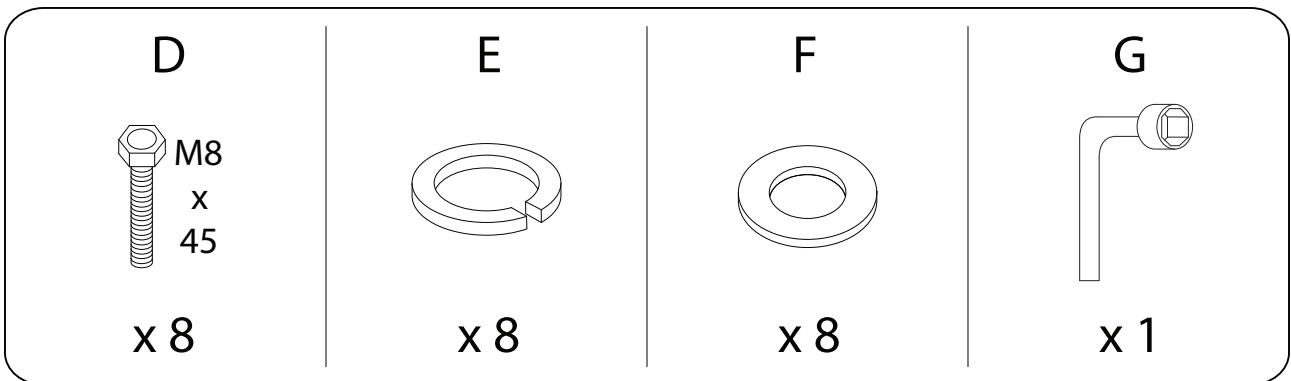

TOFANE

Diagram illustrating assembly instructions and safety warnings:

- Warning 1:** A warning triangle with an exclamation mark is shown next to a circular inset. The inset shows a corner bracket and a power drill with a slash through it, indicating that a power drill should not be used for this step.
- Warning 2:** A second warning triangle with an exclamation mark is shown next to another circular inset. This inset shows a rectangular block being placed on a surface with a slash through it, indicating that the block should not be placed on a soft or uneven surface.
- Time:** A clock icon is shown with the text "25'" below it, indicating a 25-minute assembly time.
- Person:** An icon of a person is shown with the number "1" below it, indicating that one person is required for assembly.