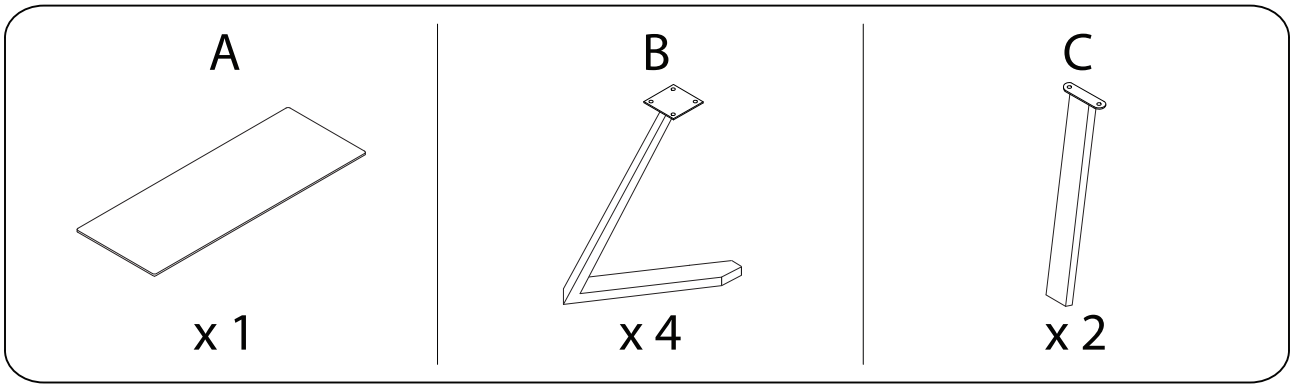

UPTON

Diagram illustrating assembly instructions and safety warnings:

- Warning 1:** A warning triangle with an exclamation mark is shown next to a circular inset containing an L-shaped metal bracket and a crossed-out power drill icon, indicating that a power drill should not be used for this step.
- Warning 2:** A second warning triangle with an exclamation mark is shown next to a circular inset containing a rectangular block being placed on a surface and a crossed-out icon of the block being lifted, indicating a lifting or placement warning.
- Time:** A clock icon is shown next to the text "20'", indicating an estimated assembly time of 20 minutes.
- Personnel:** A person icon is shown next to the number "1", indicating that one person is required for assembly.