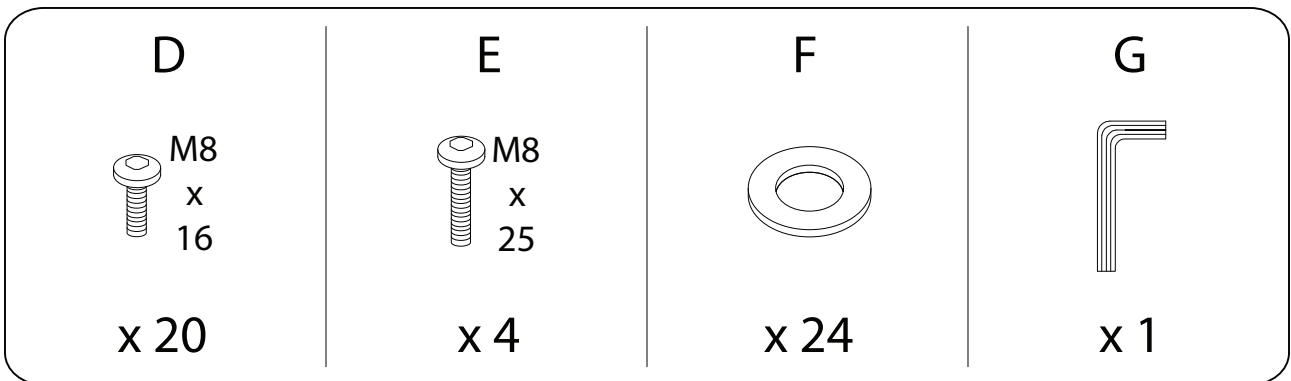

UPTON

Diagram illustrating assembly instructions and safety warnings:

- Warning 1:** A warning triangle with an exclamation mark is shown next to a circular inset containing an L-shaped metal bracket and a crossed-out power drill icon, indicating that a power drill should not be used for this step.
- Warning 2:** A second warning triangle with an exclamation mark is shown next to a circular inset containing a rectangular block being placed on a surface and a crossed-out icon of the block being lifted, indicating a lifting or placement warning.
- Time:** A clock icon is shown next to the text "20'", indicating an estimated assembly time of 20 minutes.
- Personnel:** A person icon is shown next to the number "1", indicating that one person is required for assembly.