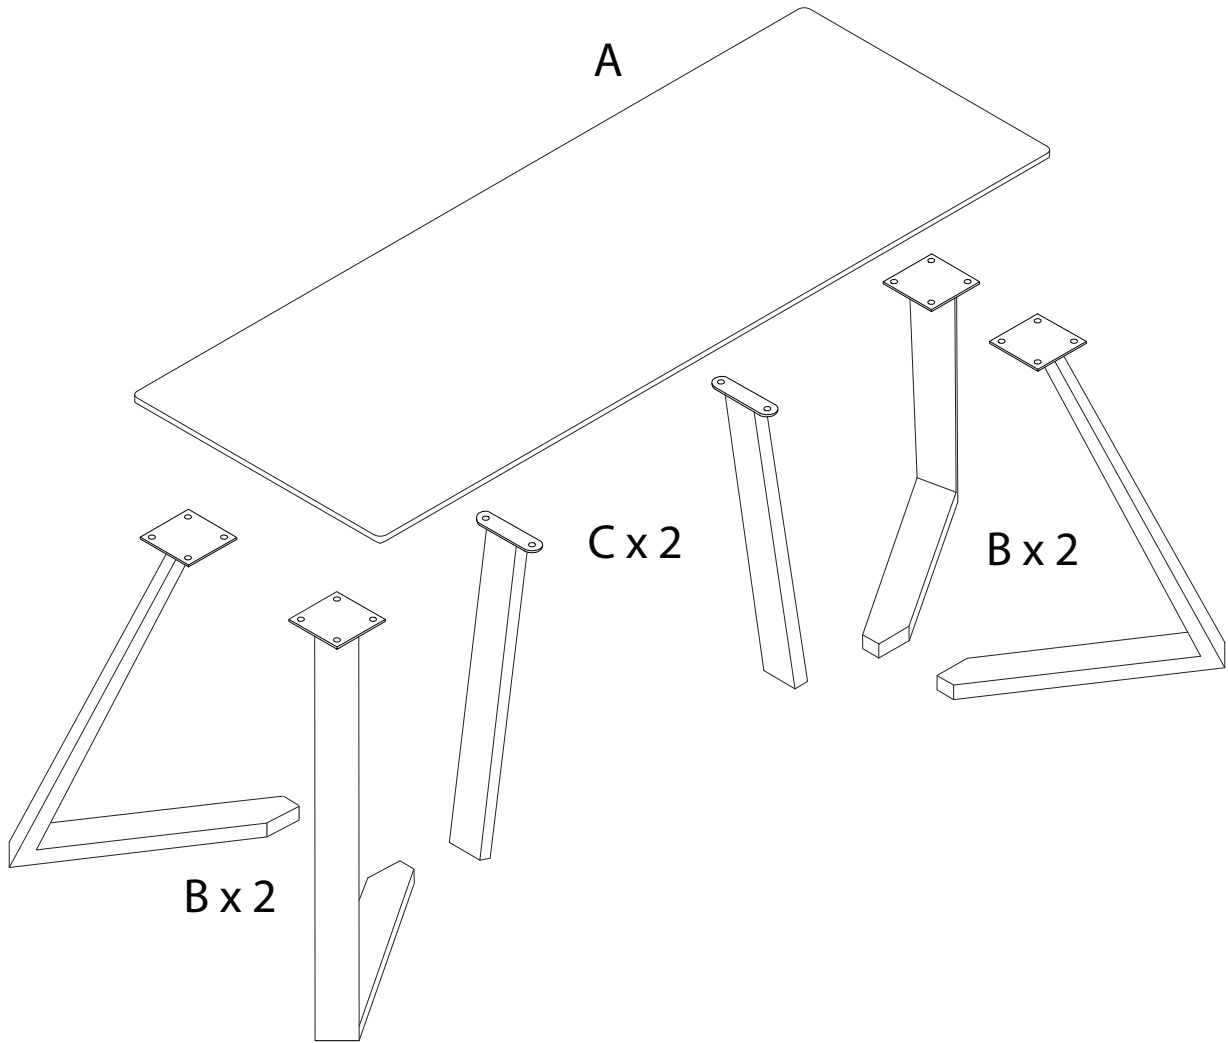

UPTON

Diagram illustrating assembly instructions and safety warnings:

- Warning 1:** A warning triangle with an exclamation mark is shown next to a circular inset containing an L-shaped metal bracket and a crossed-out power drill icon, indicating that a power drill should not be used for this step.
- Warning 2:** A second warning triangle with an exclamation mark is shown next to a circular inset containing a rectangular block being placed on a surface and a crossed-out icon of the block being lifted, indicating a lifting or placement warning.
- Time:** A clock icon is shown next to the text "20'", indicating an estimated assembly time of 20 minutes.
- Personnel:** A person icon is shown next to the number "1", indicating that one person is required for assembly.