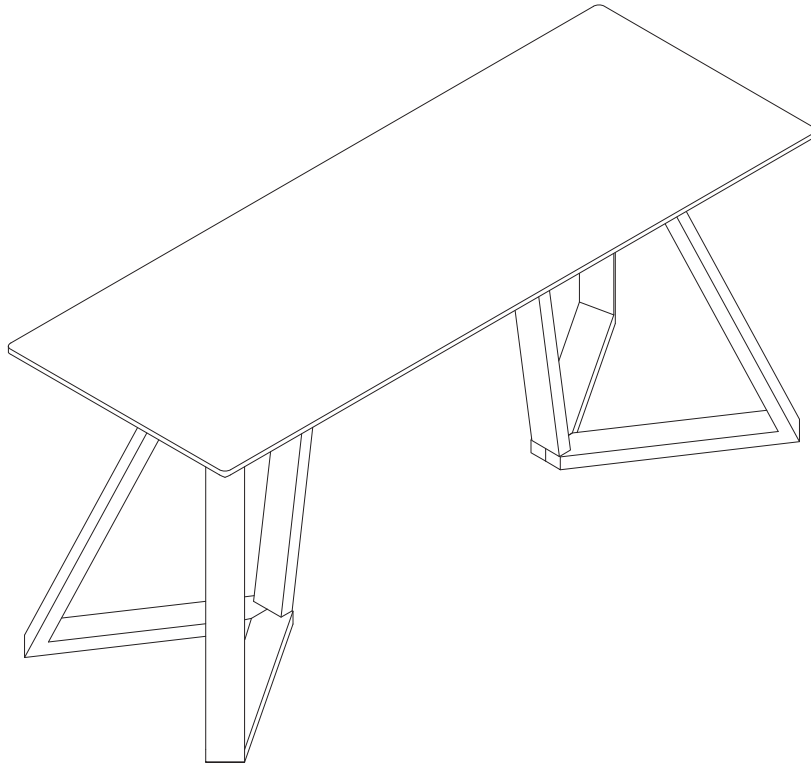

UPTON

Diagram illustrating assembly instructions and safety warnings:

- Warning 1:** A warning triangle with an exclamation mark is shown next to a circular inset containing an L-shaped metal bracket and a crossed-out power drill icon, indicating that a power drill should not be used for this step.
- Warning 2:** A second warning triangle with an exclamation mark is shown next to a circular inset containing a rectangular block being placed on a surface and a crossed-out icon of the block being lifted, indicating a lifting or placement warning.
- Time:** A clock icon is shown next to the text "20'", indicating an estimated assembly time of 20 minutes.
- Personnel:** A person icon is shown next to the number "1", indicating that one person is required for assembly.