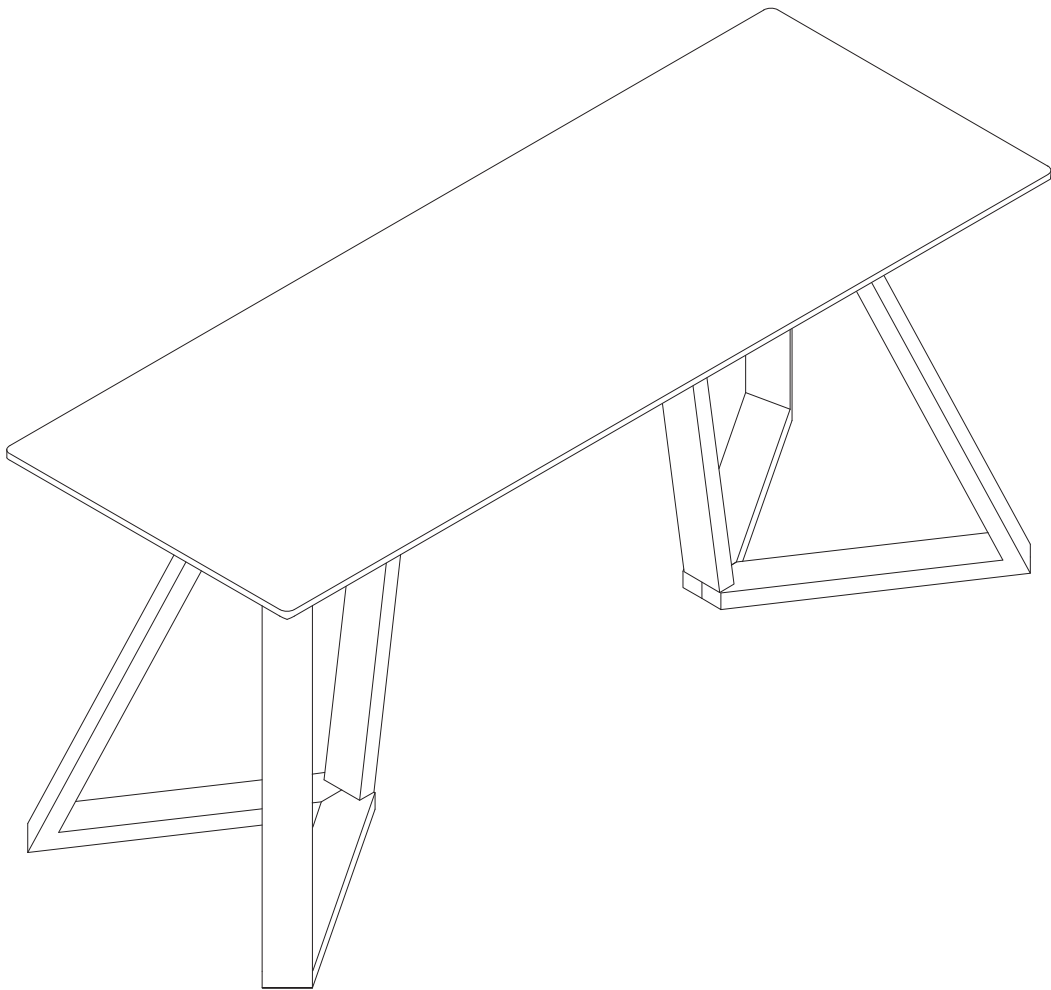

UPTON

Diagram illustrating assembly instructions and safety warnings:

- Warning 1:** A warning triangle with an exclamation mark is shown next to a circular inset containing an L-shaped metal bracket and a crossed-out power drill icon, indicating that a power drill should not be used for this step.
- Warning 2:** A second warning triangle with an exclamation mark is shown next to a circular inset containing a rectangular block being placed on a surface and a crossed-out icon of the block being lifted, indicating a lifting or placement warning.
- Time:** A clock icon is shown next to the text "20'", indicating an estimated assembly time of 20 minutes.
- Personnel:** A person icon is shown next to the number "1", indicating that one person is required for assembly.