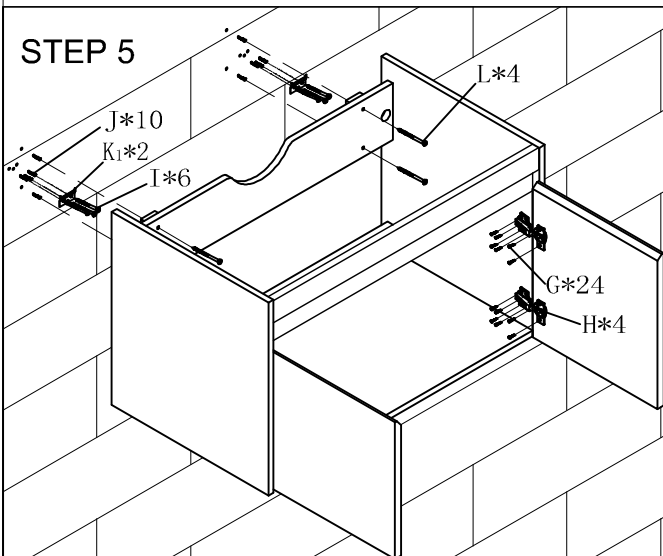

HN161

NO.	Drawing	Description	Qty	NO.	Drawing	Description	Qty	NO.	Drawing	Description	Qty
A		ø15x12	21	F		ø3.5x14	8	K		Hanging code	2
B		ø7x29	21	G		ø4x16	24	L		ø5x70	4
C		ø8x30	6	H			4	M			
D		ø3.5x25	4	I		ø5x50	6	N			
E			2	J		ø7x38	10	O			

STEP 1

STEP 2

STEP 3

STEP 4

STEP 5

STEP 6