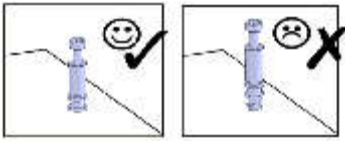

TIPI Children Bed 90x200cm

TIPI Lit 90x200cm

TIPI Bett 90x200cm

Designed by BLN Design ©

1)

FRONT PANEL

5)

6)