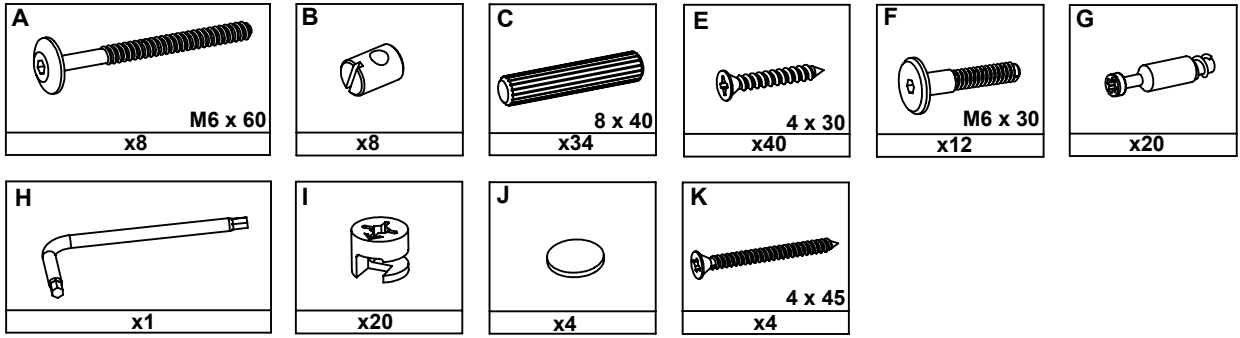

TIPI Children Bed 90x200cm

TIPI Lit 90x200cm

TIPI Bett 90x200cm

Designed by BLN Design ©

1)

FRONT PANEL

5)

6)