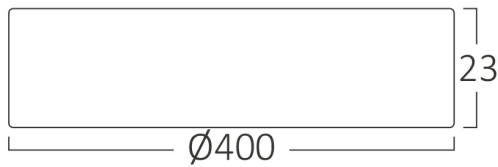

PRODUCT DATASHEET

MODEL NO BP07-00480

DESCRIPTION BRY-JADE-SLR-WHT-RND-36W-3IN1-CEILING LIGHT

3 CCT