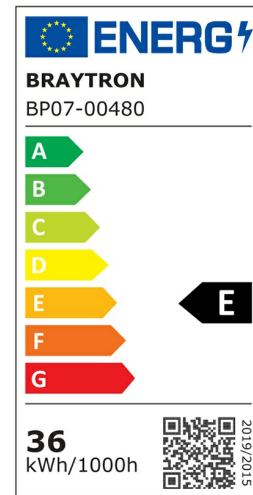

### General Characteristics

Model No	:	BP07-00480
Main Family	:	Indoor Lighting
Sub Family	:	Ceiling Light Jade
Type	:	Ceiling Light
Body Color	:	White
Lamp Shape	:	Non-Directional
Dimmable	:	Not-Dimmable
Light Source	:	LED
Warranty	:	3 years
Class	:	Class II
IP	:	IP20

### Electrical Characteristics

Lifetime (at 2.7 h/day)	:	20000 h
Voltage	:	220-240V
Power Factor	:	>0,9
Material	:	ABS
Working Temperature	:	-20 C+40 C
Frequency	:	50-60 Hz

### Product Characteristics

Wattage	:	36 w
Color Temperature	:	3IN1
Quse Lumen	:	3960 lm
Color Rendering Index (CRI)	:	>80
Energy Efficiency Level	:	E
Beam Angle	:	120° Degrees
Color Category	:	3IN1

### Dimensions & Weight

Diameter	:	400 mm
P. Height	:	25 mm
Weight	:	1090 gr