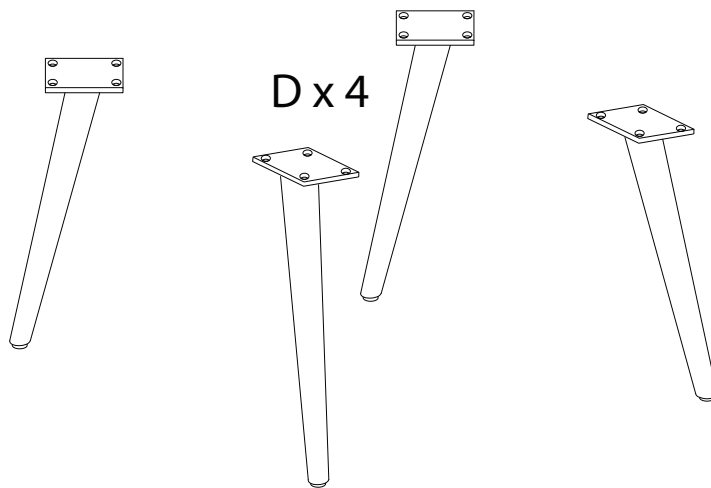

ALVESTA

An icon showing an L-shaped metal bracket inside a circle. To its right is a power drill with a diagonal line through it, indicating it should not be used.	A warning triangle containing an exclamation mark.	A simple clock face with tick marks and two hands.
<p>10'</p>		
An icon showing a rectangular block on a textured base inside a circle. To its right is the same block with a screw being inserted into it, crossed out with a diagonal line.	A warning triangle containing an exclamation mark.	A simple icon of a person standing.
<p>2</p>		

A	B	C	D	E
	 <p>M8 x 30</p>			
x 1	x 16	x 16	x 4	x 1

1