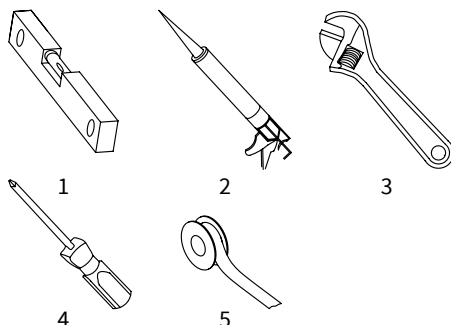

In case any items are missing, please contact the seller.

i Due to potentially fitted options or technical advance there may be additional items packed with your bathtub.

Pillows

Your massage bathtub comes with 2 pillows.

Accessory Box

The packing of your bathtub includes a carton box containing the following items:

1. Drainer
2. Shower hose
3. Hand shower
4. Waterfall water inlet
5. Drainer cover

1

2

3

4

5

Suggested Tools For Installation

The following tools are required to install your bathtubs. Additional tools may be required depending on the installation circumstances.

1. Water level
2. Sealant
3. Adjustable spanner or spanner in required sizes
4. Screw driver
5. PTFE sealing tape or suitable substitute