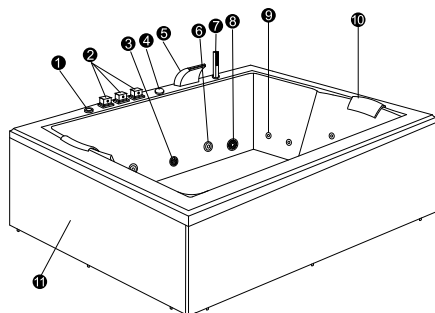

Accessory Box

The packing of your bathtub includes a carton box containing the following items:

1. Drainer
2. Shower hose
3. Hand shower
4. Waterfall water inlet
5. Drainer cover

1

2

3

4

5

Suggested Tools For Installation

The following tools are required to install your bathtubs. Additional tools may be required depending on the installation circumstances.

1. Water level
2. Sealant
3. Adjustable spanner or spanner in required sizes
4. Screw driver
5. PTFE sealing tape or suitable substitute

Product Description

By default the massage bathtub is equipped with the following features as indicated in the illustration above:

1. Massage regulator
2. Water inlet switch
3. Underwater light
4. Control panel
5. Waterfall water inlet
6. Big massage jets
7. Hand shower
8. Suction
9. Small massage jets
10. Pillow
11. Skirt