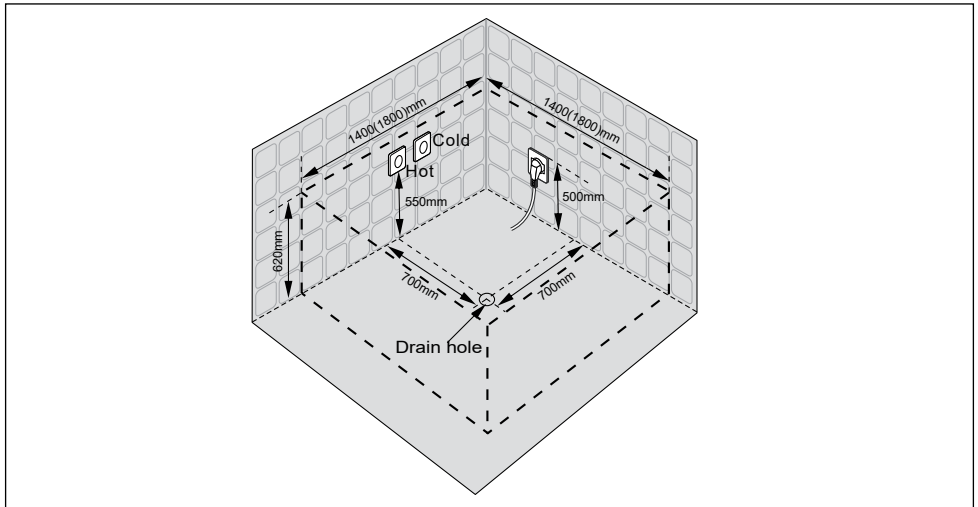

Accessory Box

The packing of your bathtub includes a carton box containing the following items:

1. Drainer
2. Shower hose
3. Hand shower
4. Waterfall water inlet
5. Drainer cover

1

2

3

4

5

Product Description

By default the massage bathtub is equipped with the following features as indicated in the illustration above:

1. Massage regulator
2. Water inlet switch
3. Underwater light
4. Control panel
5. Waterfall water inlet
6. Big massage jets
7. Hand shower
8. Suction
9. Small massage jets
10. Pillow
11. Skirt

Preparation of Connections

- i** Due to technical advance positioning of relevant connections on the bathtub may be optimized. Literature dimensions are for reference only. Installation dimensions should be taken directly from the tub.

The following positioning of the water and electricity supply is suggested for standard operation of the bathtub.

Connection Position Chart