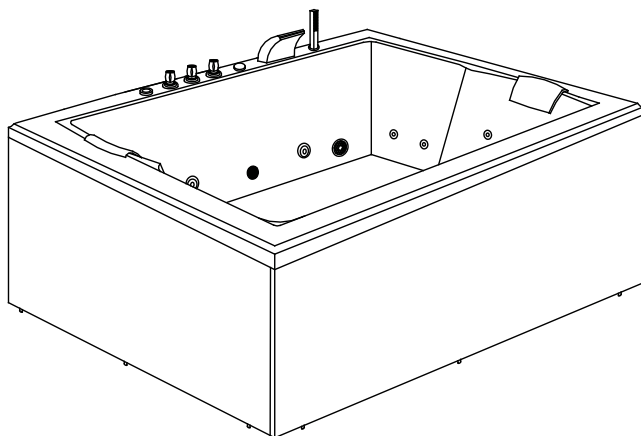

Product Information

Massage Bathtub

en

MT-RT1806