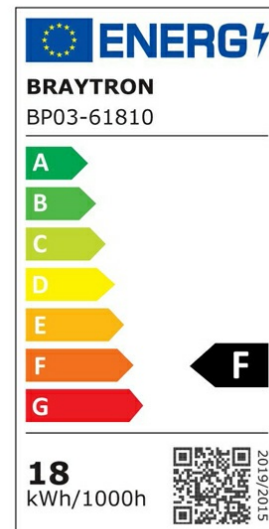

PRODUCT DATASHEET

MODEL NO BP03-61810

DESCRIPTION BRY-SMD-SRP-18W-RND-WHT-4000K-LED PANEL

Luminare is intended to use in outdoor applications

General Characteristics

Model No	:	BP03-61810
Main Family	:	Indoor Lighting
Sub Family	:	LED Small Panel
Type	:	Surface Frame
Body Color	:	White
Lamp Shape	:	Non-Directional
Dimmable	:	Not-Dimmable
Light Source	:	LED
Warranty	:	2 years
Class	:	Class II
IP	:	IP40

Electrical Characteristics

Lifetime (at 2.7 h/day)	:	20000 h
Voltage	:	220-240V
Power Factor	:	>0,5
Material	:	PC
Working Temperature	:	-20 C+40 C
Frequency	:	50-60 Hz

Package Informations

N.W.	:	7,20 kgs
G.W.	:	9,80 kgs
PCS/CTN	:	20 pcs
Length	:	480 mm
Width	:	445 mm
Height	:	260 mm
EAN	:	5949097712159

Product Characteristics

Wattage	:	18 w
Color Temperature	:	4000K
Quse Lumen	:	1760 lm
Color Rendering Index (CRI)	:	>80
Energy Efficiency Level	:	F
Beam Angle	:	120° Degrees
Color Category	:	Natural White

Dimensions & Weight

Diameter	:	231 mm
P. Height	:	33 mm
Weight	:	360 gr