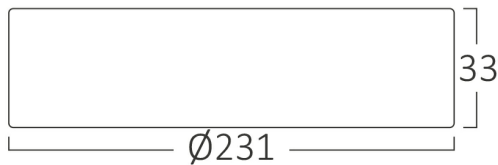

PRODUCT DATASHEET

MODEL NO BP03-61810

DESCRIPTION BRY-SMD-SRP-18W-RND-WHT-4000K-LED PANEL

Luminare is intended to use in outdoor applications

General Characteristics

Model No	:	BP03-61810
Main Family	:	Indoor Lighting
Sub Family	:	LED Small Panel
Type	:	Surface Frame
Body Color	:	White
Lamp Shape	:	Non-Directional
Dimmable	:	Not-Dimmable
Light Source	:	LED
Warranty	:	2 years
Class	:	Class II
IP	:	IP40

Electrical Characteristics

Lifetime (at 2.7 h/day)	:	20000 h
Voltage	:	220-240V
Power Factor	:	>0,5
Material	:	PC
Working Temperature	:	-20 C+40 C
Frequency	:	50-60 Hz

Package Informations

N.W.	:	7,20 kgs
G.W.	:	9,80 kgs
PCS/CTN	:	20 pcs
Length	:	480 mm
Width	:	445 mm
Height	:	260 mm
EAN	:	5949097712159

Product Characteristics

Wattage	:	18 w
Color Temperature	:	4000K
Quse Lumen	:	1760 lm
Color Rendering Index (CRI)	:	>80
Energy Efficiency Level	:	F
Beam Angle	:	120° Degrees
Color Category	:	Natural White

Dimensions & Weight

Diameter	:	231 mm
P. Height	:	33 mm
Weight	:	360 gr