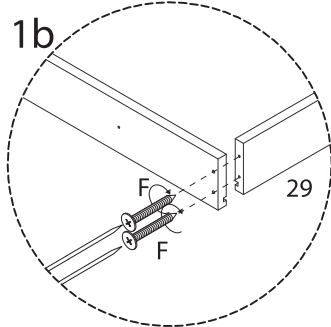

! (Warning icon)

! (Warning icon)

120'

1 (Person icon)

This section contains two instructional boxes. The top box shows a screwdriver and a power drill with a diagonal line through it, indicating that a power drill should not be used. The bottom box shows a block being placed on a mat and a block being cut with a saw, with a diagonal line through the saw icon, indicating that a saw should not be used. To the right of these boxes is a clock icon with the number '120'' below it, and a person icon with the number '1' below it.

x 1

D
M5
x
40
x 6

x 1

23

24

25

26

27