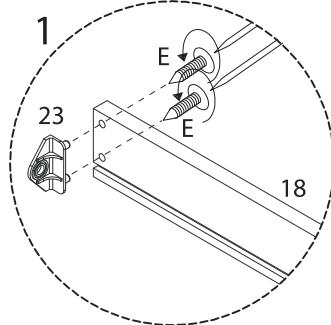

! (Warning icon)

! (Warning icon)

120'

1 (Person icon)

This section contains two instructional boxes. The top box shows a screwdriver and a power drill with a diagonal line through it, indicating that a power drill should not be used. The bottom box shows a block being placed on a mat and a block being cut with a saw, with a diagonal line through the saw icon, indicating that a saw should not be used. To the right of these boxes is a clock icon with the number '120'' below it, and a person icon with the number '1' below it.

x 1

D
M5
x
40
x 6

x 1

23

24

25

26

27