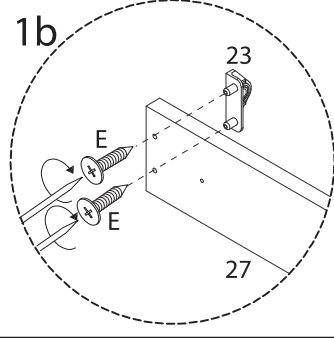

! (Warning icon)

! (Warning icon)

120'

1 (Person icon)

This section contains two instructional boxes. The top box shows a screwdriver and a power drill with a diagonal line through it, indicating that a power drill should not be used. The bottom box shows a block being placed on a mat and a block being cut with a saw, with a diagonal line through the saw icon, indicating that a saw should not be used. To the right of these boxes is a clock icon with the number '120'' below it, and a person icon with the number '1' below it.

x 1

D
M5
x
40
x 6

x 1

23

24

25

26

27