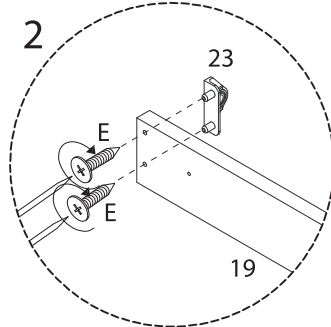

! (Warning icon)

! (Warning icon)

120'

1 (Person icon)

This section contains two instructional boxes. The top box shows a screwdriver and a power drill with a diagonal line through it, indicating that a power drill should not be used. The bottom box shows a block being placed on a mat and a block being cut with a saw, with a diagonal line through the saw icon, indicating that a saw should not be used. To the right of these boxes is a clock icon with the number '120'' below it, and a person icon with the number '1' below it.

x 1

D
M5
x
40
x 6

x 1

23

24

25

26

27