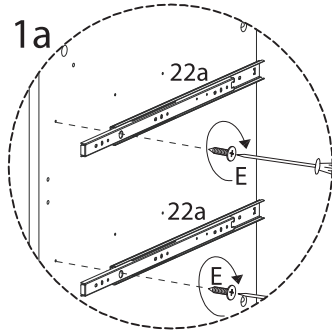

! (Warning icon)

! (Warning icon)

120'

1 (Person icon)

This section contains two instructional boxes. The top box shows a screwdriver and a power drill with a diagonal line through it, indicating that a power drill should not be used. The bottom box shows a block being placed on a mat and a block being cut with a saw, with a diagonal line through the saw icon, indicating that a saw should not be used. To the right of these boxes is a clock icon with the number '120'' below it, and a person icon with the number '1' below it.

x 42

F

M4
x
35

x 12

x 1

1

2

3