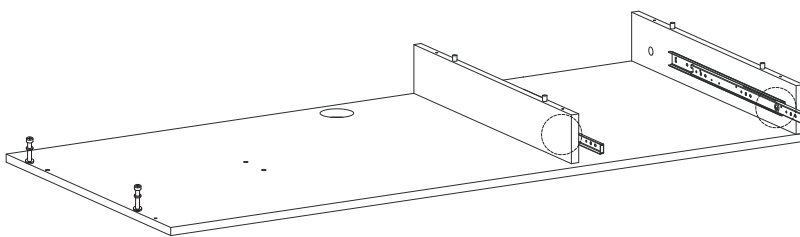

! (Warning icon)

! (Warning icon)

120'

1 (Person icon)

This section contains two instructional boxes. The top box shows a screwdriver and a power drill with a diagonal line through it, indicating that a power drill should not be used. The bottom box shows a block being placed on a mat and a block being cut with a saw, with a diagonal line through the saw icon, indicating that a saw should not be used. To the right of these boxes is a clock icon with the number '120'' below it, and a person icon with the number '1' below it.

x 2

x 1

1

2

15

16

17

18