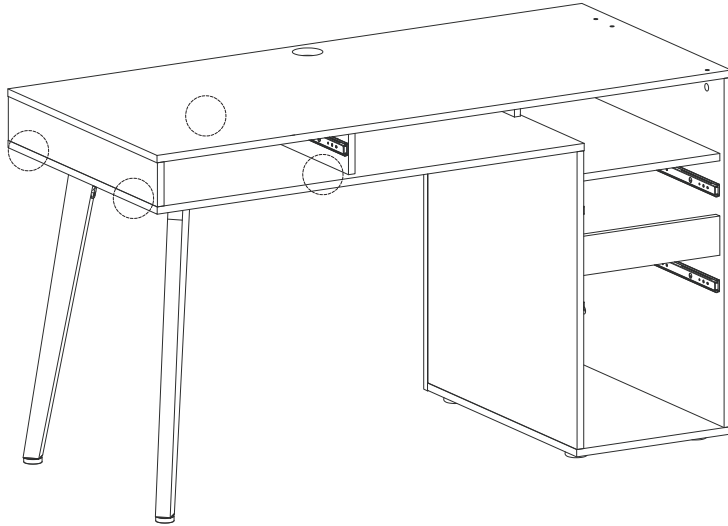

21

D
M5
x
40
x 4

x 1