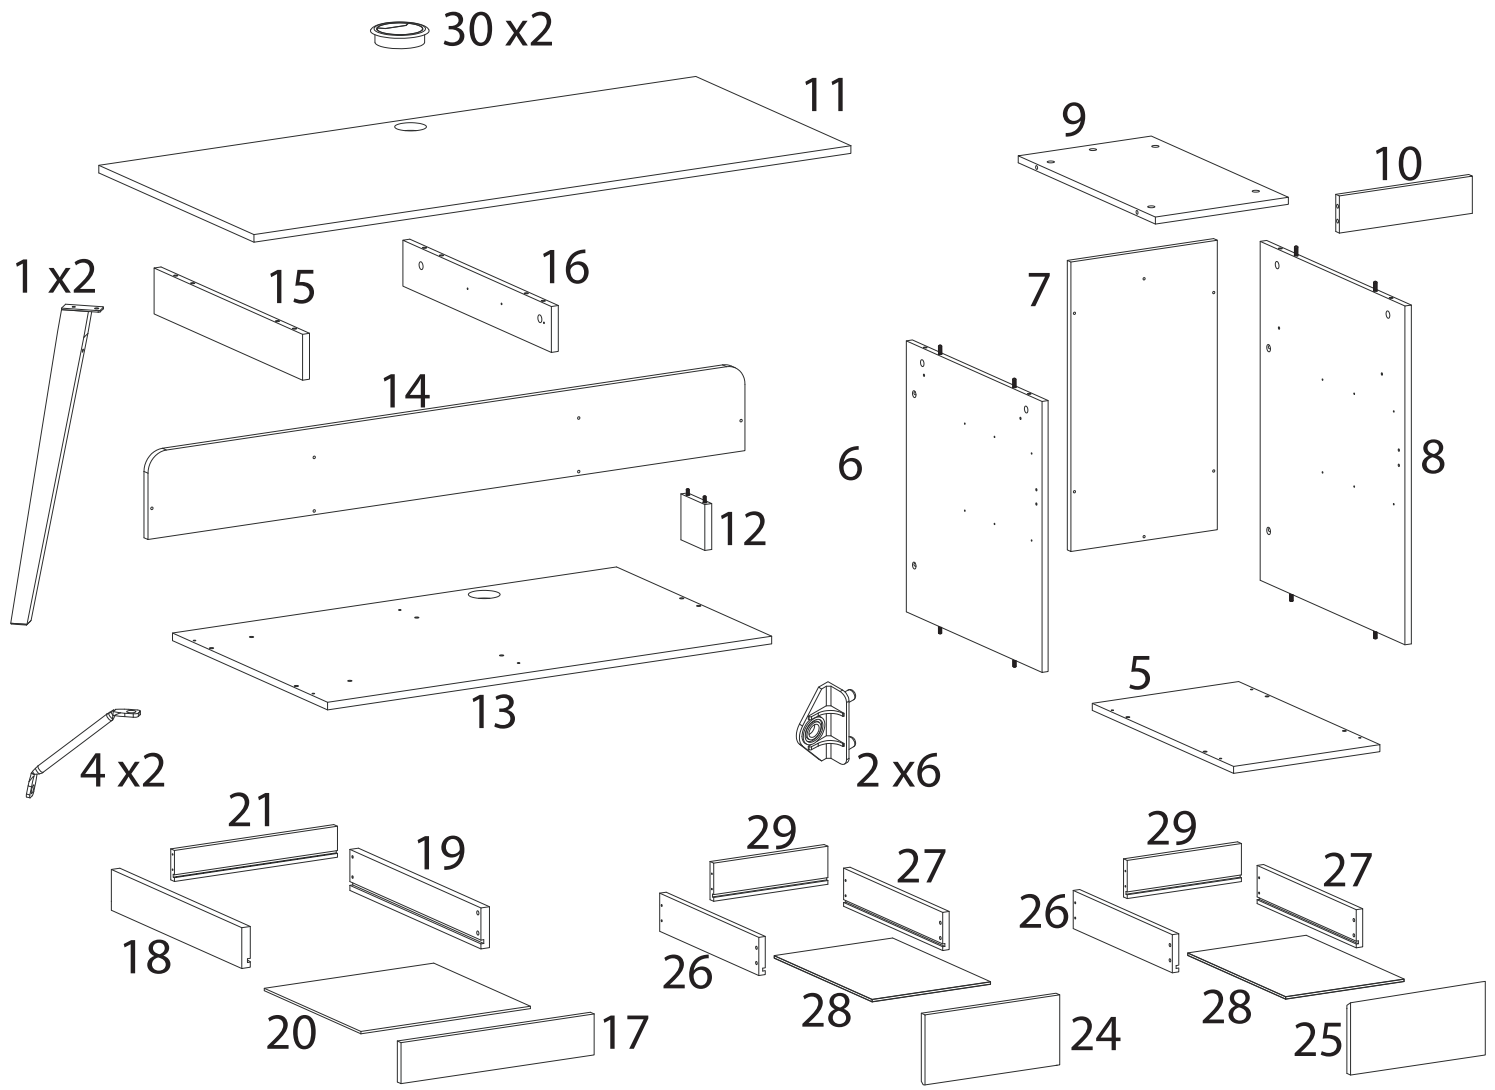

! (Warning icon)

! (Warning icon)

120'

1 (Person icon)

This section contains two instructional boxes. The top box shows a screwdriver and a power drill with a diagonal line through it, indicating that a power drill should not be used. The bottom box shows a block being placed on a mat and a block being cut with a saw, with a diagonal line through the saw icon, indicating that a saw should not be used. To the right of these boxes is a clock icon with the number '120'' below it, and a person icon with the number '1' below it.