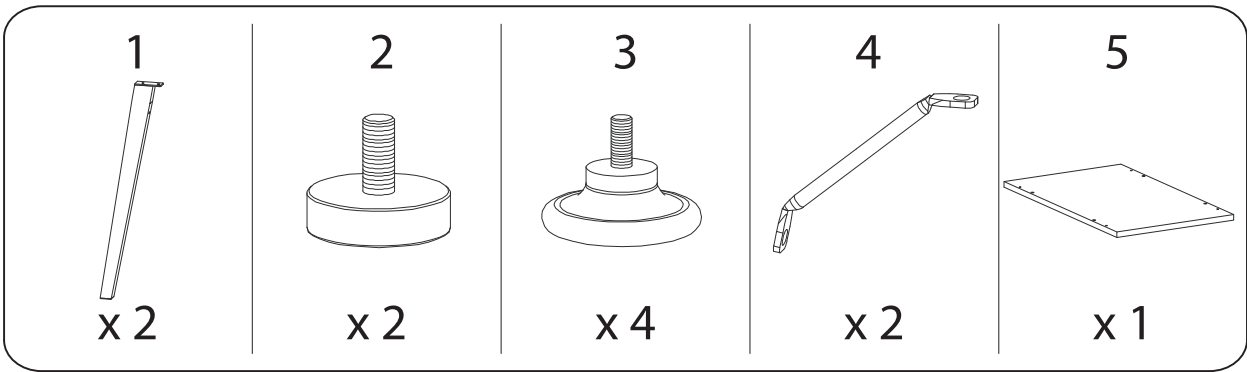

! (Warning icon)

! (Warning icon)

120'

1 (Person icon)

This section contains two instructional boxes. The top box shows a screwdriver and a power drill with a diagonal line through it, indicating that a power drill should not be used. The bottom box shows a block being placed on a mat and a block being cut with a saw, with a diagonal line through the saw icon, indicating that a saw should not be used. To the right of these boxes is a clock icon with the number '120'' below it, and a person icon with the number '1' below it.

<p>11</p>  <p>x 1</p>	<p>12</p>  <p>x 1</p>	<p>13</p>  <p>x 1</p>	<p>14</p>  <p>x 1</p>
<p>15</p>  <p>x 1</p>	<p>16</p>  <p>x 1</p>	<p>17</p>  <p>x 1</p>	<p>18</p>  <p>x 1</p>
<p>19</p>  <p>x 1</p>	<p>20</p>  <p>x 1</p>	<p>21</p>  <p>x 1</p>	<p>22a</p>  <p>x 3</p>
<p>22b</p>  <p>x 3</p>	<p>23</p>  <p>x 6</p>	<p>24</p>  <p>x 1</p>	<p>25</p>  <p>x 1</p>
<p>26</p>  <p>x 2</p>	<p>27</p>  <p>x 2</p>	<p>28</p>  <p>x 2</p>	<p>29</p>  <p>x 2</p>