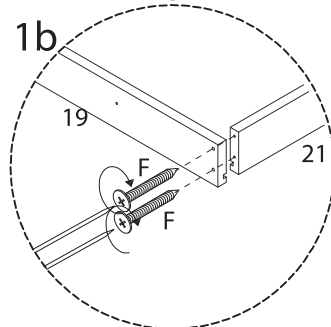

! (Warning icon)

! (Warning icon)

120'

1 (Person icon)

This section contains two instructional boxes. The top box shows a screwdriver and a power drill with a diagonal line through it, indicating that a power drill should not be used. The bottom box shows a block being placed on a mat and a block being cut with a saw, with a diagonal line through the saw icon, indicating that a saw should not be used. To the right of these boxes is a clock icon with the number '120'' below it, and a person icon with the number '1' below it.

x 1

D
M5
x
40
x 6

x 1

23

24

25

26

27