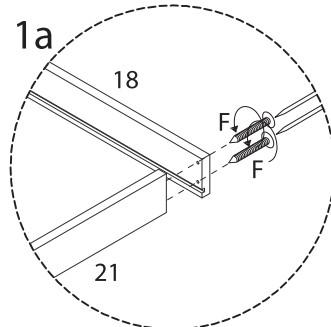

! (Warning icon)

! (Warning icon)

120'

1 (Person icon)

This section contains two instructional boxes. The top box shows a screwdriver and a power drill with a diagonal line through it, indicating that a power drill should not be used. The bottom box shows a block being placed on a mat and a block being cut with a saw, with a diagonal line through the saw icon, indicating that a saw should not be used. To the right of these boxes is a clock icon with the number '120'' below it, and a person icon with the number '1' below it.

x 1

D
M5
x
40
x 6

x 1

23

24

25

26

27