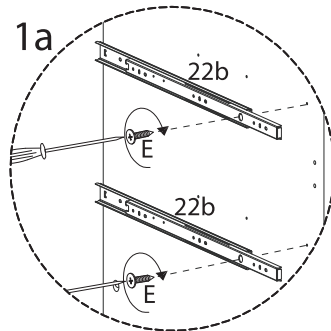

! (Warning icon)

! (Warning icon)

120'

1 (Person icon)

This section contains two instructional boxes. The top box shows a screwdriver and a power drill with a diagonal line through it, indicating that a power drill should not be used. The bottom box shows a block being placed on a mat and a block being cut with a saw, with a diagonal line through the saw icon, indicating that a saw should not be used. To the right of these boxes is a clock icon with the number '120'' below it, and a person icon with the number '1' below it.

x 42

F

M4
x
35

x 12

x 1

1

2

3