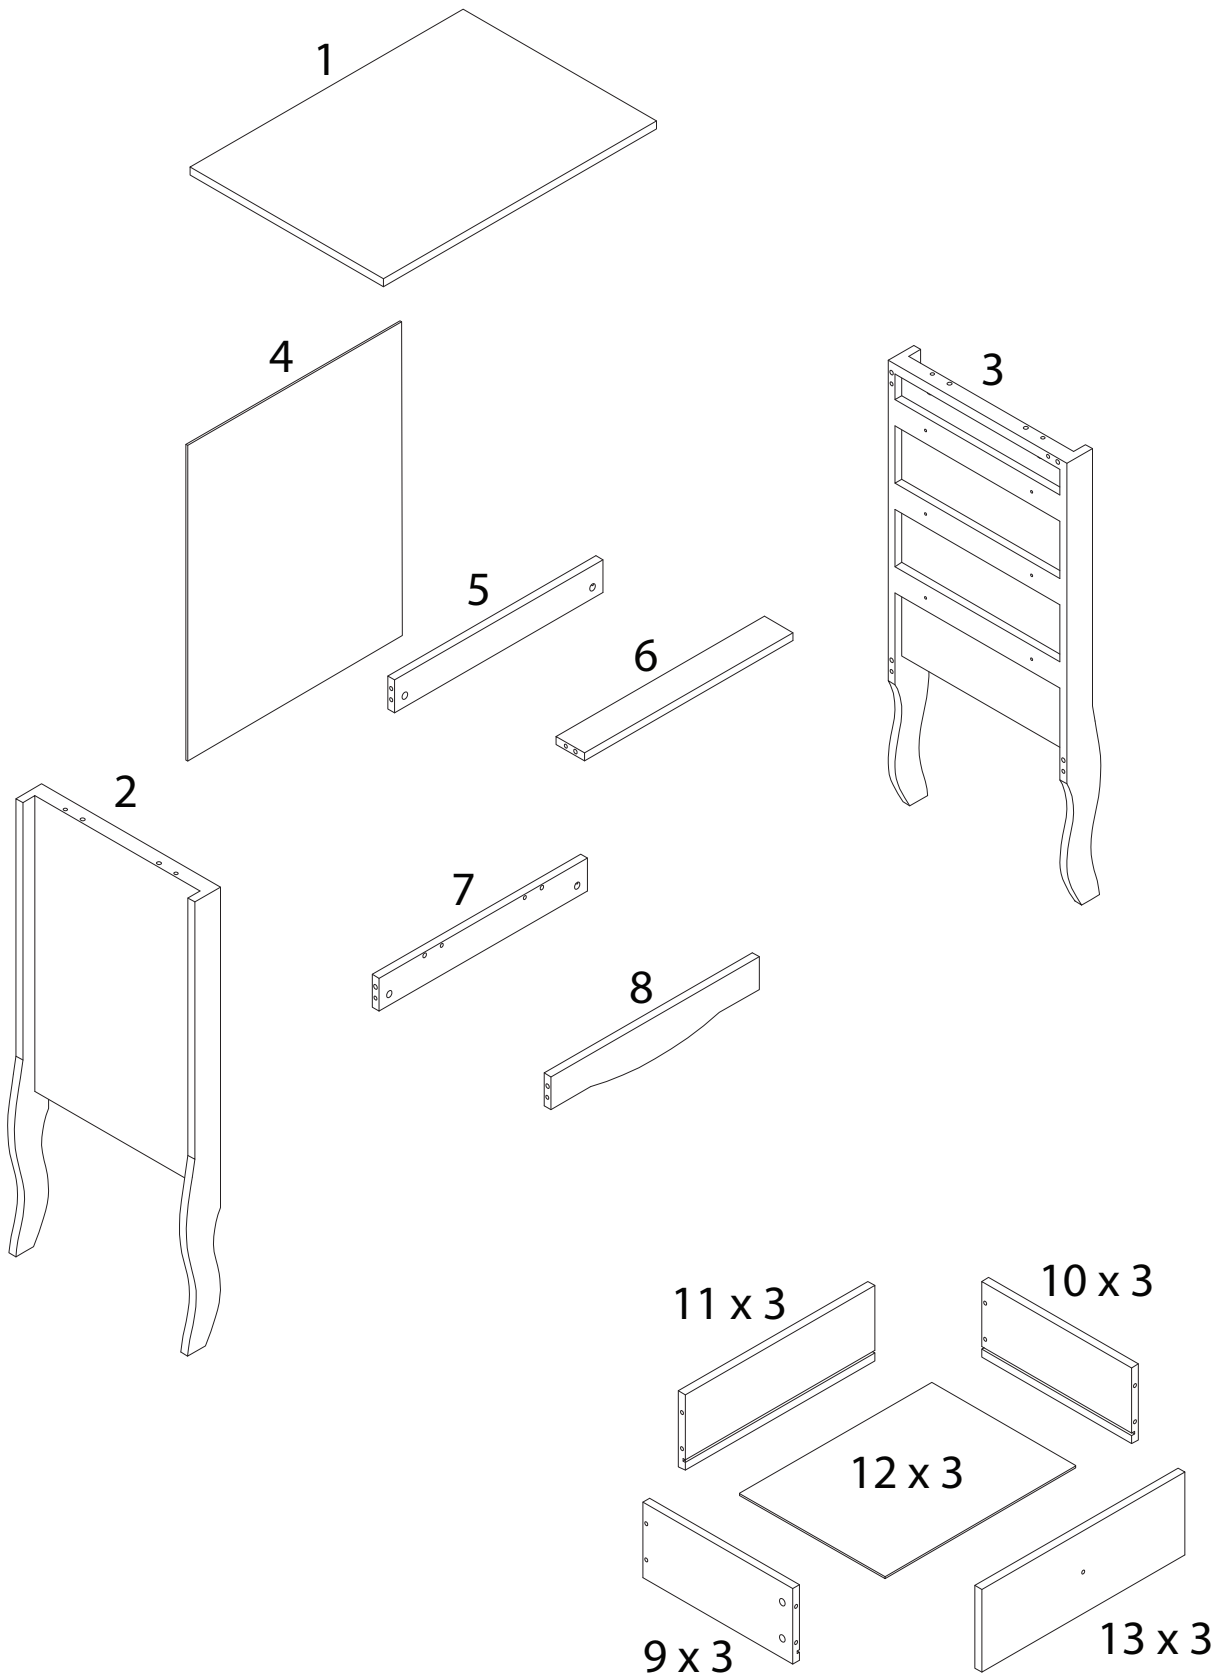

Assembly instructions for step 1/15:

- Use a screwdriver, not a power drill. (Icon: screwdriver in a circle, power drill with a slash through it)
- Estimated assembly time: 40 minutes. (Icon: clock face)
- Requires 1 person. (Icon: person silhouette)
- Warning: Sharp edges. (Icon: triangle with exclamation mark)
- Warning: Do not use power tools. (Icon: triangle with exclamation mark)

1

x 1

2

x 1

3

x 1

4

x 1