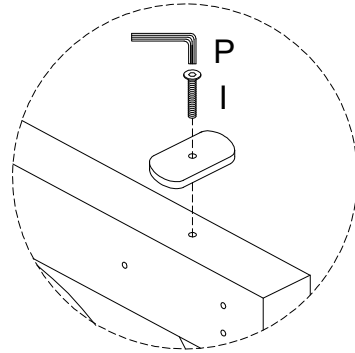

An icon showing an L-shaped metal bracket inside a circle. To its right is a power drill with a diagonal line through it, indicating it should not be used.	A warning triangle with an exclamation mark inside.	A clock face showing approximately 9:30.
<p>45'</p>		
An icon showing a rectangular block on a mat with a textured surface inside a circle. To its right is a similar block with a diagonal line through it, indicating it should not be used.	A warning triangle with an exclamation mark inside.	A simple line drawing of a person.
<p>2</p>		

A	B	C	D	E
				
x 1	x 2	x 1	x 1	x 2

F	G	H	I	J	
		 M8 x 20	 M8 x 50		
x 1	x 2	x 22	x 14	x 4	
K	L	M	N	O	P
					
x 24	x 12	x 4	x 24	x 2	x 1

1

2

3

C  x 1	D  x 1	H  M8 x 20 x 16	J  x 4	P  x 1
--	--	--	--	--

4

A  x 1