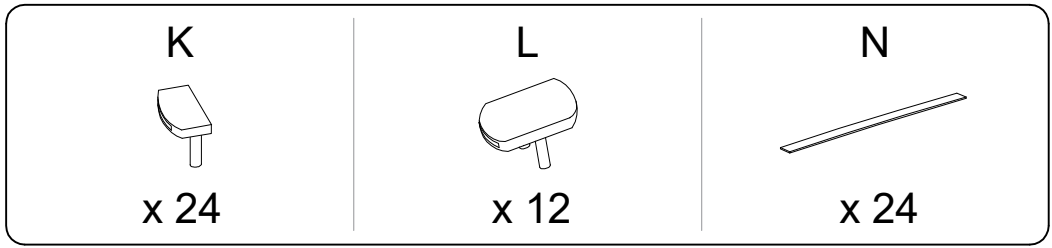

An icon showing an L-shaped metal bracket inside a circle. To its right is a power drill with a diagonal line through it, indicating it should not be used.	A warning triangle with an exclamation mark inside.	A clock face showing approximately 9:30.
<p>45'</p>		
An icon showing a rectangular block on a mat with a textured surface inside a circle. To its right is a similar block with a diagonal line through it, indicating it should not be used.	A warning triangle with an exclamation mark inside.	A simple line drawing of a person.
<p>2</p>		

A	B	C	D	E
				
x 1	x 2	x 1	x 1	x 2

F	G	H	I	J	
		 M8 x 20	 M8 x 50		
x 1	x 2	x 22	x 14	x 4	
K	L	M	N	O	P
					
x 24	x 12	x 4	x 24	x 2	x 1

1

2

3

C  x 1	D  x 1	H  M8 x 20 x 16	J  x 4	P  x 1
--	--	--	--	--

4

A  x 1

5

F  x 1	G  x 2	H  M8 x 20 x 2	I  M8 x 50 x 2	O  x 2	P  x 1
--	--	--	--	--	--

6

H  M8 x 20 x 4	P  x 1
--	--

7

8