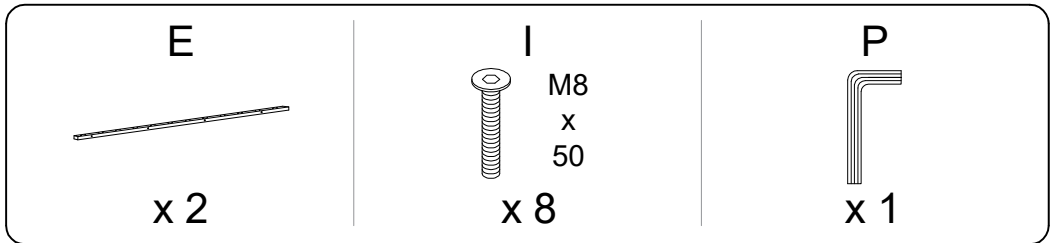

An icon showing an L-shaped metal bracket inside a circle. To its right is a power drill with a diagonal line through it, indicating it should not be used.	A warning triangle with an exclamation mark inside.	A clock face showing approximately 9:30.
<p>45'</p>		
An icon showing a rectangular block on a mat with a textured surface inside a circle. To its right is a similar block with a diagonal line through it, indicating it should not be used.	A warning triangle with an exclamation mark inside.	A simple line drawing of a person.
<p>2</p>		

A	B	C	D	E
				
x 1	x 2	x 1	x 1	x 2

F	G	H	I	J	
		 M8 x 20	 M8 x 50		
x 1	x 2	x 22	x 14	x 4	
K	L	M	N	O	P
					
x 24	x 12	x 4	x 24	x 2	x 1

1

2

3

C  x 1	D  x 1	H  M8 x 20 x 16	J  x 4	P  x 1
--	--	--	--	--

4

A  x 1

5

F  x 1	G  x 2	H  M8 x 20 x 2	I  M8 x 50 x 2	O  x 2	P  x 1
--	--	--	--	--	--

6

H  M8 x 20 x 4	P  x 1
--	--

7

8