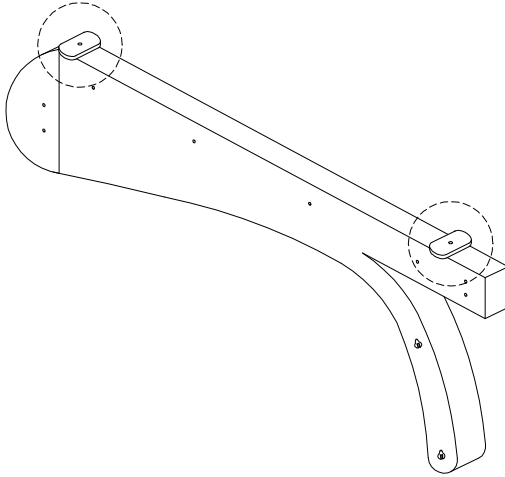

An icon showing an L-shaped metal bracket inside a circle. To its right is a power drill with a diagonal line through it, indicating it should not be used.	A warning triangle with an exclamation mark inside.	A clock face showing approximately 9:30.
<p>45'</p>		
An icon showing a rectangular block on a mat with a textured surface inside a circle. To its right is a similar block with a diagonal line through it, indicating it should not be used.	A warning triangle with an exclamation mark inside.	A simple line drawing of a person.
<p>2</p>		

A	B	C	D	E
				
x 1	x 2	x 1	x 1	x 2

F	G	H	I	J	
		 M8 x 20	 M8 x 50		
x 1	x 2	x 22	x 14	x 4	
K	L	M	N	O	P
					
x 24	x 12	x 4	x 24	x 2	x 1

1

2

3

C  x 1	D  x 1	H  M8 x 20 x 16	J  x 4	P  x 1
--	--	--	--	--

4

A  x 1

5

F  x 1	G  x 2	H  M8 x 20 x 2	I  M8 x 50 x 2	O  x 2	P  x 1
--	--	--	--	--	--

6

H  M8 x 20 x 4	P  x 1
--	--

7

8