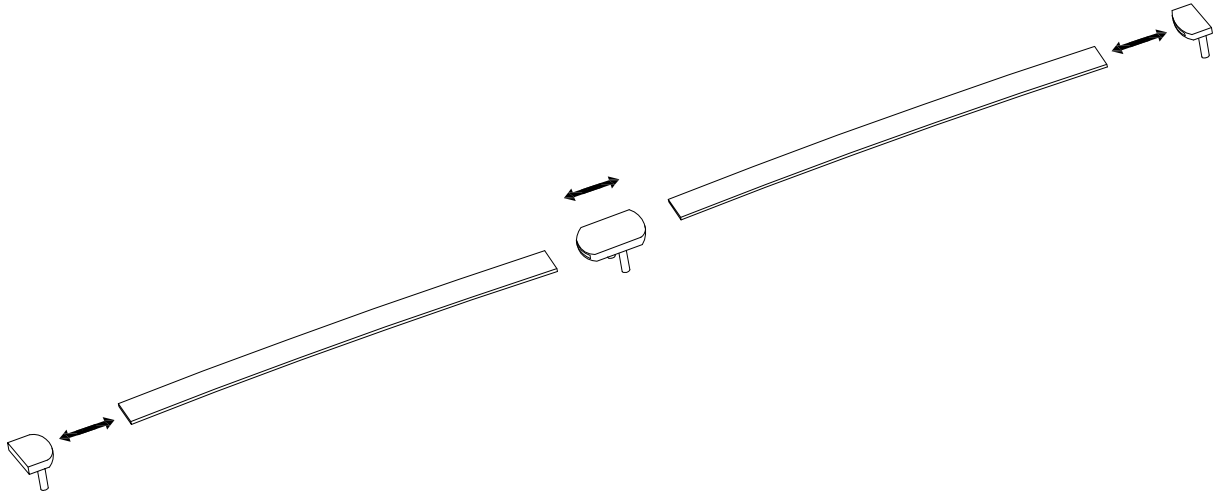

An icon showing an L-shaped metal bracket inside a circle. To its right is a power drill with a diagonal line through it, indicating it should not be used.	A warning triangle with an exclamation mark inside.	A clock face showing approximately 9:30.
<p>45'</p>		
An icon showing a rectangular block on a mat with a textured surface inside a circle. To its right is a similar block with a diagonal line through it, indicating it should not be used.	A warning triangle with an exclamation mark inside.	A simple line drawing of a person.
<p>2</p>		

5

F  x 1	G  x 2	H  M8 x 20 x 2	I  M8 x 50 x 2	O  x 2	P  x 1
--	--	--	--	--	--

6

H  M8 x 20 x 4	P  x 1
--	--

7

8