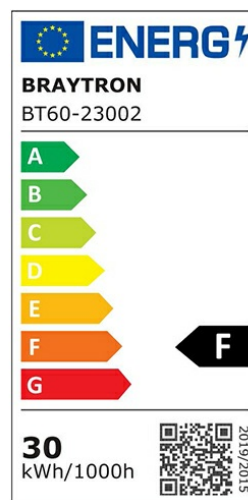

PRODUCT DATASHEET

MODEL NO BT60-23002

DESCRIPTION BRY-FLOOD-SC-30W-GRY-3000K-SNS-IP54-LED FLOODLIGHT

Luminare is intended to use in outdoor applications

General Characteristics

Model No	:	BT60-23002
Main Family	:	Outdoor Lighting
Sub Family	:	LED Floodlight
Type	:	Flood
Body Color	:	Grey
Lamp Shape	:	Directional
Dimmable	:	Not-Dimmable
Light Source	:	LED
Warranty	:	2 years
Class	:	Class I
IP	:	IP54
IK	:	IK06

Electrical Characteristics

Lifetime (at 2.7 h/day)	:	20000 h
Voltage	:	220-240V
Power Factor	:	>0,9
Material	:	Aluminium
Working Temperature	:	-20 C+40 C
Frequency	:	50-60 Hz

Package Informations

N.W.	:	7,58 kgs
G.W.	:	9,65 kgs
PCS/CTN	:	20 pcs
Length	:	340 mm
Width	:	340 mm
Height	:	400 mm
EAN	:	5949097707322

Product Characteristics

Wattage	:	30 w
Color Temperature	:	3000K
Quse Lumen	:	2550 lm
Color Rendering Index (CRI)	:	>70
Energy Efficiency Level	:	F
Beam Angle	:	120° Degrees
Color Category	:	Warm White

Dimensions & Weight

P. Length	:	160 mm
P. Width	:	34 mm
P. Height	:	178 mm
Weight	:	379 gr

Sensor Informations

Sensor Type	:	Motion
Detection Distance	:	2m-8m
Detection Speed	:	0,6-1,5m/s
Installation Height	:	1,8m-2,5m
Time Delay	:	10sec-7min
Lux	:	10-2000 lux