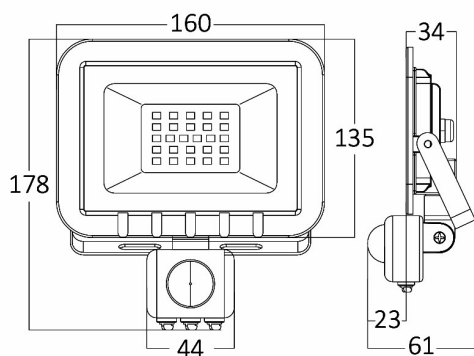

PRODUCT DATASHEET

MODEL NO BT60-23002

DESCRIPTION BRY-FLOOD-SC-30W-GRY-3000K-SNS-IP54-LED FLOODLIGHT

Luminare is intended to use in outdoor applications

General Characteristics

Model No	:	BT60-23002
Main Family	:	Outdoor Lighting
Sub Family	:	LED Floodlight
Type	:	Flood
Body Color	:	Grey
Lamp Shape	:	Directional
Dimmable	:	Not-Dimmable
Light Source	:	LED
Warranty	:	2 years
Class	:	Class I
IP	:	IP54
IK	:	IK06

Electrical Characteristics

Lifetime (at 2.7 h/day)	:	20000 h
Voltage	:	220-240V
Power Factor	:	>0,9
Material	:	Aluminium
Working Temperature	:	-20 C+40 C
Frequency	:	50-60 Hz

Package Informations

N.W.	:	7,58 kgs
G.W.	:	9,65 kgs
PCS/CTN	:	20 pcs
Length	:	340 mm
Width	:	340 mm
Height	:	400 mm
EAN	:	5949097707322

Product Characteristics

Wattage	:	30 w
Color Temperature	:	3000K
Quse Lumen	:	2550 lm
Color Rendering Index (CRI)	:	>70
Energy Efficiency Level	:	F
Beam Angle	:	120° Degrees
Color Category	:	Warm White

Dimensions & Weight

P. Length	:	160 mm
P. Width	:	34 mm
P. Height	:	178 mm
Weight	:	379 gr

Sensor Informations

Sensor Type	:	Motion
Detection Distance	:	2m-8m
Detection Speed	:	0,6-1,5m/s
Installation Height	:	1,8m-2,5m
Time Delay	:	10sec-7min
Lux	:	10-2000 lux