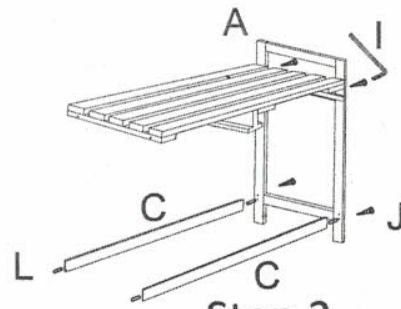

heute wohnen

Assembly Instruction

TEM NO.60731#

			 E x 1							
A x 1	B x 1	C x 2	D x 1	F x 4	G x 4	H x 2	I x 1	J x 8 SIZE:5X40mm	K x 11 SIZE:4X25mm	L x 4

Step 1

Step 2

Step 3

Step 4