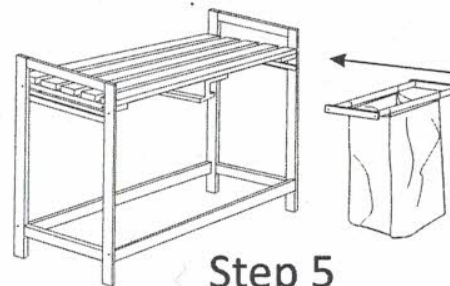

heute wohnen

Assembly Instruction

TEM NO.60731#

			 E x 1							
A x 1	B x 1	C x 2	D x 1	F x 4	G x 4	H x 2	I x 1	J x 8 SIZE:5X40mm	K x 11 SIZE:4X25mm	L x 4

Step 1

Step 2

Step 3

Step 4