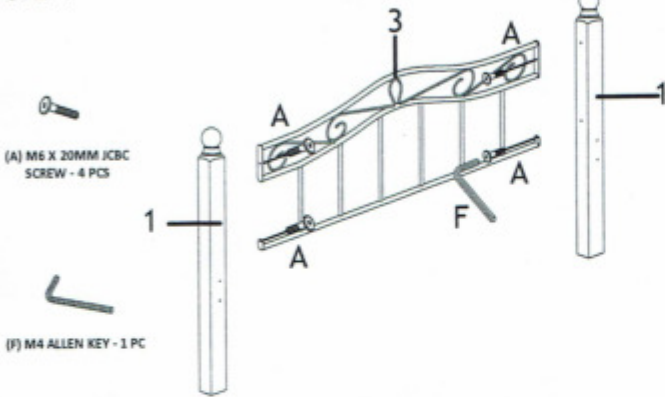

ASSEMBLY INSTRUCTION

MODEL : HOME 920 DOUBLE BED - 4 PCS WOODEN SUPPORT LEGS

Before you begin, please follow Assembly Instruction carefully. Follow them step by step.

STEP 1

STEP 2

STEP 3

STEP 4

ASSEMBLY INSTRUCTION

MODEL : HOME 920 DOUBLE BED - 4 PCS WOODEN SUPPORT LEGS

Before you begin, please follow Assembly Instruction carefully. Follow them step by step.

STEP 5

PART LIST

1) HEAD POST X 2 PCS	2) FOOT POST X 2 PCS	6) CENTER RAIL X 1PC
3) HEADBOARD X 1 PC	4) FOOTBOARD X 1 PC	7) METAL SIDE RAIL (WITH 26 HOLES) X 2 PCS
5) MIDDLE RAIL X 2 PCS	8) WOODEN CENTER SUPPORT LEGS X 4 PCS	

HARDWARE LIST

(A) M6 X 20MM JCBC SCREW - 16 PCS	(D) M6 X 50MM JCBC SCREW - 8 PCS
(B) SPRING WASHER M6 X 4 PCS	(E) M6 HEX NUTS - 4 PCS
(C) M6 X 35MM JCBC SCREW - 4 PCS	(F) M4 ALLEN KEY - 1 PC