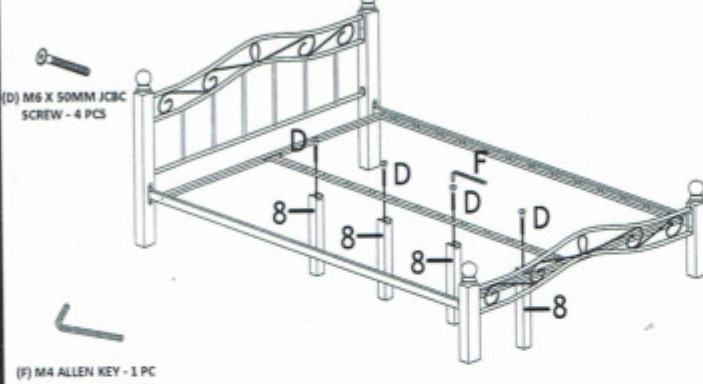

ASSEMBLY INSTRUCTION

MODEL : HOME 920 DOUBLE BED - 4 PCS WOODEN SUPPORT LEGS

Before you begin, please follow Assembly Instruction carefully. Follow them step by step.

STEP 1

STEP 2

STEP 3

STEP 4

ASSEMBLY INSTRUCTION

MODEL : HOME 920 DOUBLE BED - 4 PCS WOODEN SUPPORT LEGS

Before you begin, please follow Assembly Instruction carefully. Follow them step by step.

STEP 5

PART LIST

1) HEAD POST X 2 PCS	2) FOOT POST X 2 PCS	6) CENTER RAIL X 1PC
3) HEADBOARD X 1 PC	4) FOOTBOARD X 1 PC	7) METAL SIDE RAIL (WITH 26 HOLES) X 2 PCS
5) MIDDLE RAIL X 2 PCS	8) WOODEN CENTER SUPPORT LEGS X 4 PCS	

HARDWARE LIST

(A) M6 X 20MM JCBC SCREW - 16 PCS	(D) M6 X 50MM JCBC SCREW - 8 PCS
(B) SPRING WASHER M6 X 4 PCS	(E) M6 HEX NUTS - 4 PCS
(C) M6 X 35MM JCBC SCREW - 4 PCS	(F) M4 ALLEN KEY - 1 PC