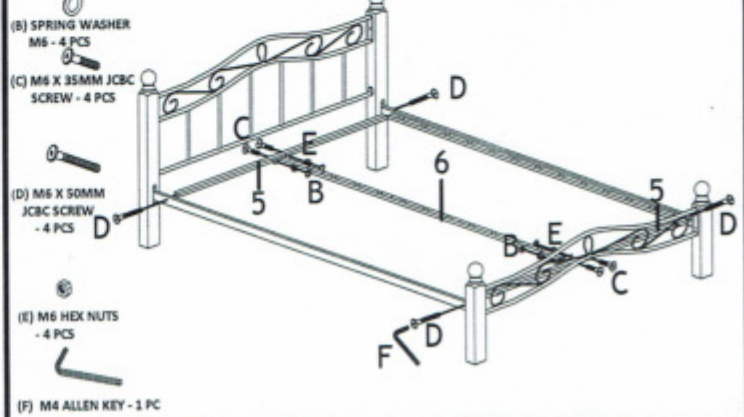

ASSEMBLY INSTRUCTION

MODEL : HOME 920 DOUBLE BED - 4 PCS WOODEN SUPPORT LEGS

Before you begin, please follow Assembly Instruction carefully. Follow them step by step.

STEP 1

STEP 2

STEP 3

STEP 4

ASSEMBLY INSTRUCTION

MODEL : HOME 920 DOUBLE BED - 4 PCS WOODEN SUPPORT LEGS

Before you begin, please follow Assembly Instruction carefully. Follow them step by step.

STEP 5

PART LIST

1) HEAD POST X 2 PCS	2) FOOT POST X 2 PCS	6) CENTER RAIL X 1PC
3) HEADBOARD X 1 PC	4) FOOTBOARD X 1 PC	7) METAL SIDE RAIL (WITH 26 HOLES) X 2 PCS
5) MIDDLE RAIL X 2 PCS	8) WOODEN CENTER SUPPORT LEGS X 4 PCS	

HARDWARE LIST

(A) M6 X 20MM JCBC SCREW - 16 PCS	(D) M6 X 50MM JCBC SCREW - 8 PCS
(B) SPRING WASHER M6 X 4 PCS	(E) M6 HEX NUTS - 4 PCS
(C) M6 X 35MM JCBC SCREW - 4 PCS	(F) M4 ALLEN KEY - 1 PC