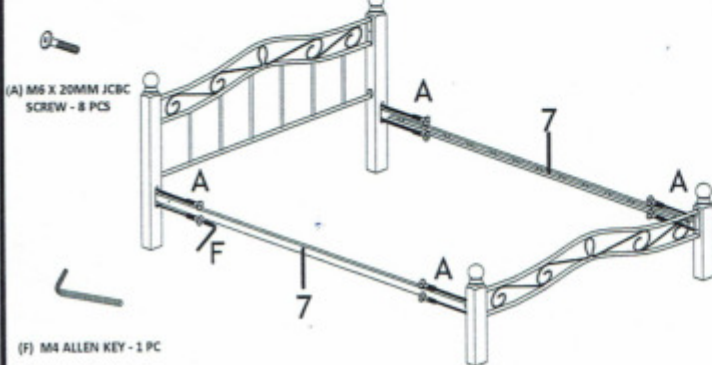

ASSEMBLY INSTRUCTION

MODEL : HOME 920 DOUBLE BED - 4 PCS WOODEN SUPPORT LEGS

Before you begin, please follow Assembly Instruction carefully. Follow them step by step.

STEP 1

STEP 2

STEP 3

STEP 4

ASSEMBLY INSTRUCTION

MODEL : HOME 920 DOUBLE BED - 4 PCS WOODEN SUPPORT LEGS

Before you begin, please follow Assembly Instruction carefully. Follow them step by step.

STEP 5

PART LIST

1) HEAD POST X 2 PCS	2) FOOT POST X 2 PCS	6) CENTER RAIL X 1PC
3) HEADBOARD X 1 PC	4) FOOTBOARD X 1 PC	7) METAL SIDE RAIL (WITH 26 HOLES) X 2 PCS
5) MIDDLE RAIL X 2 PCS	8) WOODEN CENTER SUPPORT LEGS X 4 PCS	

HARDWARE LIST

(A) M6 X 20MM JCBC SCREW - 16 PCS	(D) M6 X 50MM JCBC SCREW - 8 PCS
(B) SPRING WASHER M6 X 4 PCS	(E) M6 HEX NUTS - 4 PCS
(C) M6 X 35MM JCBC SCREW - 4 PCS	(F) M4 ALLEN KEY - 1 PC