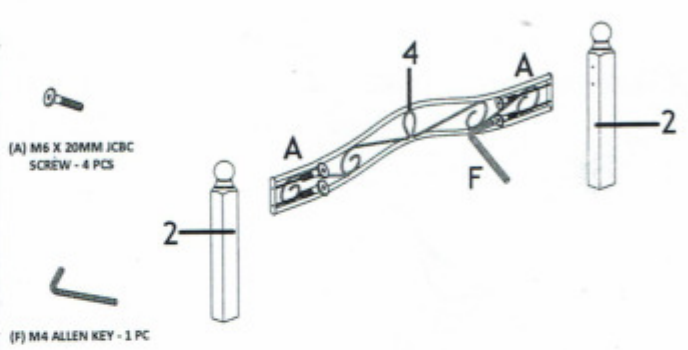

ASSEMBLY INSTRUCTION

MODEL : HOME 920 DOUBLE BED - 4 PCS WOODEN SUPPORT LEGS

Before you begin, please follow Assembly Instruction carefully. Follow them step by step.

STEP 1

STEP 2

STEP 3

STEP 4

ASSEMBLY INSTRUCTION

MODEL : HOME 920 DOUBLE BED - 4 PCS WOODEN SUPPORT LEGS

Before you begin, please follow Assembly Instruction carefully. Follow them step by step.

STEP 5

PART LIST

1) HEAD POST X 2 PCS	2) FOOT POST X 2 PCS	6) CENTER RAIL X 1PC
3) HEADBOARD X 1 PC	4) FOOTBOARD X 1 PC	7) METAL SIDE RAIL (WITH 26 HOLES) X 2 PCS
5) MIDDLE RAIL X 2 PCS	8) WOODEN CENTER SUPPORT LEGS X 4 PCS	

HARDWARE LIST

(A) M6 X 20MM JCBC SCREW - 16 PCS	(D) M6 X 50MM JCBC SCREW - 8 PCS
(B) SPRING WASHER M6 X 4 PCS	(E) M6 HEX NUTS - 4 PCS
(C) M6 X 35MM JCBC SCREW - 4 PCS	(F) M4 ALLEN KEY - 1 PC