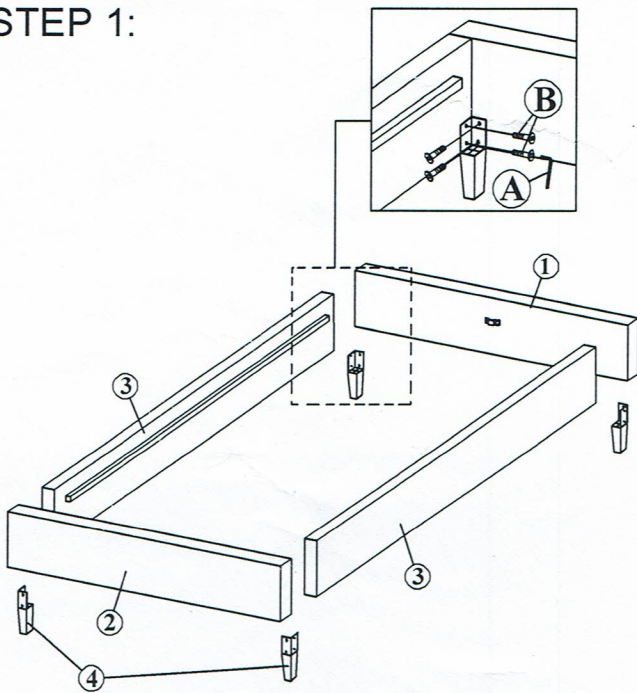

ASSEMBLY INSTRUCTIONS

MODEL : BD334-FS

ITEM CODE :

1925/1983/1981/1982

COMPONENT

Front Panel - 1 pc ①	Footboard - 1 pc ②	Side Rail - 2 pcs ③	Bed Leg - 4 pcs ④	Center Support Leg - 3 pcs ⑤	Center Rail - 1 pc ⑥	Bed Slats - 2sets(13pcs) ⑦

HARDWARE

Allen Key M5 - 1 pc A	JCBB Bolt M8 x 16mm - 16 pcs B	Wood Screw M4 x 20mm - 2 pcs C	Wood Screw M4 x 25mm - 12 pcs D	JCBC Bolt M6 x 40mm - 6 pcs E	Allen Key M4 - 1 pc F

STEP 1:

STEP 2:

STEP 1:

*IMPORTANT*Please lift up the bed to move with 2 or more people. DO NOT DRAG THE BED!