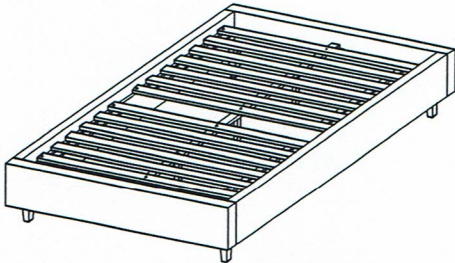

ASSEMBLY INSTRUCTIONS

MODEL : BD334-FS

ITEM CODE :

1925/1983/1981/1982

COMPONENT

Front Panel - 1 pc ①	Footboard - 1 pc ②	Side Rail - 2 pcs ③	Bed Leg - 4 pcs ④	Center Support Leg - 3 pcs ⑤	Center Rail - 1 pc ⑥	Bed Slats - 2sets(13pcs) ⑦

HARDWARE

Allen Key M5 - 1 pc A	JCBB Bolt M8 x 16mm - 16 pcs B	Wood Screw M4 x 20mm - 2 pcs C	Wood Screw M4 x 25mm - 12 pcs D	JCBC Bolt M6 x 40mm - 6 pcs E	Allen Key M4 - 1 pc F