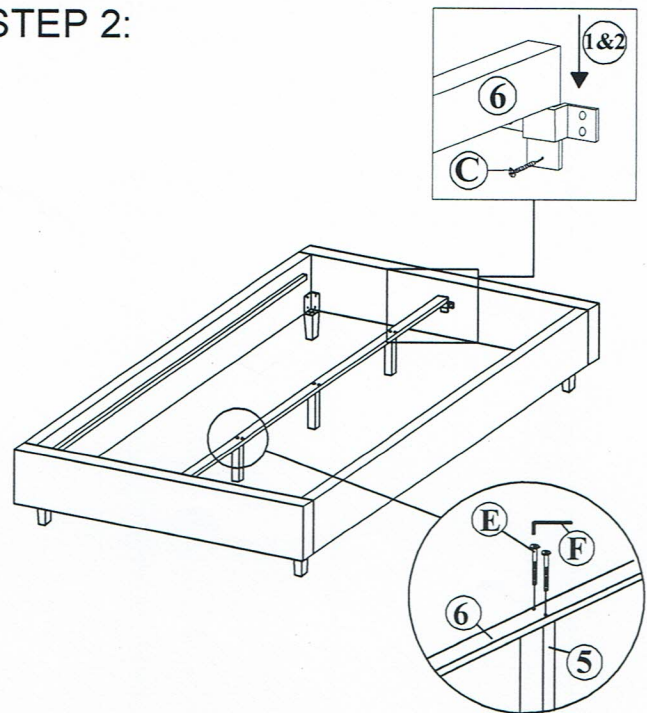

ASSEMBLY INSTRUCTIONS

MODEL : BD334-FS

ITEM CODE :

1925/1983/1981/1982

COMPONENT

Front Panel - 1 pc ①	Footboard - 1 pc ②	Side Rail - 2 pcs ③	Bed Leg - 4 pcs ④	Center Support Leg - 3 pcs ⑤	Center Rail - 1 pc ⑥	Bed Slats - 2sets(13pcs) ⑦

HARDWARE

Allen Key M5 - 1 pc A	JCBB Bolt M8 x 16mm - 16 pcs B	Wood Screw M4 x 20mm - 2 pcs C	Wood Screw M4 x 25mm - 12 pcs D	JCBC Bolt M6 x 40mm - 6 pcs E	Allen Key M4 - 1 pc F

STEP 1:

STEP 2:

STEP 1:

*IMPORTANT*Please lift up the bed to move with 2 or more people. DO NOT DRAG THE BED!