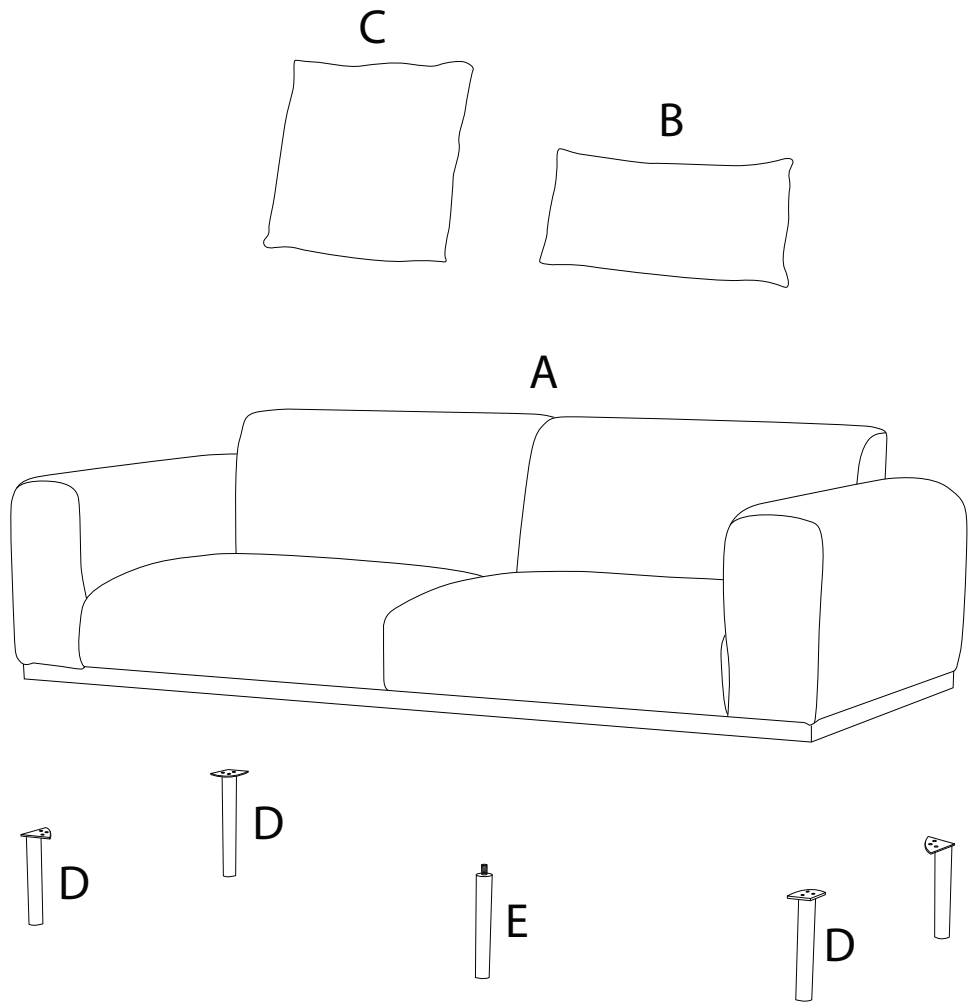

MALMO

An icon showing an L-shaped metal bracket inside a circle. To its right is a power drill with a diagonal line through it, indicating it should not be used.	A warning triangle containing an exclamation mark.	A circular clock face with tick marks around the perimeter and two hands pointing to approximately 12:30.
<p>30'</p>		
An icon showing a rectangular block on a mat with a hatched pattern. To its right is the same block being lifted by a hand, with a diagonal line through it, indicating it should not be lifted.	A warning triangle containing an exclamation mark.	A simple line drawing of a person standing.
<p>2</p>		

1

2