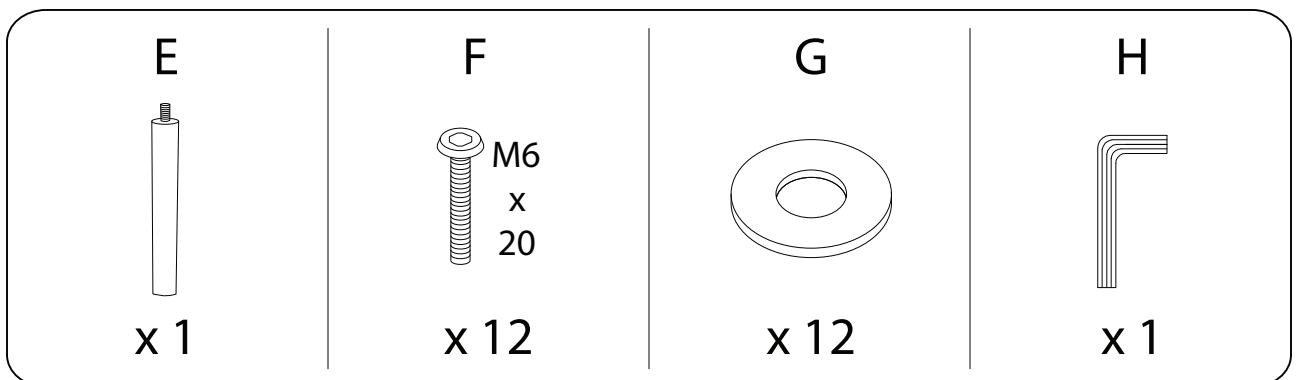

MALMO

An icon showing an L-shaped metal bracket inside a circle. To its right is a power drill with a diagonal line through it, indicating it should not be used.	A warning triangle containing an exclamation mark.	A circular clock face with tick marks around the perimeter and two hands pointing to approximately 12:30.
<p>30'</p>		
An icon showing a rectangular block on a mat with a hatched pattern. To its right is the same block being lifted by a hand, with a diagonal line through it, indicating it should not be lifted.	A warning triangle containing an exclamation mark.	A simple line drawing of a person standing.
<p>2</p>		