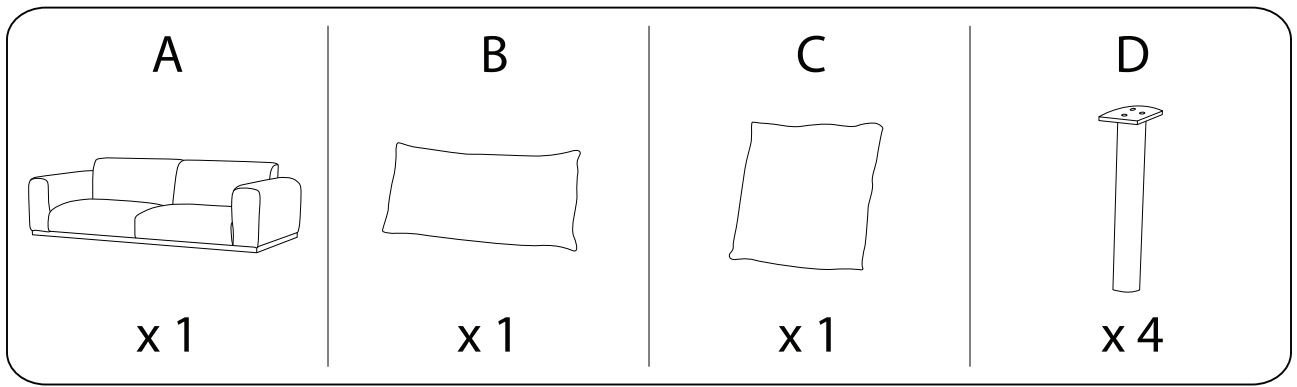

MALMO

An icon showing an L-shaped metal bracket inside a circle. To its right is a power drill with a diagonal line through it, indicating it should not be used.	A warning triangle containing an exclamation mark.	A circular clock face with tick marks around the perimeter and two hands pointing to approximately 12:30.
<p>30'</p>		
An icon showing a rectangular block on a mat with a hatched pattern. To its right is the same block being lifted by a hand, with a diagonal line through it, indicating it should not be lifted.	A warning triangle containing an exclamation mark.	A simple line drawing of a person standing.
<p>2</p>		