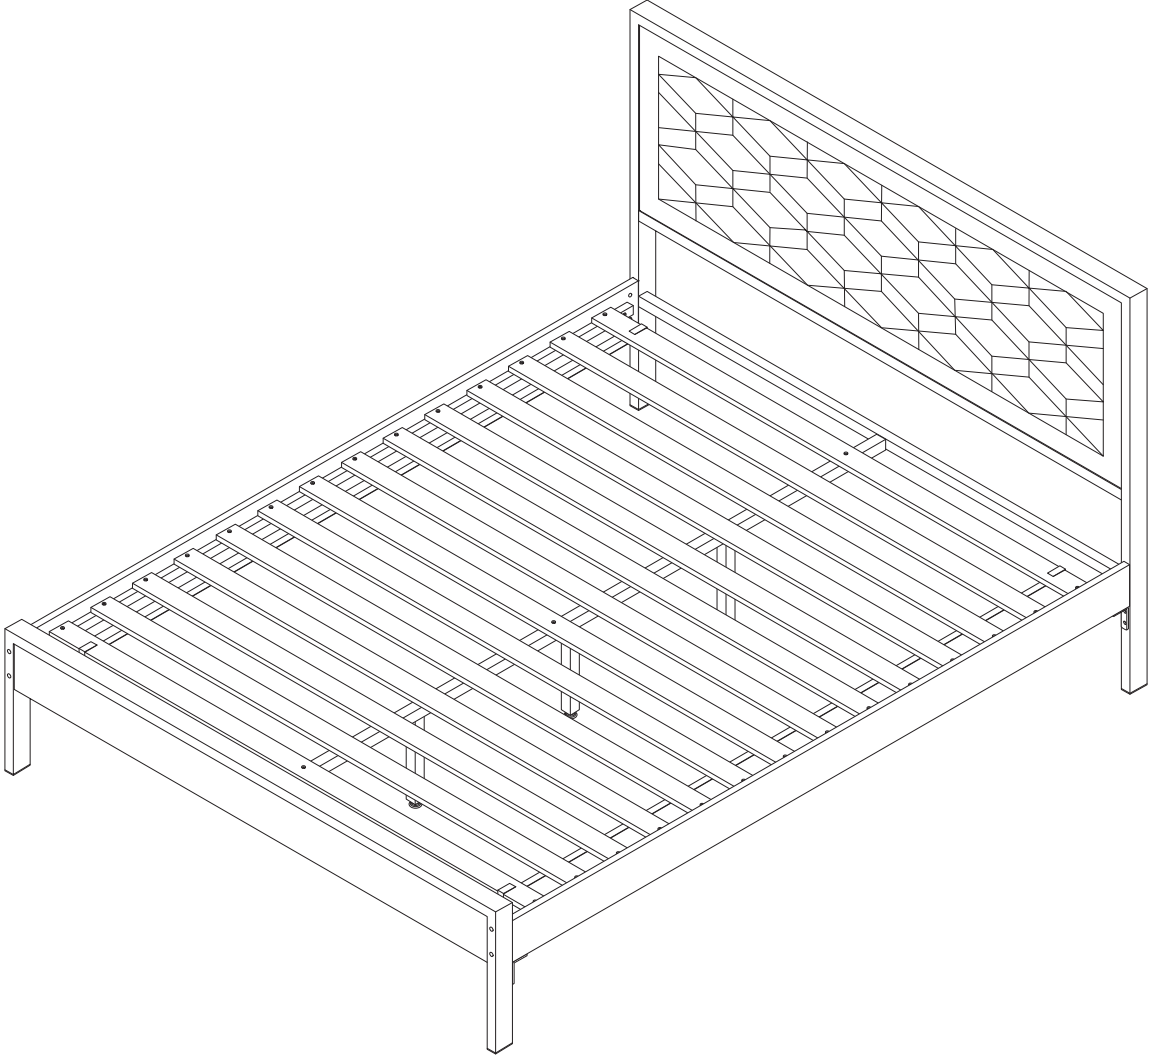

ERVILLERS

Assembly instructions for the bed frame, including tool requirements, time, and personnel.

Tools: A circle containing a screwdriver and an Allen key. A power drill is shown with a diagonal line through it, indicating it is not required.

Warning: A triangle with an exclamation mark.

Time: A clock icon with the text "45'".

Personnel: A stick figure icon with the text "2".

A

M6
x
90
x 8

B

x 1

C

M4
x
25
x 28

H

x 3

I

x 3

J

x 4

K