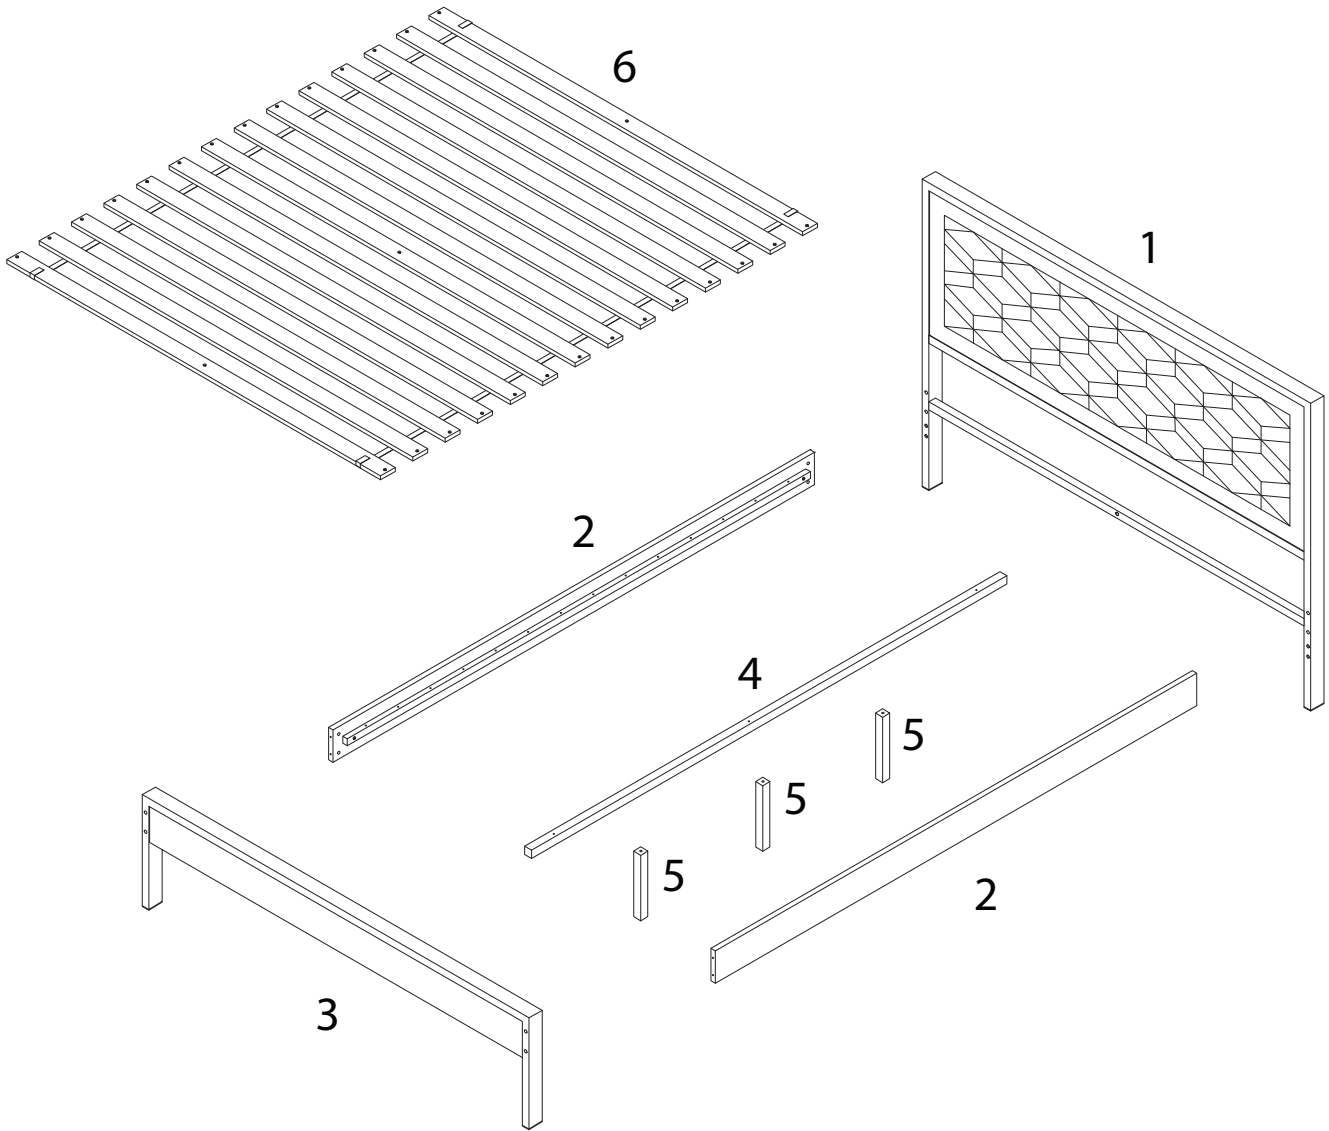

ERVILLERS

Assembly instructions for the bed frame, including tool requirements, time, and personnel.

Tools: A circle containing a screwdriver and an Allen key. A power drill is shown with a diagonal line through it, indicating it is not required.

Warning: A triangle with an exclamation mark.

Time: A clock icon with the text "45'".

Personnel: A stick figure icon with the text "2".

A

M6
x
90
x 8

B

x 1

C