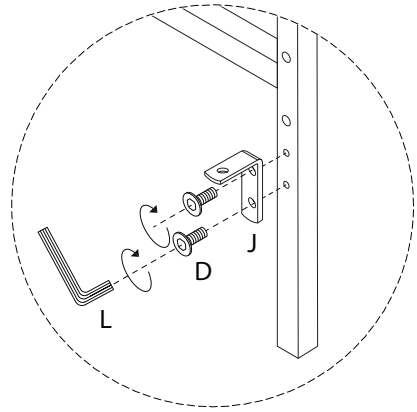

ERVILLERS

Assembly instructions for the bed frame, including tool requirements, time, and personnel.

Tools: A circle containing a screwdriver and an Allen key. A power drill is shown with a diagonal line through it, indicating it is not required.

Warning: A triangle with an exclamation mark.

Time: A clock icon with the text "45'".

Personnel: A stick figure icon with the text "2".

A

M6
x
90
x 8

B

x 1

C

M4
x
25
x 28

H

x 3

I

x 3

J

x 4

K

x 1

L

x 1

M

M6
x
25
x 3

1

2

3