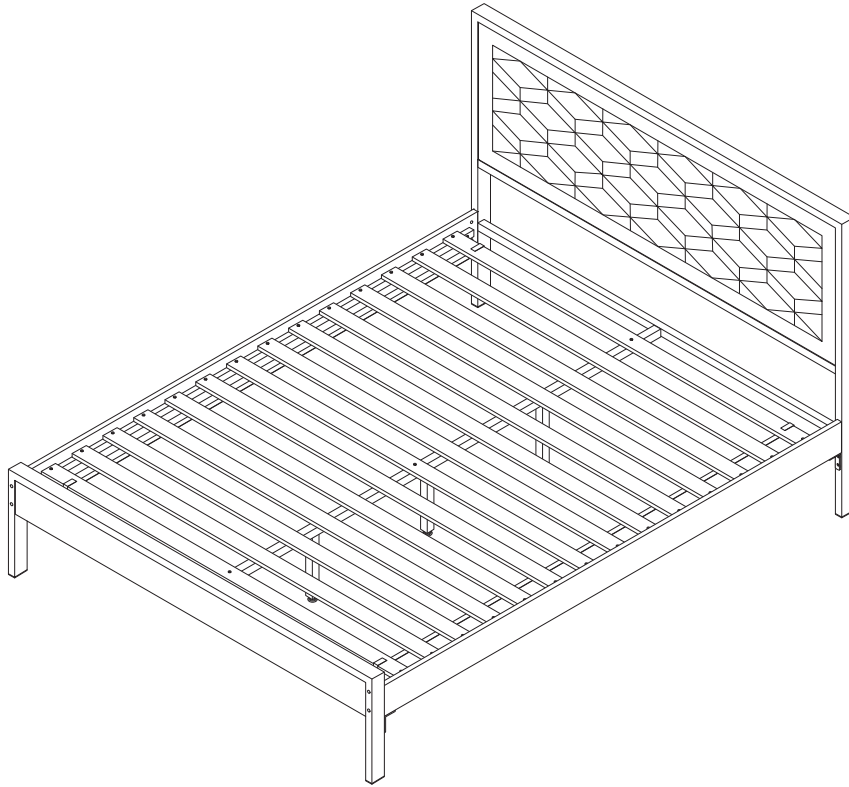

ERVILLERS

Assembly instructions for the bed frame, including tool requirements, time, and personnel.

Tools: A circle containing a screwdriver and an Allen key. A power drill is shown with a diagonal line through it, indicating it is not required.

Warning: A triangle with an exclamation mark.

Time: A clock icon with the text "45'".

Personnel: A stick figure icon with the text "2".

A

M6
x
90
x 8

B

x 1

C