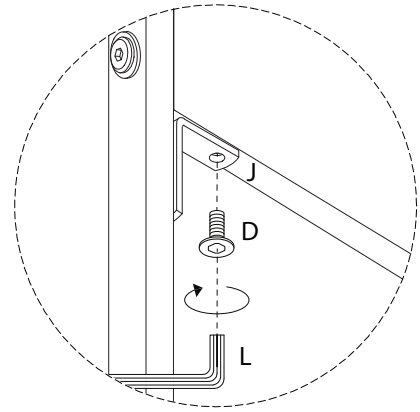

Warning: A triangle with an exclamation mark.

Time: A clock icon with the text "45'".

Personnel: A stick figure icon with the text "2".

A

M6
x
90
x 8

B

x 1

C

D

x 4

L

x 1

4

F

x 4

K