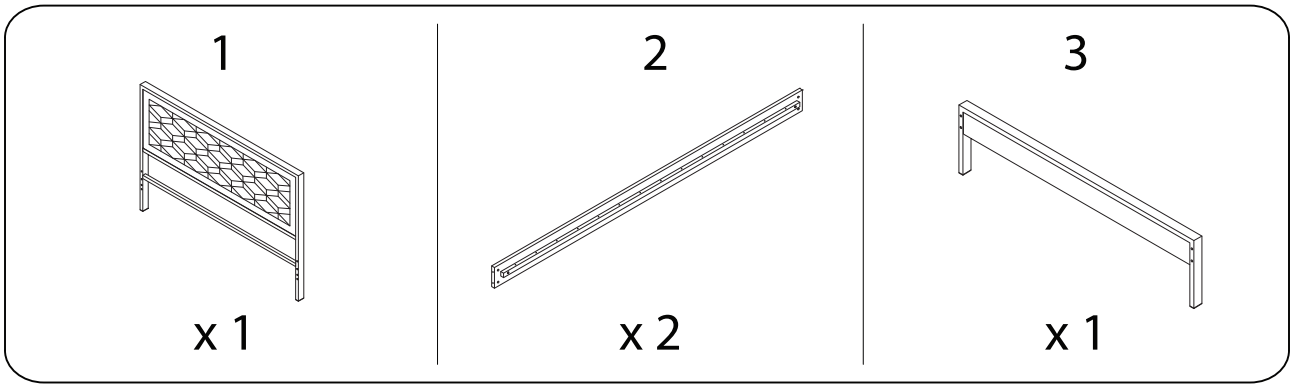

ERVILLERS

Assembly instructions for the bed frame, including tool requirements, time, and personnel.

Tools: A circle containing a screwdriver and an Allen key. A power drill is shown with a diagonal line through it, indicating it is not required.

Warning: A triangle with an exclamation mark.

Time: A clock icon with the text "45'".

Personnel: A stick figure icon with the text "2".

A

M6
x
90
x 8

B

x 1

C