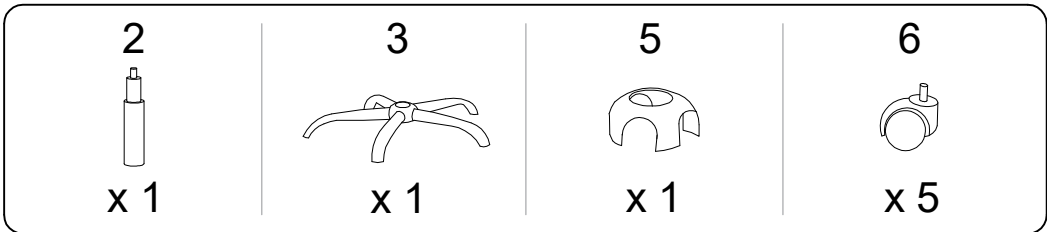

Diagram illustrating assembly instructions and safety warnings:

- Warning 1:** A triangle with an exclamation mark points to a box containing:
 - An icon of an L-shaped metal bracket.
 - An icon of a power drill with a slash through it, indicating that a power drill should not be used.
- Warning 2:** A triangle with an exclamation mark points to a box containing:
 - An icon of a rectangular block being placed on a textured surface.
 - An icon of a rectangular block with a slash through it, indicating that the block should not be placed on a hard surface.
- Time:** A clock icon with the text "30'" below it, indicating a 30-minute assembly time.
- Person:** An icon of a person with the text "1" below it, indicating that one person is required for assembly.

1

4

2

5

3

6 x 5

!

1

2

<p>1</p>  <p>x 1</p>	<p>4</p>  <p>x 1</p>	<p>7</p> <p>M6 x 18</p>  <p>x 4</p>	<p>8</p>  <p>x 1</p>
---	---	---	---

3