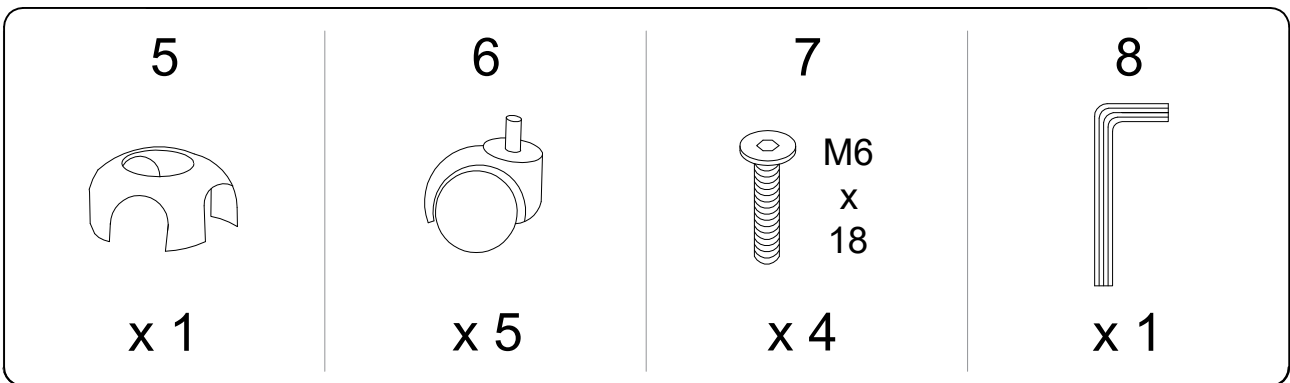

Diagram illustrating assembly instructions and safety warnings:

- Warning 1:** A triangle with an exclamation mark points to a box containing:
 - An icon of an L-shaped metal bracket.
 - An icon of a power drill with a slash through it, indicating that a power drill should not be used.
- Warning 2:** A triangle with an exclamation mark points to a box containing:
 - An icon of a rectangular block being placed on a textured surface.
 - An icon of a rectangular block with a slash through it, indicating that the block should not be placed on a hard surface.
- Time:** A clock icon with the text "30'" below it, indicating a 30-minute assembly time.
- Person:** An icon of a person with the text "1" below it, indicating that one person is required for assembly.

1

4

2

5

3

6 x 5

!

1

2

<p>1</p>  <p>x 1</p>	<p>4</p>  <p>x 1</p>	<p>7</p> <p>M6 x 18</p>  <p>x 4</p>	<p>8</p>  <p>x 1</p>
---	---	---	---

3