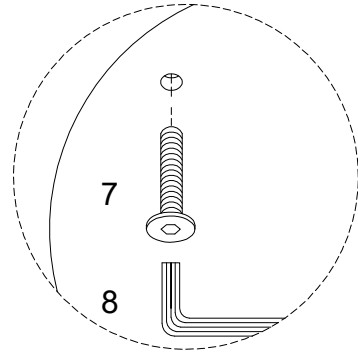

Diagram illustrating assembly instructions and safety warnings:

- Warning 1:** A triangle with an exclamation mark points to a box containing:
 - An icon of an L-shaped metal bracket.
 - An icon of a power drill with a slash through it, indicating that a power drill should not be used.
- Warning 2:** A triangle with an exclamation mark points to a box containing:
 - An icon of a rectangular block being placed on a textured surface.
 - An icon of a rectangular block with a slash through it, indicating that the block should not be placed on a hard surface.
- Time:** A clock icon with the text "30'" below it, indicating a 30-minute assembly time.
- Person:** An icon of a person with the text "1" below it, indicating that one person is required for assembly.

1

4

2

5

3

6 x 5

!

1

2

<p>1</p>  <p>x 1</p>	<p>4</p>  <p>x 1</p>	<p>7</p> <p>M6 x 18</p>  <p>x 4</p>	<p>8</p>  <p>x 1</p>
---	---	---	---

3