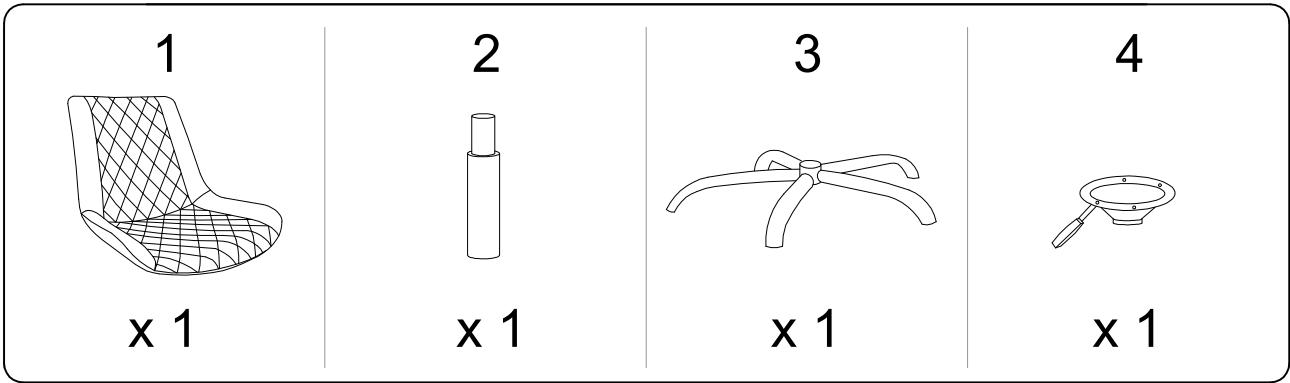

Diagram illustrating assembly instructions and safety warnings:

- Warning 1:** A triangle with an exclamation mark points to a box containing:
 - An icon of an L-shaped metal bracket.
 - An icon of a power drill with a slash through it, indicating that a power drill should not be used.
- Warning 2:** A triangle with an exclamation mark points to a box containing:
 - An icon of a rectangular block being placed on a textured surface.
 - An icon of a rectangular block with a slash through it, indicating that the block should not be placed on a hard surface.
- Time:** A clock icon with the text "30'" below it, indicating a 30-minute assembly time.
- Person:** An icon of a person with the text "1" below it, indicating that one person is required for assembly.