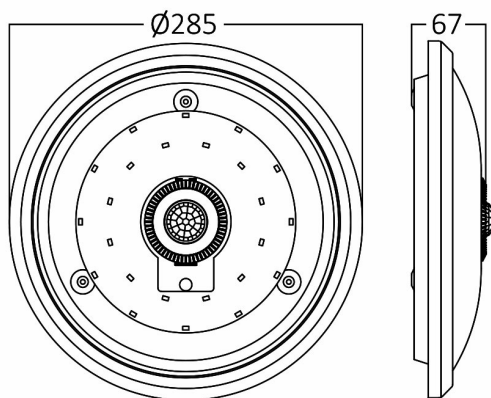

PRODUCT DATASHEET

MODEL NO BC15-00330

DESCRIPTION BRY-SENSA-15W-SNS-6500K-LED CEILING LIGHT

General Characteristics

Model No	:	BC15-00330
Main Family	:	Indoor Lighting
Sub Family	:	Fixtures
Type	:	Ceiling Light
Body Color	:	White
Lamp Shape	:	Non-Directional
Dimmable	:	Not-Dimmable
Light Source	:	LED
Warranty	:	2 years
Class	:	Class II
IP	:	IP20

Electrical Characteristics

Lifetime (at 2.7 h/day)	:	20000 h
Voltage	:	220-240V
Power Factor	:	>0,5
Material	:	Metal
Working Temperature	:	-20 C+40 C
Frequency	:	50-60 Hz

Package Informations

N.W.	:	5,00 kgs
G.W.	:	7,10 kgs
PCS/CTN	:	10 pcs
Length	:	380 mm
Width	:	315 mm
Height	:	615 mm
EAN	:	5949097703522

Product Characteristics

Wattage	:	15 w
Color Temperature	:	6500K
Quse Lumen	:	1460 lm
Color Rendering Index (CRI)	:	>80
Energy Efficiency Level	:	F
Beam Angle	:	120° Degrees
Color Category	:	Cool White

Dimensions & Weight

Diameter	:	285 mm
P. Height	:	67 mm
Weight	:	500 gr

Sensor Informations

Sensor Type	:	Motion
Detection Distance	:	Max. 6m
Installation Height	:	1,5m-3,5m
Time Delay	:	8sec-2min