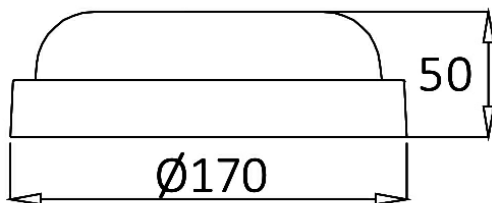

PRODUCT DATASHEET

MODEL NO BC17-21130

DESCRIPTION BRY-BULKHEAD-B-RND-15W-WHT-IP54-SNS-6500K-LED BULK

Luminare is intended to use in outdoor applications

General Characteristics

Model No	:	BC17-21130
Main Family	:	Outdoor Lighting
Sub Family	:	LED Bulkhead
Type	:	Bulkhead
Body Color	:	White
Lamp Shape	:	Non-Directional
Dimmable	:	Not-Dimmable
Light Source	:	LED
Warranty	:	2 years
Class	:	Class II
IP	:	IP54
IK	:	IK03

Electrical Characteristics

Lifetime (at 2.7 h/day)	:	20000 h
Voltage	:	220-240V
Power Factor	:	>0,5
Material	:	PP
Working Temperature	:	-20 C+40 C
Frequency	:	50-60 Hz

Package Informations

N.W.	:	3,70 kgs
G.W.	:	5,25 kgs
PCS/CTN	:	20 pcs
Length	:	355 mm
Width	:	290 mm
Height	:	363 mm
EAN	:	5949097713545

Product Characteristics

Wattage	:	15 w
Color Temperature	:	6500K
Quse Lumen	:	1460 lm
Color Rendering Index (CRI)	:	>80
Energy Efficiency Level	:	F
Beam Angle	:	120° Degrees
Color Category	:	Cool White

Dimensions & Weight

Diameter	:	170 mm
P. Height	:	50 mm
Weight	:	185 gr

Sensor Informations

Sensor Type	:	Infrared
Detection Distance	:	Max. 6m (<24C)
Detection Speed	:	0,8-1,5m/s
Detection Angle	:	100° Degrees
Installation Height	:	0,8m-2m
Time Delay	:	60sec
Lux	:	20 lux (<24°C)