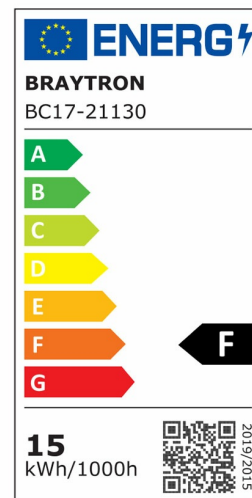

PRODUCT DATASHEET

MODEL NO BC17-21130

DESCRIPTION BRY-BULKHEAD-B-RND-15W-WHT-IP54-SNS-6500K-LED BULK

Luminare is intended to use in outdoor applications

General Characteristics

Model No	:	BC17-21130
Main Family	:	Outdoor Lighting
Sub Family	:	LED Bulkhead
Type	:	Bulkhead
Body Color	:	White
Lamp Shape	:	Non-Directional
Dimmable	:	Not-Dimmable
Light Source	:	LED
Warranty	:	2 years
Class	:	Class II
IP	:	IP54
IK	:	IK03

Electrical Characteristics

Lifetime (at 2.7 h/day)	:	20000 h
Voltage	:	220-240V
Power Factor	:	>0,5
Material	:	PP
Working Temperature	:	-20 C+40 C
Frequency	:	50-60 Hz

Package Informations

N.W.	:	3,70 kgs
G.W.	:	5,25 kgs
PCS/CTN	:	20 pcs
Length	:	355 mm
Width	:	290 mm
Height	:	363 mm
EAN	:	5949097713545

Product Characteristics

Wattage	:	15 w
Color Temperature	:	6500K
Quse Lumen	:	1460 lm
Color Rendering Index (CRI)	:	>80
Energy Efficiency Level	:	F
Beam Angle	:	120° Degrees
Color Category	:	Cool White

Dimensions & Weight

Diameter	:	170 mm
P. Height	:	50 mm
Weight	:	185 gr

Sensor Informations

Sensor Type	:	Infrared
Detection Distance	:	Max. 6m (<24C)
Detection Speed	:	0,8-1,5m/s
Detection Angle	:	100° Degrees
Installation Height	:	0,8m-2m
Time Delay	:	60sec
Lux	:	20 lux (<24°C)