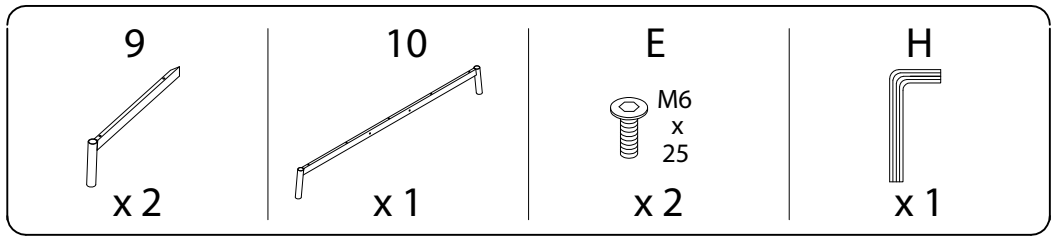

Assembly instructions for step 1/11:

- Tools:** A circular icon contains a screwdriver and an L-shaped hex key. A power drill is shown with a diagonal line through it, indicating it should not be used.
- Warning:** A triangle with an exclamation mark points to the tool instructions.
- Time:** A clock icon indicates an estimated assembly time of 30 minutes.
- Personnel:** An icon of a person indicates that 2 people are required for assembly.
- Material:** A circular icon shows a rectangular panel being placed on a textured surface. A second icon shows the panel being lifted, with a diagonal line through it, indicating it should not be placed on a soft surface like a rug.
- Warning:** A triangle with an exclamation mark points to the material handling instructions.

1

2

3

4

5

6

7

8

9

10

11

12

13 x2

<p>11</p>  <p>x1</p>	<p>K</p>  <p>x2</p>	<p>G</p>  <p>M3.5 x 14</p> <p>x4</p>
---	---	---

14

<p>G</p>  <p>M3.5 x 14</p> <p>x 16</p>