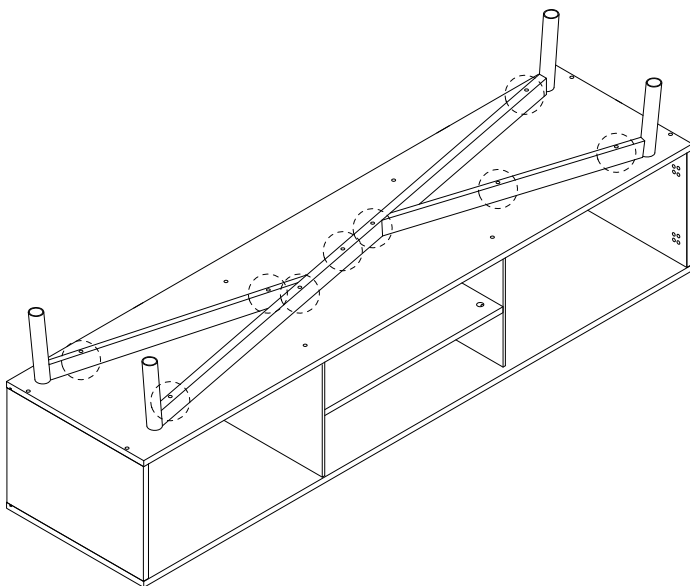

Assembly instructions for step 1/11:

- Tools:** A circular icon contains a screwdriver and an L-shaped hex key. A power drill is shown with a diagonal line through it, indicating it should not be used.
- Warning:** A triangle with an exclamation mark points to the tool instructions.
- Time:** A clock icon indicates an estimated assembly time of 30 minutes.
- Personnel:** An icon of a person indicates that 2 people are required for assembly.
- Material:** A circular icon shows a rectangular panel being placed on a textured surface. A second icon shows the panel being lifted, with a diagonal line through it, indicating it should not be placed on a soft surface like a rug.
- Warning:** A triangle with an exclamation mark points to the material handling instructions.

9

10

11

12

13 x2

<p>11</p>  <p>x1</p>	<p>K</p>  <p>x2</p>	<p>G</p>  <p>M3.5 x 14</p> <p>x4</p>
---	---	---

14

<p>G</p>  <p>M3.5 x 14</p> <p>x 16</p>