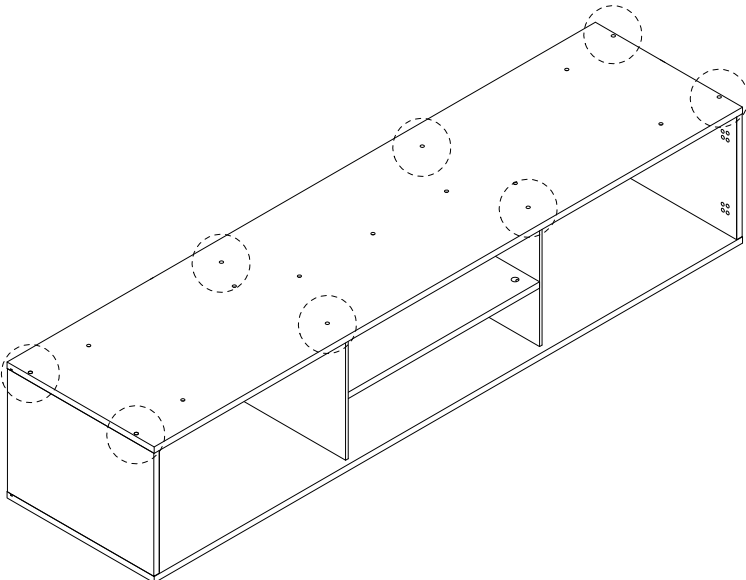

Assembly instructions for step 1/11:

- Tools:** A circular icon contains a screwdriver and an L-shaped hex key. A power drill is shown with a diagonal line through it, indicating it should not be used.
- Warning:** A triangle with an exclamation mark points to the tool instructions.
- Time:** A clock icon indicates an estimated assembly time of 30 minutes.
- Personnel:** An icon of a person indicates that 2 people are required for assembly.
- Material:** A circular icon shows a rectangular panel being placed on a textured surface. A second icon shows the panel being lifted, with a diagonal line through it, indicating it should not be placed on a soft surface like a rug.
- Warning:** A triangle with an exclamation mark points to the material handling instructions.

1

2

3

4

5

6

7

8

9

10

11

12

13 x2

<p>11</p>  <p>x1</p>	<p>K</p>  <p>x2</p>	<p>G</p>  <p>M3.5 x 14</p> <p>x4</p>
---	---	---

14

<p>G</p>  <p>M3.5 x 14</p> <p>x 16</p>