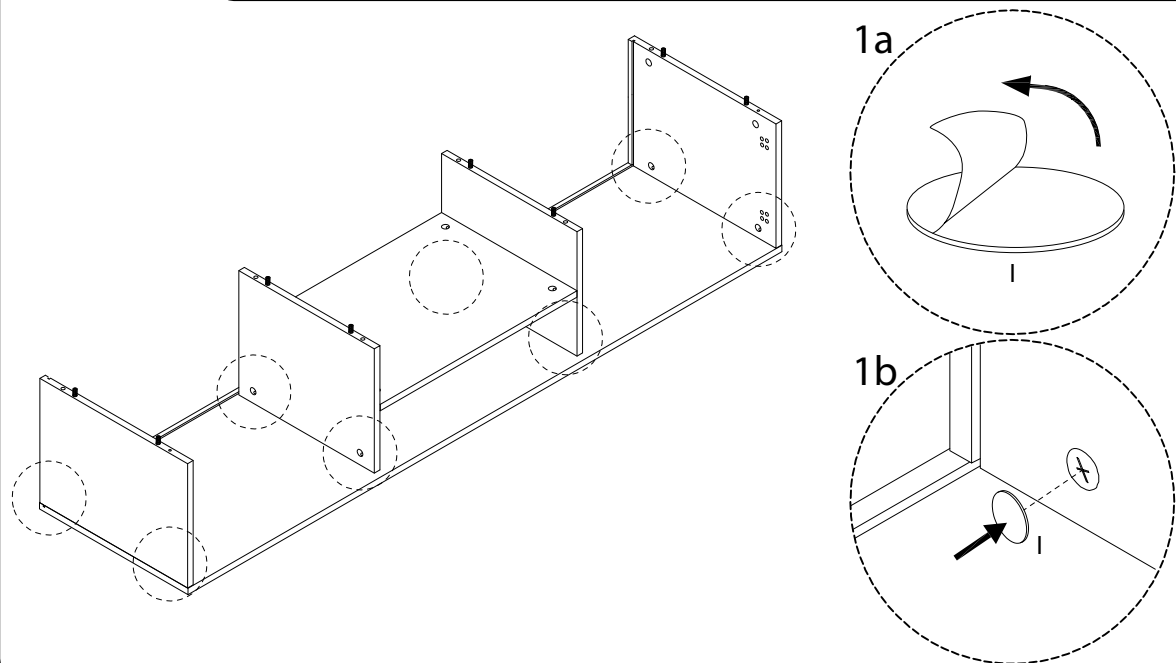

Assembly instructions for step 1/11:

- Tools:** A circular icon contains a screwdriver and an L-shaped hex key. A power drill is shown with a diagonal line through it, indicating it should not be used.
- Warning:** A triangle with an exclamation mark points to the tool instructions.
- Time:** A clock icon indicates an estimated assembly time of 30 minutes.
- Personnel:** An icon of a person indicates that 2 people are required for assembly.
- Material:** A circular icon shows a rectangular panel being placed on a textured surface. A second icon shows the panel being lifted, with a diagonal line through it, indicating it should not be placed on a soft surface like a rug.
- Warning:** A triangle with an exclamation mark points to the material handling instructions.

1

2

3

4

5

6

7

8

9

10

11

12

13 x2

<p>11</p>  <p>x1</p>	<p>K</p>  <p>x2</p>	<p>G</p>  <p>M3.5 x 14</p> <p>x4</p>
---	---	---

14

<p>G</p>  <p>M3.5 x 14</p> <p>x 16</p>