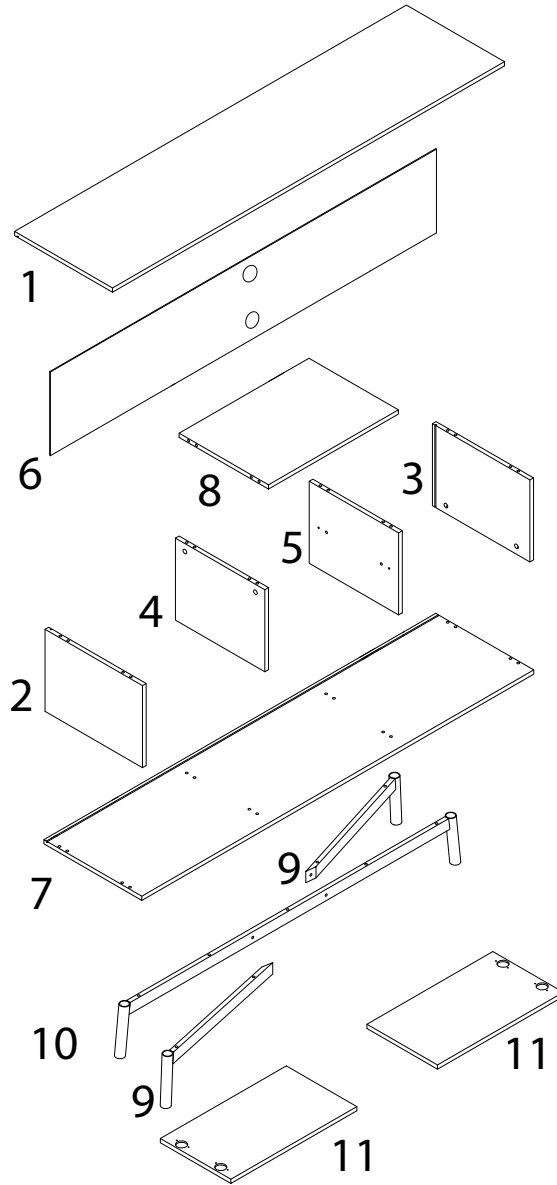

Assembly instructions for step 1/11:

- Tools:** A circular icon contains a screwdriver and an L-shaped hex key. A power drill is shown with a diagonal line through it, indicating it should not be used.
- Warning:** A triangle with an exclamation mark points to the tool instructions.
- Time:** A clock icon indicates an estimated assembly time of 30 minutes.
- Personnel:** An icon of a person indicates that 2 people are required for assembly.
- Material:** A circular icon shows a rectangular panel being placed on a textured surface. A second icon shows the panel being lifted, with a diagonal line through it, indicating it should not be placed on a soft surface like a rug.
- Warning:** A triangle with an exclamation mark points to the material handling instructions.

9

10

11

12

13 x2

<p>11</p>  <p>x1</p>	<p>K</p>  <p>x2</p>	<p>G</p>  <p>M3.5 x 14</p> <p>x4</p>
---	---	---

14

<p>G</p>  <p>M3.5 x 14</p> <p>x 16</p>