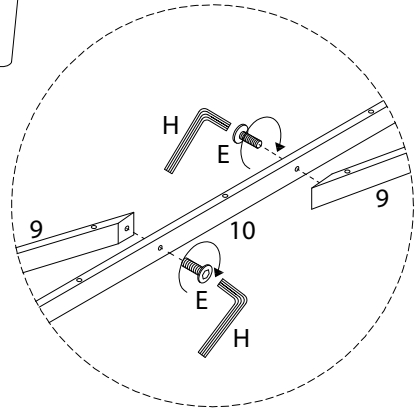

Assembly instructions for step 1/11:

- Tools:** A circular icon contains a screwdriver and an L-shaped hex key. A power drill is shown with a diagonal line through it, indicating it should not be used.
- Warning:** A triangle with an exclamation mark points to the tool instructions.
- Time:** A clock icon indicates an estimated assembly time of 30 minutes.
- Personnel:** An icon of a person indicates that 2 people are required for assembly.
- Material:** A circular icon shows a rectangular panel being placed on a textured surface. A second icon shows the panel being lifted, with a diagonal line through it, indicating it should not be placed on a soft surface like a rug.
- Warning:** A triangle with an exclamation mark points to the material handling instructions.

1

2

3

4

5

6

7

8

9

10

11

12

13 x2

<p>11</p>  <p>x1</p>	<p>K</p>  <p>x2</p>	<p>G</p>  <p>M3.5 x 14</p> <p>x4</p>
---	---	---

14

<p>G</p>  <p>M3.5 x 14</p> <p>x 16</p>