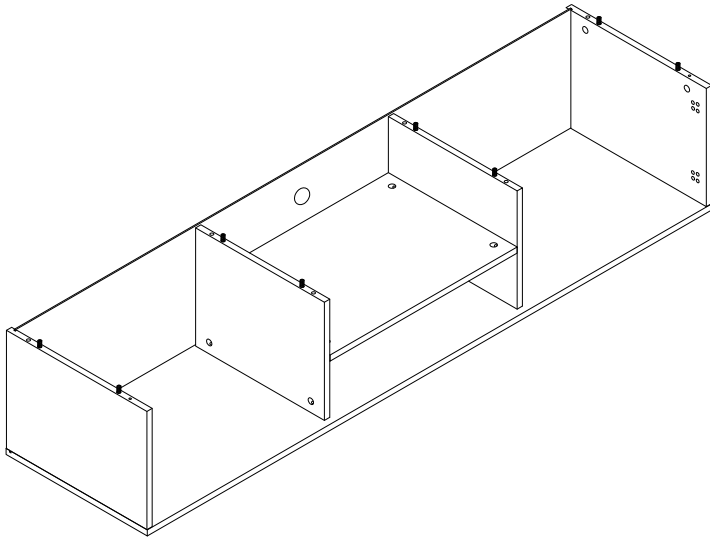

Assembly instructions for step 1/11:

- Tools:** A circular icon contains a screwdriver and an L-shaped hex key. A power drill is shown with a diagonal line through it, indicating it should not be used.
- Warning:** A triangle with an exclamation mark points to the tool instructions.
- Time:** A clock icon indicates an estimated assembly time of 30 minutes.
- Personnel:** An icon of a person indicates that 2 people are required for assembly.
- Material:** A circular icon shows a rectangular panel being placed on a textured surface. A second icon shows the panel being lifted, with a diagonal line through it, indicating it should not be placed on a soft surface like a rug.
- Warning:** A triangle with an exclamation mark points to the material handling instructions.

1

2

3

4

5

6

7

8

9

10

11

12

13 x2

<p>11</p>  <p>x1</p>	<p>K</p>  <p>x2</p>	<p>G</p>  <p>M3.5 x 14</p> <p>x4</p>
---	---	---

14

<p>G</p>  <p>M3.5 x 14</p> <p>x 16</p>