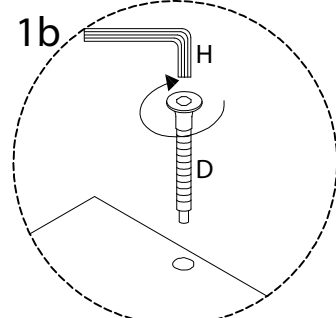

Assembly instructions for step 1/11:

- Tools:** A circular icon contains a screwdriver and an L-shaped hex key. A power drill is shown with a diagonal line through it, indicating it should not be used.
- Warning:** A triangle with an exclamation mark points to the tool instructions.
- Time:** A clock icon indicates an estimated assembly time of 30 minutes.
- Personnel:** An icon of a person indicates that 2 people are required for assembly.
- Material:** A circular icon shows a rectangular panel being placed on a textured surface. A second icon shows the panel being lifted, with a diagonal line through it, indicating it should not be placed on a soft surface like a rug.
- Warning:** A triangle with an exclamation mark points to the material handling instructions.

1

2

3

4

5

6

7

8

9

10

11

12

13 x2

<p>11</p>  <p>x1</p>	<p>K</p>  <p>x2</p>	<p>G</p>  <p>M3.5 x 14</p> <p>x4</p>
---	---	---

14

<p>G</p>  <p>M3.5 x 14</p> <p>x 16</p>