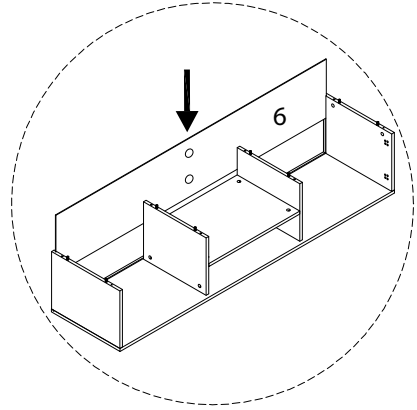

Assembly instructions for step 1/11:

- Tools:** A circular icon contains a screwdriver and an L-shaped hex key. A power drill is shown with a diagonal line through it, indicating it should not be used.
- Warning:** A triangle with an exclamation mark points to the tool instructions.
- Time:** A clock icon indicates an estimated assembly time of 30 minutes.
- Personnel:** An icon of a person indicates that 2 people are required for assembly.
- Material:** A circular icon shows a rectangular panel being placed on a textured surface. A second icon shows the panel being lifted, with a diagonal line through it, indicating it should not be placed on a soft surface like a rug.
- Warning:** A triangle with an exclamation mark points to the material handling instructions.

1

2

3

4

5

6

7

8

9

10

11

12

13 x2

<p>11</p>  <p>x1</p>	<p>K</p>  <p>x2</p>	<p>G</p>  <p>M3.5 x 14</p> <p>x4</p>
---	---	---

14

<p>G</p>  <p>M3.5 x 14</p> <p>x 16</p>