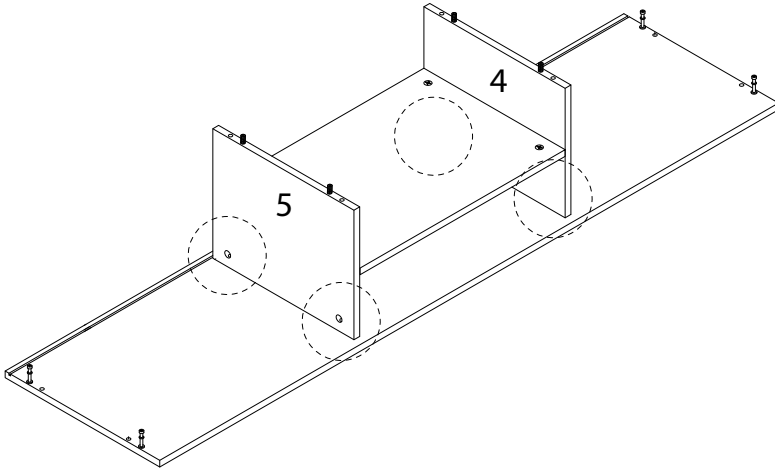

Assembly instructions for step 1/11:

- Tools:** A circular icon contains a screwdriver and an L-shaped hex key. A power drill is shown with a diagonal line through it, indicating it should not be used.
- Warning:** A triangle with an exclamation mark points to the tool instructions.
- Time:** A clock icon indicates an estimated assembly time of 30 minutes.
- Personnel:** An icon of a person indicates that 2 people are required for assembly.
- Material:** A circular icon shows a rectangular panel being placed on a textured surface. A second icon shows the panel being lifted, with a diagonal line through it, indicating it should not be placed on a soft surface like a rug.
- Warning:** A triangle with an exclamation mark points to the material handling instructions.

1

2

3

4

5

6

7

8

9

10

11

12

13 x2

<p>11</p>  <p>x1</p>	<p>K</p>  <p>x2</p>	<p>G</p>  <p>M3.5 x 14</p> <p>x4</p>
---	---	---

14

<p>G</p>  <p>M3.5 x 14</p> <p>x 16</p>