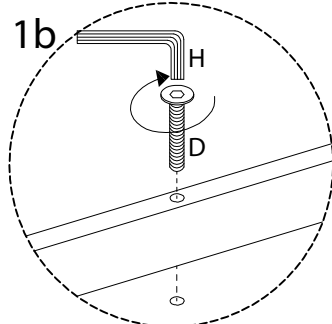

Assembly instructions for step 1/11:

- Tools:** A circular icon contains a screwdriver and an L-shaped hex key. A power drill is shown with a diagonal line through it, indicating it should not be used.
- Warning:** A triangle with an exclamation mark points to the tool instructions.
- Time:** A clock icon indicates an estimated assembly time of 30 minutes.
- Personnel:** An icon of a person indicates that 2 people are required for assembly.
- Material:** A circular icon shows a rectangular panel being placed on a textured surface. A second icon shows the panel being lifted, with a diagonal line through it, indicating it should not be placed on a soft surface like a rug.
- Warning:** A triangle with an exclamation mark points to the material handling instructions.

9

10

11

12

13 x2

<p>11</p>  <p>x1</p>	<p>K</p>  <p>x2</p>	<p>G</p>  <p>M3.5 x 14</p> <p>x4</p>
---	---	---

14

<p>G</p>  <p>M3.5 x 14</p> <p>x 16</p>