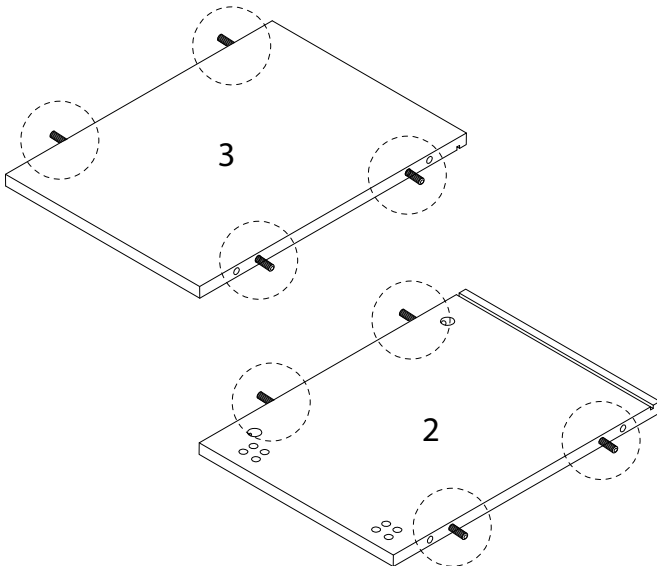

Assembly instructions for step 1/11:

- Tools:** A circular icon contains a screwdriver and an L-shaped hex key. A power drill is shown with a diagonal line through it, indicating it should not be used.
- Warning:** A triangle with an exclamation mark points to the tool instructions.
- Time:** A clock icon indicates an estimated assembly time of 30 minutes.
- Personnel:** An icon of a person indicates that 2 people are required for assembly.
- Material:** A circular icon shows a rectangular panel being placed on a textured surface. A second icon shows the panel being lifted, with a diagonal line through it, indicating it should not be placed on a soft surface like a rug.
- Warning:** A triangle with an exclamation mark points to the material handling instructions.

1

2

3

4

5

6

7

8

9

10

11

12

13 x2

<p>11</p>  <p>x1</p>	<p>K</p>  <p>x2</p>	<p>G</p>  <p>M3.5 x 14</p> <p>x4</p>
---	---	---

14

<p>G</p>  <p>M3.5 x 14</p> <p>x 16</p>