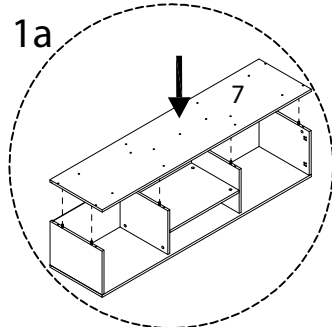

Assembly instructions for step 1/11:

- Tools:** A circular icon contains a screwdriver and an L-shaped hex key. A power drill is shown with a diagonal line through it, indicating it should not be used.
- Warning:** A triangle with an exclamation mark points to the tool instructions.
- Time:** A clock icon indicates an estimated assembly time of 30 minutes.
- Personnel:** An icon of a person indicates that 2 people are required for assembly.
- Material:** A circular icon shows a rectangular panel being placed on a textured surface. A second icon shows the panel being lifted, with a diagonal line through it, indicating it should not be placed on a soft surface like a rug.
- Warning:** A triangle with an exclamation mark points to the material handling instructions.

1

2

3

4

5

6

7

8

9

10

11

12

13 x2

<p>11</p>  <p>x1</p>	<p>K</p>  <p>x2</p>	<p>G</p>  <p>M3.5 x 14</p> <p>x4</p>
---	---	---

14

<p>G</p>  <p>M3.5 x 14</p> <p>x 16</p>