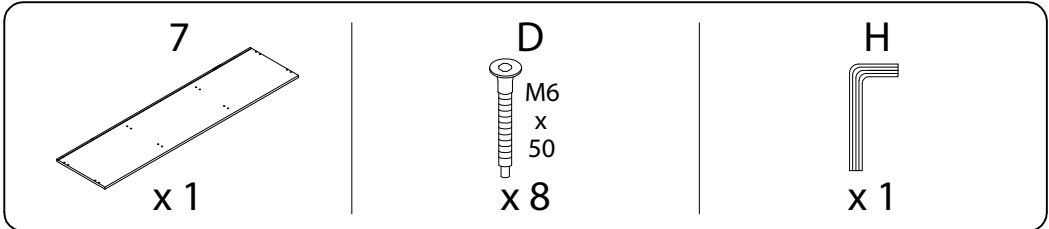

Assembly instructions for step 1/11:

- Tools:** A circular icon contains a screwdriver and an L-shaped hex key. A power drill is shown with a diagonal line through it, indicating it should not be used.
- Warning:** A triangle with an exclamation mark points to the tool instructions.
- Time:** A clock icon indicates an estimated assembly time of 30 minutes.
- Personnel:** An icon of a person indicates that 2 people are required for assembly.
- Material:** A circular icon shows a rectangular panel being placed on a textured surface. A second icon shows the panel being lifted, with a diagonal line through it, indicating it should not be placed on a soft surface like a rug.
- Warning:** A triangle with an exclamation mark points to the material handling instructions.

1

2

3

4

5

6

7

8

9

10

11

12

13 x2

<p>11</p>  <p>x1</p>	<p>K</p>  <p>x2</p>	<p>G</p>  <p>M3.5 x 14</p> <p>x4</p>
---	---	---

14

<p>G</p>  <p>M3.5 x 14</p> <p>x 16</p>