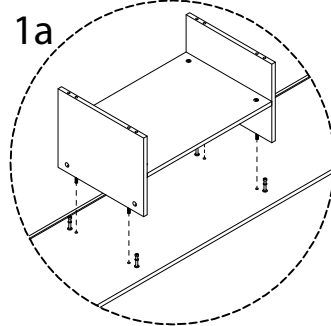

Assembly instructions for step 1/11:

- Tools:** A circular icon contains a screwdriver and an L-shaped hex key. A power drill is shown with a diagonal line through it, indicating it should not be used.
- Warning:** A triangle with an exclamation mark points to the tool instructions.
- Time:** A clock icon indicates an estimated assembly time of 30 minutes.
- Personnel:** An icon of a person indicates that 2 people are required for assembly.
- Material:** A circular icon shows a rectangular panel being placed on a textured surface. A second icon shows the panel being lifted, with a diagonal line through it, indicating it should not be placed on a soft surface like a rug.
- Warning:** A triangle with an exclamation mark points to the material handling instructions.

1

2

3

4

5

6

7

8

9

10

11

12

13 x2

<p>11</p>  <p>x1</p>	<p>K</p>  <p>x2</p>	<p>G</p>  <p>M3.5 x 14</p> <p>x4</p>
---	---	---

14

<p>G</p>  <p>M3.5 x 14</p> <p>x 16</p>