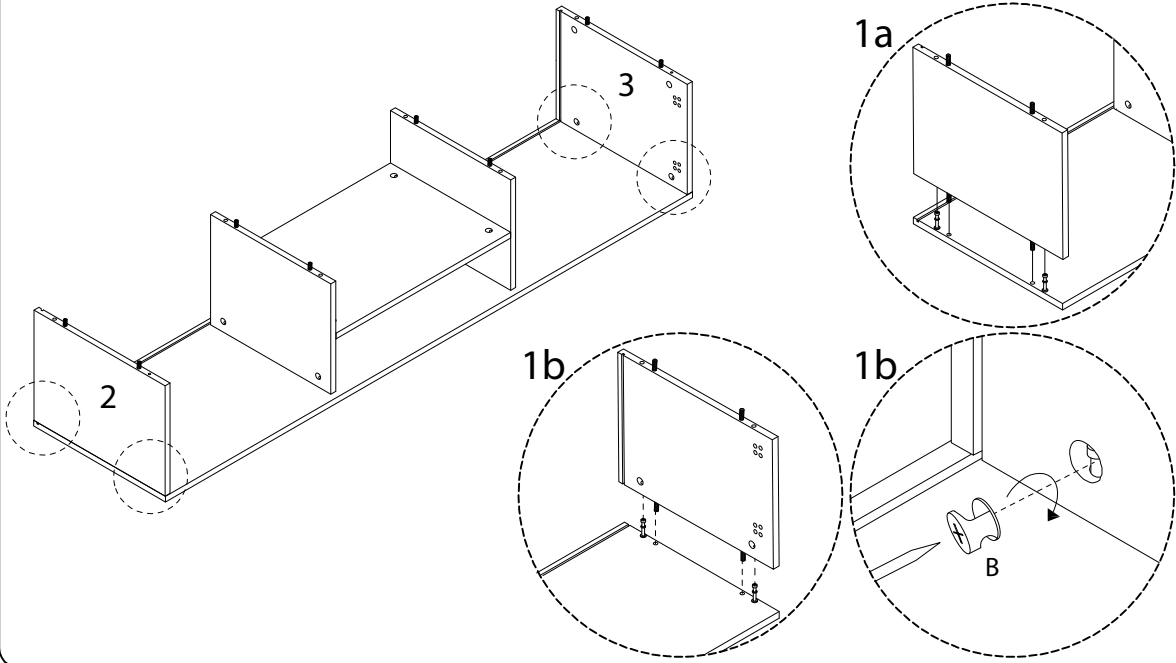

Assembly instructions for step 1/11:

- Tools:** A circular icon contains a screwdriver and an L-shaped hex key. A power drill is shown with a diagonal line through it, indicating it should not be used.
- Warning:** A triangle with an exclamation mark points to the tool instructions.
- Time:** A clock icon indicates an estimated assembly time of 30 minutes.
- Personnel:** An icon of a person indicates that 2 people are required for assembly.
- Material:** A circular icon shows a rectangular panel being placed on a textured surface. A second icon shows the panel being lifted, with a diagonal line through it, indicating it should not be placed on a soft surface like a rug.
- Warning:** A triangle with an exclamation mark points to the material handling instructions.

1

2

3

4

5

6

7

8

9

10

11

12

13 x2

<p>11</p>  <p>x1</p>	<p>K</p>  <p>x2</p>	<p>G</p>  <p>M3.5 x 14</p> <p>x4</p>
---	---	---

14

<p>G</p>  <p>M3.5 x 14</p> <p>x 16</p>