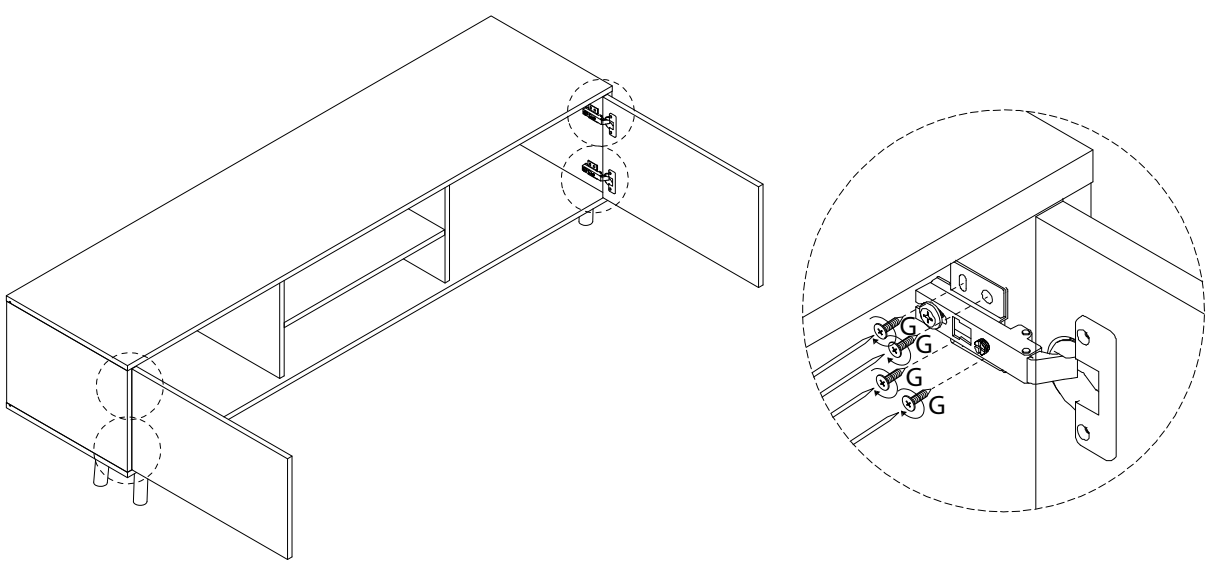

Assembly instructions for step 1/11:

- Tools:** A circular icon contains a screwdriver and an L-shaped hex key. A power drill is shown with a diagonal line through it, indicating it should not be used.
- Warning:** A triangle with an exclamation mark points to the tool instructions.
- Time:** A clock icon indicates an estimated assembly time of 30 minutes.
- Personnel:** An icon of a person indicates that 2 people are required for assembly.
- Material:** A circular icon shows a rectangular panel being placed on a textured surface. A second icon shows the panel being lifted, with a diagonal line through it, indicating it should not be placed on a soft surface like a rug.
- Warning:** A triangle with an exclamation mark points to the material handling instructions.

9

10

11

12

13 x2

<p>11</p>  <p>x1</p>	<p>K</p>  <p>x2</p>	<p>G</p>  <p>M3.5 x 14</p> <p>x4</p>
---	---	---

14

<p>G</p>  <p>M3.5 x 14</p> <p>x 16</p>