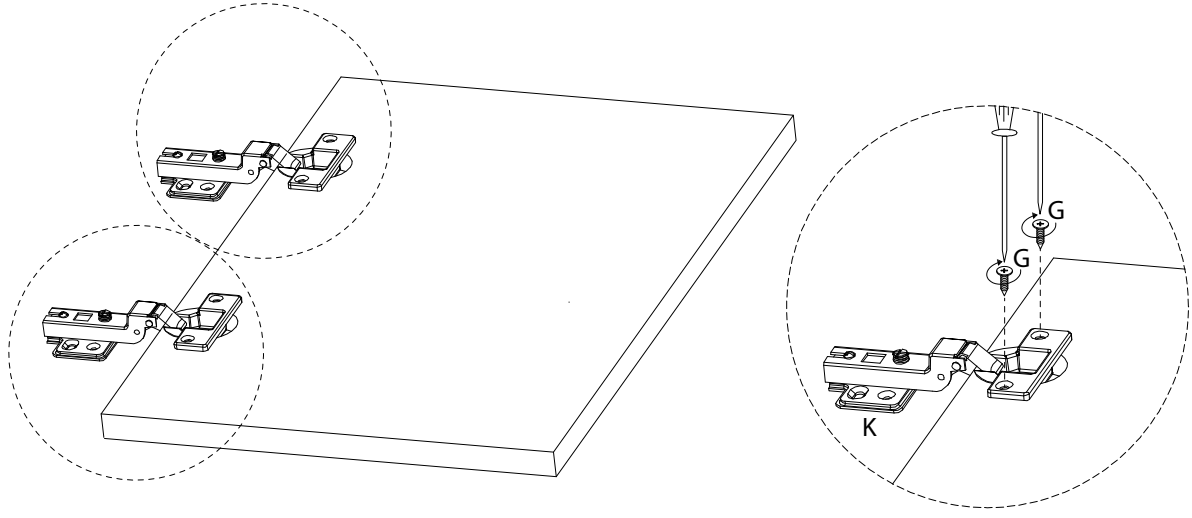

Assembly instructions for step 1/11:

- Tools:** A circular icon contains a screwdriver and an L-shaped hex key. A power drill is shown with a diagonal line through it, indicating it should not be used.
- Warning:** A triangle with an exclamation mark points to the tool instructions.
- Time:** A clock icon indicates an estimated assembly time of 30 minutes.
- Personnel:** An icon of a person indicates that 2 people are required for assembly.
- Material:** A circular icon shows a rectangular panel being placed on a textured surface. A second icon shows the panel being lifted, with a diagonal line through it, indicating it should not be placed on a soft surface like a rug.
- Warning:** A triangle with an exclamation mark points to the material handling instructions.

9

10

11

12

13 x2

<p>11</p>  <p>x1</p>	<p>K</p>  <p>x2</p>	<p>G</p>  <p>M3.5 x 14</p> <p>x4</p>
---	---	---

14

<p>G</p>  <p>M3.5 x 14</p> <p>x 16</p>