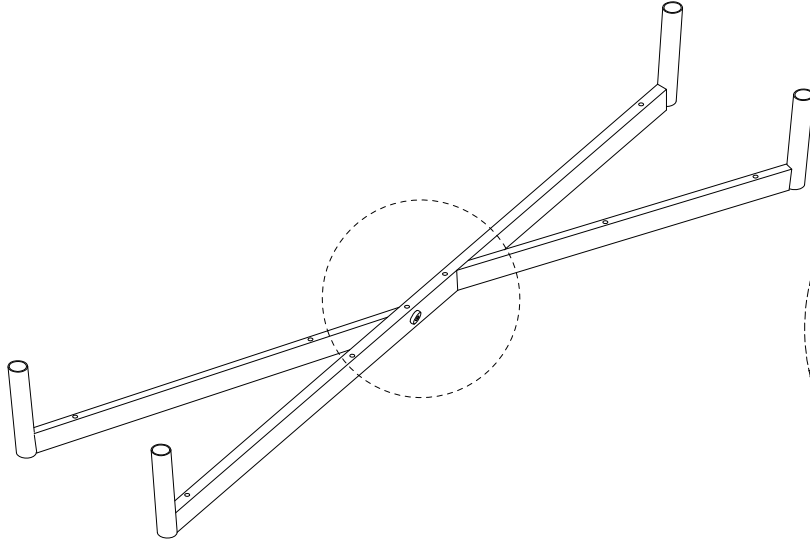

Assembly instructions for step 1/11:

- Tools:** A circular icon contains a screwdriver and an L-shaped hex key. A power drill is shown with a diagonal line through it, indicating it should not be used.
- Warning:** A triangle with an exclamation mark points to the tool instructions.
- Time:** A clock icon indicates an estimated assembly time of 30 minutes.
- Personnel:** An icon of a person indicates that 2 people are required for assembly.
- Material:** A circular icon shows a rectangular panel being placed on a textured surface. A second icon shows the panel being lifted, with a diagonal line through it, indicating it should not be placed on a soft surface like a rug.
- Warning:** A triangle with an exclamation mark points to the material handling instructions.

1

2

3

4

5

6

7

8

9

10

11

12

13 x2

<p>11</p>  <p>x1</p>	<p>K</p>  <p>x2</p>	<p>G</p>  <p>M3.5 x 14</p> <p>x4</p>
---	---	---

14

<p>G</p>  <p>M3.5 x 14</p> <p>x 16</p>