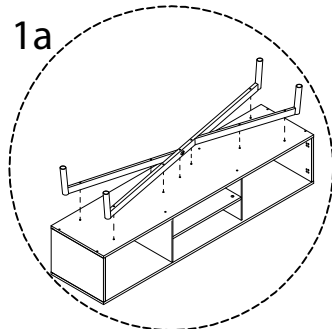

Assembly instructions for step 1/11:

- Tools:** A circular icon contains a screwdriver and an L-shaped hex key. A power drill is shown with a diagonal line through it, indicating it should not be used.
- Warning:** A triangle with an exclamation mark points to the tool instructions.
- Time:** A clock icon indicates an estimated assembly time of 30 minutes.
- Personnel:** An icon of a person indicates that 2 people are required for assembly.
- Material:** A circular icon shows a rectangular panel being placed on a textured surface. A second icon shows the panel being lifted, with a diagonal line through it, indicating it should not be placed on a soft surface like a rug.
- Warning:** A triangle with an exclamation mark points to the material handling instructions.

9

10

11

12

13 x2

<p>11</p>  <p>x1</p>	<p>K</p>  <p>x2</p>	<p>G</p>  <p>M3.5 x 14</p> <p>x4</p>
---	---	---

14

<p>G</p>  <p>M3.5 x 14</p> <p>x 16</p>