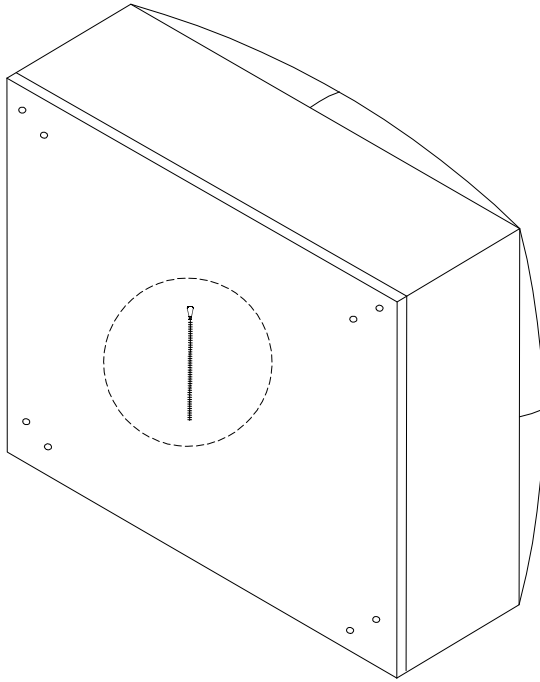

Diagram illustrating assembly instructions and safety warnings:

- Warning 1:** A triangle with an exclamation mark points to a box containing:
 - An icon of an L-shaped metal bracket.
 - An icon of a power drill with a slash through it, indicating that a power drill should not be used.
- Warning 2:** A triangle with an exclamation mark points to a box containing:
 - An icon of a rectangular block being placed on a textured surface.
 - An icon of a rectangular block with a slash through it, indicating that the block should not be used.
- Time:** A clock icon is shown next to the text "10'".
- Personnel:** An icon of a person is shown next to the number "2".

A

B x 4

!

1