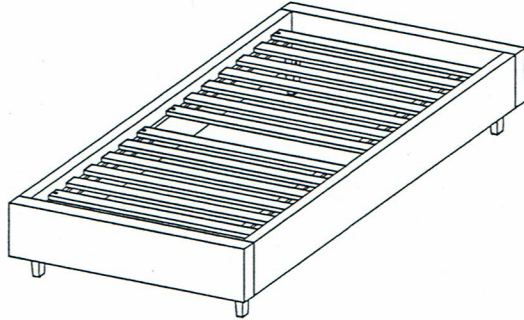

ASSEMBLY INSTRUCTIONS

MODEL : BD334-FS

ITEM CODE : 1984

COMPONENT

Front Panel - 1 pc	Footboard - 1 pc	Side Rail - 2 pcs	Bed Leg - 4 pcs	Bed Slats - 2sets(13pcs)
①	②	③	④	⑤

HARDWARE

Allen Key M5 - 1 pc	JCBB Bolt M8 x 16mm - 16 pcs	Wood Screw M4 x 25mm - 8 pcs
A	B	C