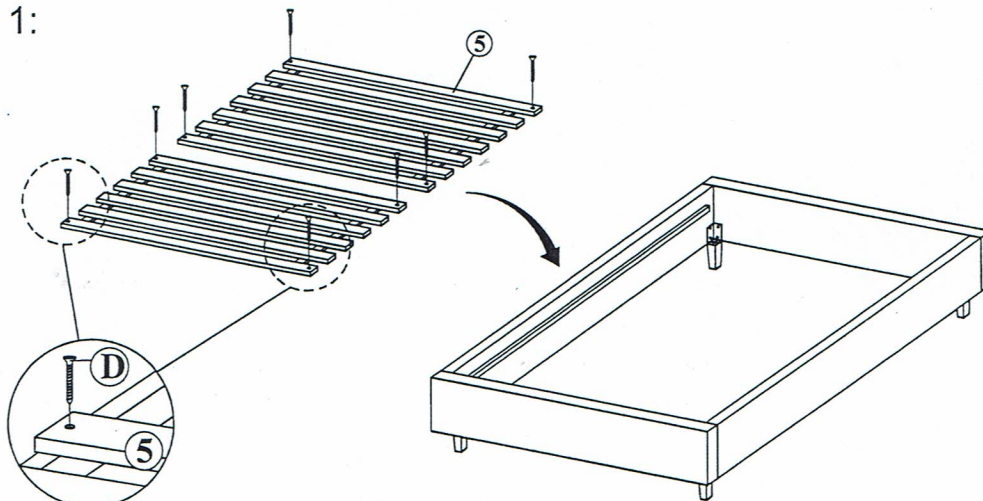

STEP 1:

*IMPORTANT*Please lift up the bed to move with 2 or more people.**DO NOT DRAG THE BED!**