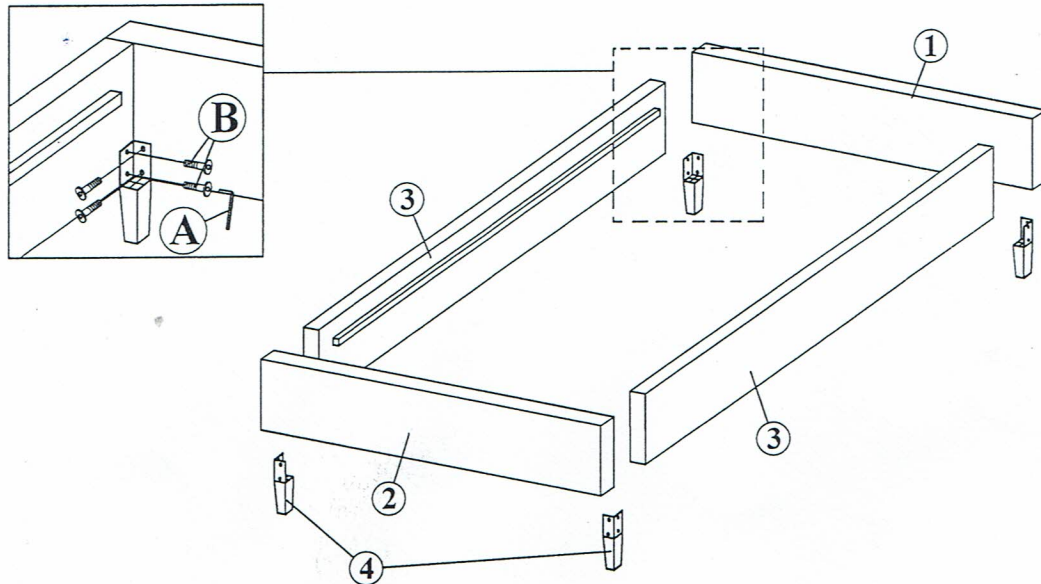

ASSEMBLY INSTRUCTIONS

MODEL : BD334-FS

ITEM CODE : 1984

COMPONENT

Front Panel - 1 pc	Footboard - 1 pc	Side Rail - 2 pcs	Bed Leg - 4 pcs	Bed Slats - 2sets(13pcs)
①	②	③	④	⑤

HARDWARE

Allen Key M5 - 1 pc	JCBB Bolt M8 x 16mm - 16 pcs	Wood Screw M4 x 25mm - 8 pcs
A	B	C

STEP 1:

STEP 1:

IMPORTANTPlease lift up the bed to move with 2 or more people.**DO NOT DRAG THE BED!**