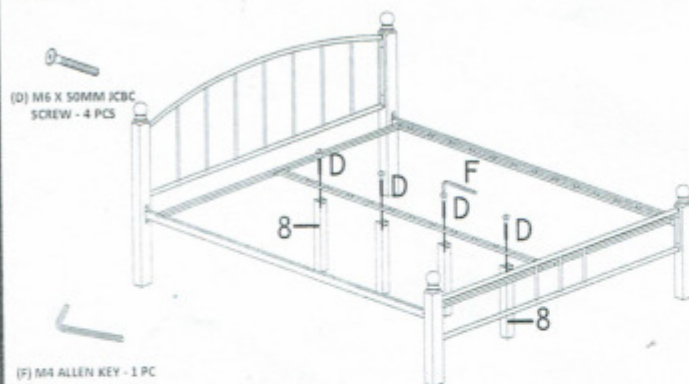

ASSEMBLY INSTRUCTION

MODEL : HOME 915 DOUBLE BED - 4 PCS WOODEN SUPPORT LEGS

Before you begin, please follow Assembly Instruction carefully. Follow them step by step.

STEP 1

STEP 2

STEP 3

STEP 4

ASSEMBLY INSTRUCTION

MODEL : HOME 915 DOUBLE BED - 4 PCS WOODEN SUPPORT LEGS

Before you begin, please follow Assembly Instruction carefully. Follow them step by step.

STEP 5

PART LIST

1) HEAD POST X 2 PCS	2) FOOT POST X 2 PCS	6) CENTER RAIL X 1PC
3) HEADBOARD X 1 PC	4) FOOTBOARD X 1 PC	7) METAL SIDE RAIL (WITH 26 HOLES) X 2 PCS
5) MIDDLE RAIL X 2 PCS	8) WOODEN CENTER SUPPORT LEGS X 4 PCS	

HARDWARE LIST

(A) M6 X 20MM JCBC SCREW - 16 PCS	(D) M6 X 50MM JCBC SCREW - 8 PCS
(B) SPRING WASHER M6 X 4 PCS	(E) M6 HEX NUTS - 4 PCS
(C) M6 X 35MM JCBC SCREW - 4 PCS	(F) M4 ALLEN KEY - 1 PC