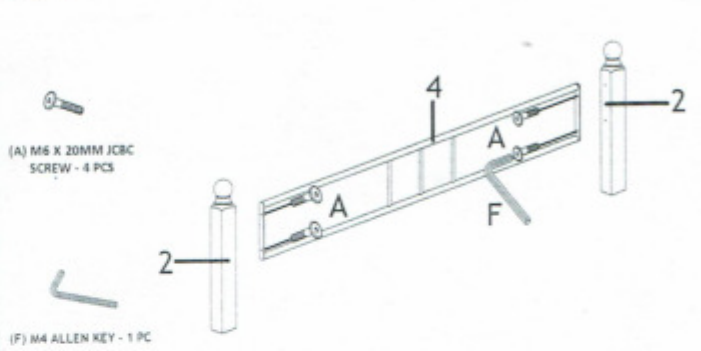

ASSEMBLY INSTRUCTION

MODEL : HOME 915 DOUBLE BED - 4 PCS WOODEN SUPPORT LEGS

Before you begin, please follow Assembly Instruction carefully. Follow them step by step.

STEP 1

STEP 2

STEP 3

STEP 4

ASSEMBLY INSTRUCTION

MODEL : HOME 915 DOUBLE BED - 4 PCS WOODEN SUPPORT LEGS

Before you begin, please follow Assembly Instruction carefully. Follow them step by step.

STEP 5

PART LIST

1) HEAD POST X 2 PCS	2) FOOT POST X 2 PCS	6) CENTER RAIL X 1PC
3) HEADBOARD X 1 PC	4) FOOTBOARD X 1 PC	7) METAL SIDE RAIL (WITH 26 HOLES) X 2 PCS
5) MIDDLE RAIL X 2 PCS	8) WOODEN CENTER SUPPORT LEGS X 4 PCS	

HARDWARE LIST

(A) M6 X 20MM JCBC SCREW - 16 PCS	(D) M6 X 50MM JCBC SCREW - 8 PCS
(B) SPRING WASHER M6 X 4 PCS	(E) M6 HEX NUTS - 4 PCS
(C) M6 X 35MM JCBC SCREW - 4 PCS	(F) M4 ALLEN KEY - 1 PC