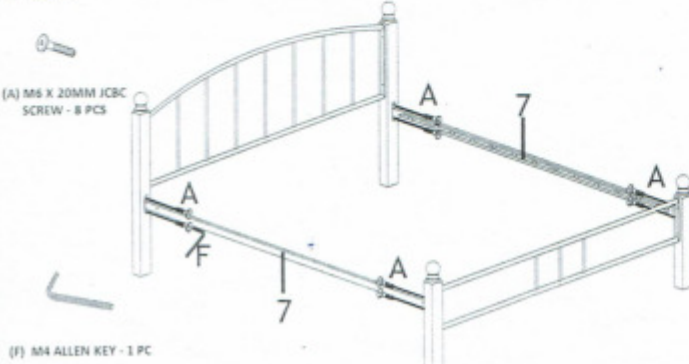

ASSEMBLY INSTRUCTION

MODEL : HOME 915 DOUBLE BED - 4 PCS WOODEN SUPPORT LEGS

Before you begin, please follow Assembly Instruction carefully. Follow them step by step.

STEP 1

STEP 2

STEP 3

STEP 4

ASSEMBLY INSTRUCTION

MODEL : HOME 915 DOUBLE BED - 4 PCS WOODEN SUPPORT LEGS

Before you begin, please follow Assembly Instruction carefully. Follow them step by step.

STEP 5

PART LIST

1) HEAD POST X 2 PCS	2) FOOT POST X 2 PCS	6) CENTER RAIL X 1PC
3) HEADBOARD X 1 PC	4) FOOTBOARD X 1 PC	7) METAL SIDE RAIL (WITH 26 HOLES) X 2 PCS
5) MIDDLE RAIL X 2 PCS	8) WOODEN CENTER SUPPORT LEGS X 4 PCS	

HARDWARE LIST

(A) M6 X 20MM JCBC SCREW - 16 PCS	(D) M6 X 50MM JCBC SCREW - 8 PCS
(B) SPRING WASHER M6 X 4 PCS	(E) M6 HEX NUTS - 4 PCS
(C) M6 X 35MM JCBC SCREW - 4 PCS	(F) M4 ALLEN KEY - 1 PC