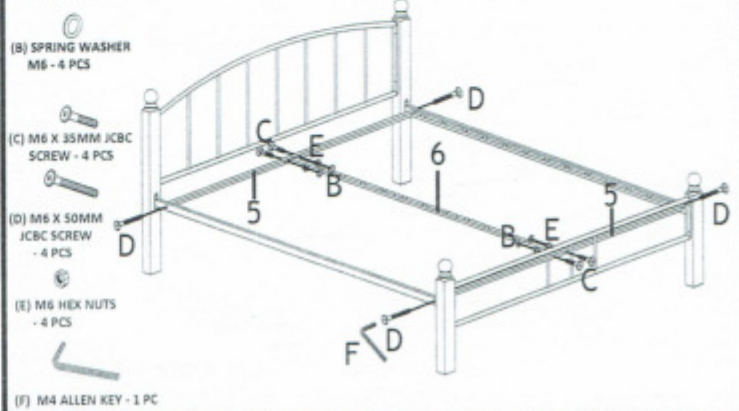

ASSEMBLY INSTRUCTION

MODEL : HOME 915 DOUBLE BED - 4 PCS WOODEN SUPPORT LEGS

Before you begin, please follow Assembly Instruction carefully. Follow them step by step.

STEP 1

STEP 2

STEP 3

STEP 4

ASSEMBLY INSTRUCTION

MODEL : HOME 915 DOUBLE BED - 4 PCS WOODEN SUPPORT LEGS

Before you begin, please follow Assembly Instruction carefully. Follow them step by step.

STEP 5

PART LIST

1) HEAD POST X 2 PCS	2) FOOT POST X 2 PCS	6) CENTER RAIL X 1PC
3) HEADBOARD X 1 PC	4) FOOTBOARD X 1 PC	7) METAL SIDE RAIL (WITH 26 HOLES) X 2 PCS
5) MIDDLE RAIL X 2 PCS	8) WOODEN CENTER SUPPORT LEGS X 4 PCS	

HARDWARE LIST

(A) M6 X 20MM JCBC SCREW - 16 PCS	(D) M6 X 50MM JCBC SCREW - 8 PCS
(B) SPRING WASHER M6 X 4 PCS	(E) M6 HEX NUTS - 4 PCS
(C) M6 X 35MM JCBC SCREW - 4 PCS	(F) M4 ALLEN KEY - 1 PC