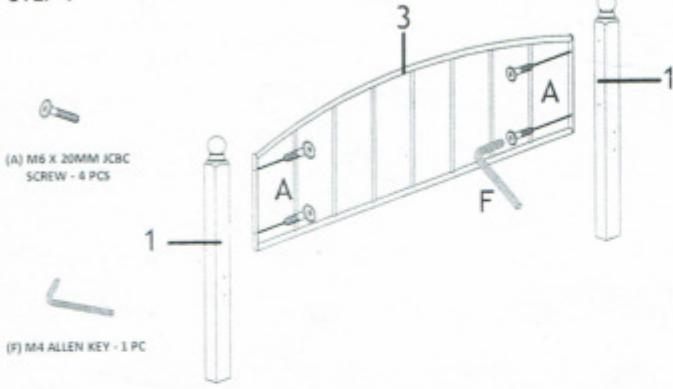

ASSEMBLY INSTRUCTION

MODEL : HOME 915 DOUBLE BED - 4 PCS WOODEN SUPPORT LEGS

Before you begin, please follow Assembly Instruction carefully. Follow them step by step.

STEP 1

STEP 2

STEP 3

STEP 4

ASSEMBLY INSTRUCTION

MODEL : HOME 915 DOUBLE BED - 4 PCS WOODEN SUPPORT LEGS

Before you begin, please follow Assembly Instruction carefully. Follow them step by step.

STEP 5

PART LIST

1) HEAD POST X 2 PCS	2) FOOT POST X 2 PCS	6) CENTER RAIL X 1PC
3) HEADBOARD X 1 PC	4) FOOTBOARD X 1 PC	7) METAL SIDE RAIL (WITH 26 HOLES) X 2 PCS
5) MIDDLE RAIL X 2 PCS	8) WOODEN CENTER SUPPORT LEGS X 4 PCS	

HARDWARE LIST

(A) M6 X 20MM JCBC SCREW - 16 PCS	(D) M6 X 50MM JCBC SCREW - 8 PCS
(B) SPRING WASHER M6 X 4 PCS	(E) M6 HEX NUTS - 4 PCS
(C) M6 X 35MM JCBC SCREW - 4 PCS	(F) M4 ALLEN KEY - 1 PC