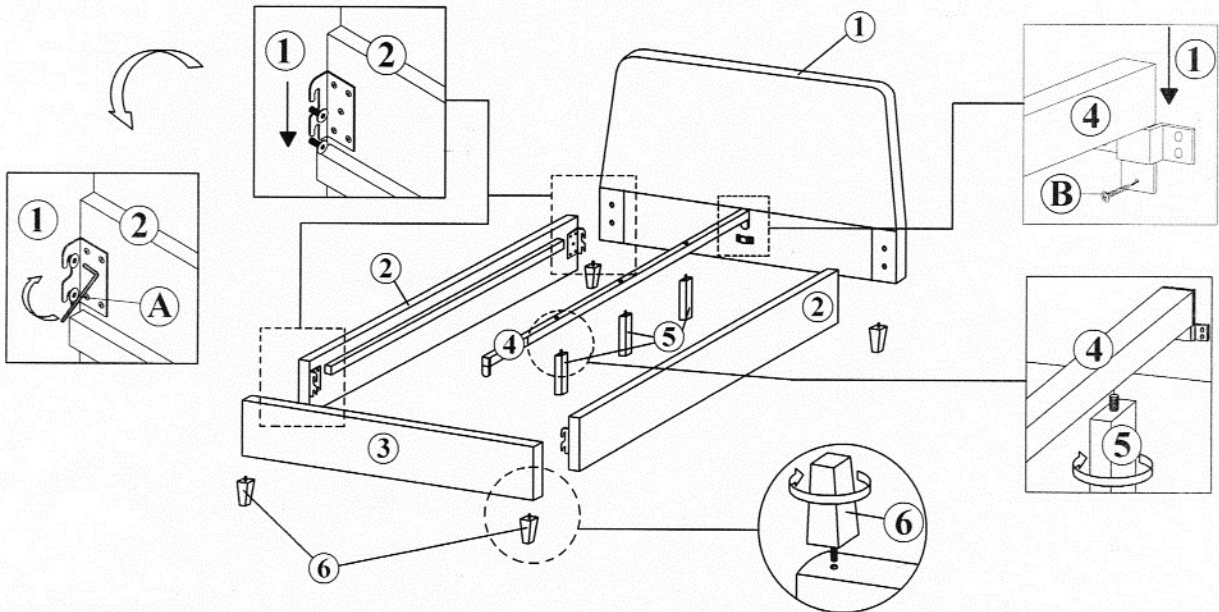

ASSEMBLY INSTRUCTIONS

MODEL : BD091-FS

COMPONENT

Headboard - 1 pc. 	Side Rail - 2 pcs. 	Footboard - 1 pc. 	Center Rail - 1 pc. 	Center Support Leg - 3 pcs. 	Bed Leg - 4 pcs. 
---	--	---	--	---	--

HARDWARE

Allen Key M5 - 1 pc. 	Wood Screw M4 x 20mm - 2 pcs. 
--	--

STEP 1 :

STEP 2 :