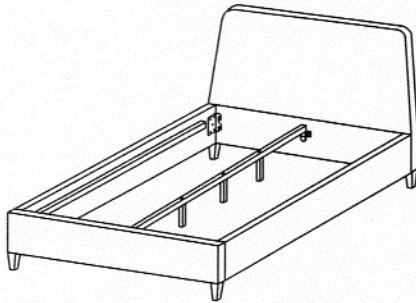

ASSEMBLY INSTRUCTIONS

MODEL : BD091-FS

COMPONENT

Headboard - 1 pc. 	Side Rail - 2 pcs. 	Footboard - 1 pc. 	Center Rail - 1 pc. 	Center Support Leg - 3 pcs. 	Bed Leg - 4 pcs. 
---	--	---	--	---	--

HARDWARE

Allen Key M5 - 1 pc. 	Wood Screw M4 x 20mm - 2 pcs. 
--	--

STEP 1 :

STEP 2 :