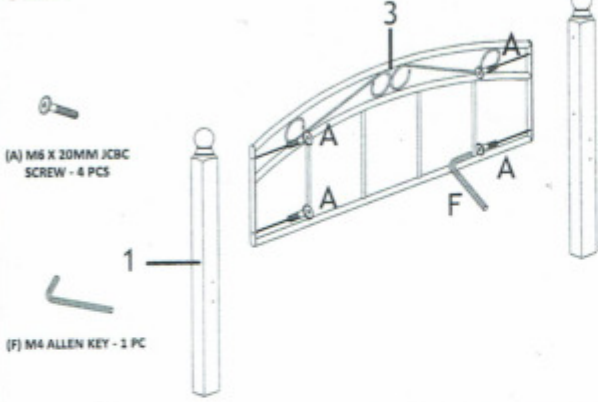

ASSEMBLY INSTRUCTION

MODEL : HOME 8077 DOUBLE BED - 4 PCS WOODEN SUPPORT LEGS

Before you begin, please follow Assembly Instruction carefully. Follow them step by step.

STEP 1

STEP 2

STEP 3

STEP 4

STEP 5

ASSEMBLY INSTRUCTION

MODEL : HOME 8077 DOUBLE BED - 4 PCS WOODEN SUPPORT LEGS

Before you begin, please follow Assembly Instruction carefully. Follow them step by step.

PART LIST

1) HEAD POST X 2 PCS	2) FOOT POST X 2 PCS	6) CENTER RAIL X 1PC
3) HEADBOARD X 1 PC	4) FOOTBOARD X 1 PC	7) MIDDLE RAIL WITH 8 HOLES X 2PCS
5) MIDDLE RAIL X 2 PCS	8) WOODEN CENTER SUPPORT LEGS X 4 PCS	

HARDWARE LIST

(A) M6 X 20MM JCBC SCREW - 16 PCS	(D) M6 X 50MM JCBC SCREW - 8 PCS
(B) SPRING WASHER M6 X 4 PCS	(E) M6 HEX NUTS - 4 PCS
(C) M6 X 35MM JCBC SCREW - 4 PCS	(F) M4 ALLEN KEY - 1 PC