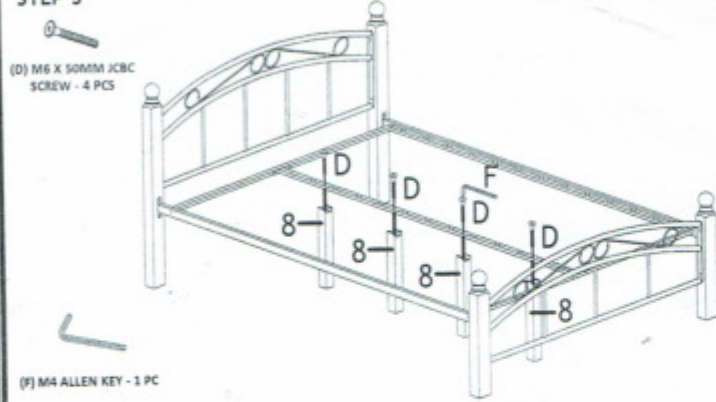

ASSEMBLY INSTRUCTION

MODEL : HOME 8077 DOUBLE BED - 4 PCS WOODEN SUPPORT LEGS

Before you begin, please follow Assembly Instruction carefully. Follow them step by step.

STEP 1

STEP 2

STEP 3

STEP 4

STEP 5

ASSEMBLY INSTRUCTION

MODEL : HOME 8077 DOUBLE BED - 4 PCS WOODEN SUPPORT LEGS

Before you begin, please follow Assembly Instruction carefully. Follow them step by step.

PART LIST

1) HEAD POST X 2 PCS	2) FOOT POST X 2 PCS	6) CENTER RAIL X 1PC
3) HEADBOARD X 1 PC	4) FOOTBOARD X 1 PC	7) MIDDLE RAIL WITH 8 HOLES X 2PCS
5) MIDDLE RAIL X 2 PCS	8) WOODEN CENTER SUPPORT LEGS X 4 PCS	

HARDWARE LIST

(A) M6 X 20MM JCBC SCREW - 16 PCS	(D) M6 X 50MM JCBC SCREW - 8 PCS
(B) SPRING WASHER M6 X 4 PCS	(E) M6 HEX NUTS - 4 PCS
(C) M6 X 35MM JCBC SCREW - 4 PCS	(F) M4 ALLEN KEY - 1 PC