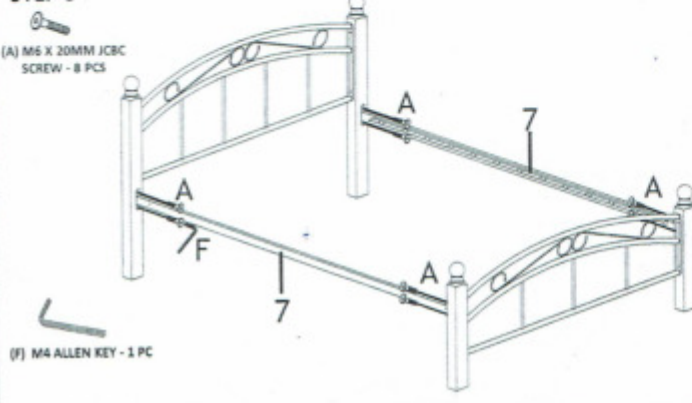

ASSEMBLY INSTRUCTION

MODEL : HOME 8077 DOUBLE BED - 4 PCS WOODEN SUPPORT LEGS

Before you begin, please follow Assembly Instruction carefully. Follow them step by step.

STEP 1

STEP 2

STEP 3

STEP 4

STEP 5

ASSEMBLY INSTRUCTION

MODEL : HOME 8077 DOUBLE BED - 4 PCS WOODEN SUPPORT LEGS

Before you begin, please follow Assembly Instruction carefully. Follow them step by step.

PART LIST

1) HEAD POST X 2 PCS	2) FOOT POST X 2 PCS	6) CENTER RAIL X 1PC
3) HEADBOARD X 1 PC	4) FOOTBOARD X 1 PC	7) MIDDLE RAIL WITH 8 HOLES X 2PCS
5) MIDDLE RAIL X 2 PCS	8) WOODEN CENTER SUPPORT LEGS X 4 PCS	

HARDWARE LIST

(A) M6 X 20MM JCBC SCREW - 16 PCS	(D) M6 X 50MM JCBC SCREW - 8 PCS
(B) SPRING WASHER M6 X 4 PCS	(E) M6 HEX NUTS - 4 PCS
(C) M6 X 35MM JCBC SCREW - 4 PCS	(F) M4 ALLEN KEY - 1 PC