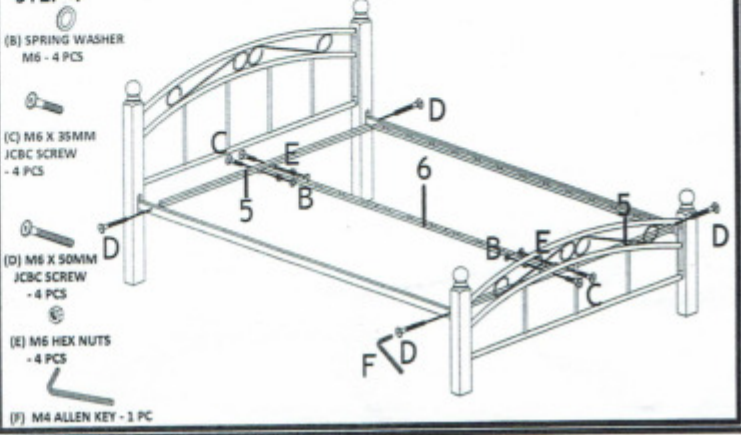

ASSEMBLY INSTRUCTION

MODEL : HOME 8077 DOUBLE BED - 4 PCS WOODEN SUPPORT LEGS

Before you begin, please follow Assembly Instruction carefully. Follow them step by step.

STEP 1

STEP 2

STEP 3

STEP 4

STEP 5

ASSEMBLY INSTRUCTION

MODEL : HOME 8077 DOUBLE BED - 4 PCS WOODEN SUPPORT LEGS

Before you begin, please follow Assembly Instruction carefully. Follow them step by step.

PART LIST

1) HEAD POST X 2 PCS	2) FOOT POST X 2 PCS	6) CENTER RAIL X 1PC
3) HEADBOARD X 1 PC	4) FOOTBOARD X 1 PC	7) MIDDLE RAIL WITH 8 HOLES X 2PCS
5) MIDDLE RAIL X 2 PCS	8) WOODEN CENTER SUPPORT LEGS X 4 PCS	

HARDWARE LIST

(A) M6 X 20MM JCBC SCREW - 16 PCS	(D) M6 X 50MM JCBC SCREW - 8 PCS
(B) SPRING WASHER M6 X 4 PCS	(E) M6 HEX NUTS - 4 PCS
(C) M6 X 35MM JCBC SCREW - 4 PCS	(F) M4 ALLEN KEY - 1 PC