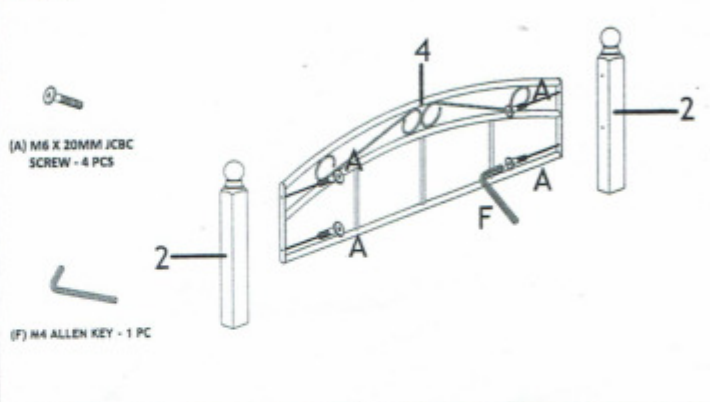

ASSEMBLY INSTRUCTION

MODEL : HOME 8077 DOUBLE BED - 4 PCS WOODEN SUPPORT LEGS

Before you begin, please follow Assembly Instruction carefully. Follow them step by step.

STEP 1

STEP 2

STEP 3

STEP 4

STEP 5

ASSEMBLY INSTRUCTION

MODEL : HOME 8077 DOUBLE BED - 4 PCS WOODEN SUPPORT LEGS

Before you begin, please follow Assembly Instruction carefully. Follow them step by step.

PART LIST

1) HEAD POST X 2 PCS	2) FOOT POST X 2 PCS	6) CENTER RAIL X 1PC
3) HEADBOARD X 1 PC	4) FOOTBOARD X 1 PC	7) MIDDLE RAIL WITH 8 HOLES X 2PCS
5) MIDDLE RAIL X 2 PCS	8) WOODEN CENTER SUPPORT LEGS X 4 PCS	

HARDWARE LIST

(A) M6 X 20MM JCBC SCREW - 16 PCS	(D) M6 X 50MM JCBC SCREW - 8 PCS
(B) SPRING WASHER M6 X 4 PCS	(E) M6 HEX NUTS - 4 PCS
(C) M6 X 35MM JCBC SCREW - 4 PCS	(F) M4 ALLEN KEY - 1 PC