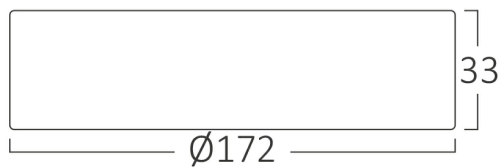

## PRODUCT DATASHEET

MODEL NO BP03-61210

DESCRIPTION BRY-SMD-SRP-12W-RND-WHT-4000K-LED PANEL

Luminare is intended to use in outdoor applications

### Package Informations

N.W.	:	4,30 kgs
G.W.	:	6,20 kgs
PCS/CTN	:	20 pcs
Length	:	435 mm
Width	:	375 mm
Height	:	205 mm
EAN	:	5949097712128

### Product Characteristics

Wattage	:	12 w
Color Temperature	:	4000K
Quse Lumen	:	1120 lm
Color Rendering Index (CRI)	:	>80
Energy Efficiency Level	:	F
Beam Angle	:	120° Degrees
Color Category	:	Natural White

### Dimensions & Weight

Diameter	:	172 mm
P. Height	:	33 mm
Weight	:	215 gr