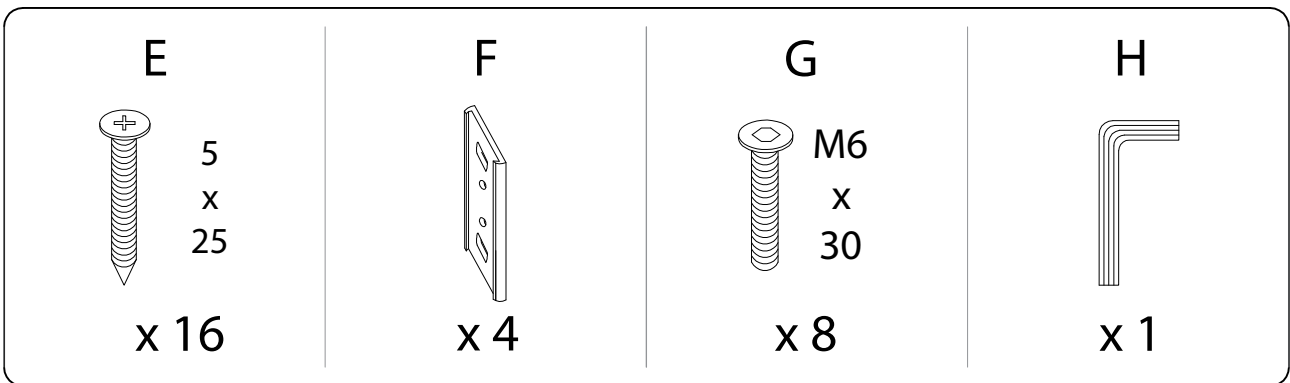

Assembly instructions for the sofa, including tool requirements, time, and person count.

Tools: A circle containing an Allen key and a screwdriver, and a crossed-out power drill icon, with a warning triangle above.

Time: A clock icon with the text "30'" below it.

Personnel: A person icon with the number "2" below it.

Warnings: A second warning triangle above a crossed-out icon of a block being placed on a rug.

1

2

3

A