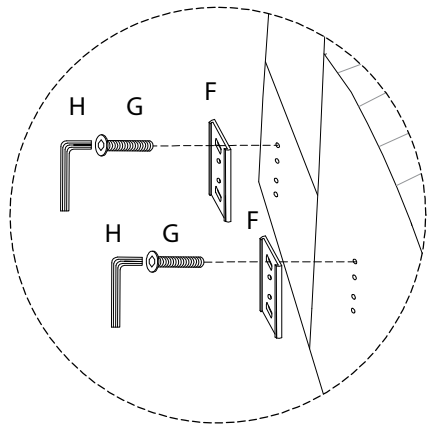

Assembly instructions for the sofa, including tool requirements, time, and person count.

Tools: A circle containing an Allen key and a screwdriver, and a crossed-out power drill icon, with a warning triangle above.

Time: A clock icon with the text "30'" below it.

Personnel: A person icon with the number "2" below it.

Warnings: A second warning triangle above a crossed-out icon of a block being placed on a rug.

1

2

3

A

x 1

C

x 1