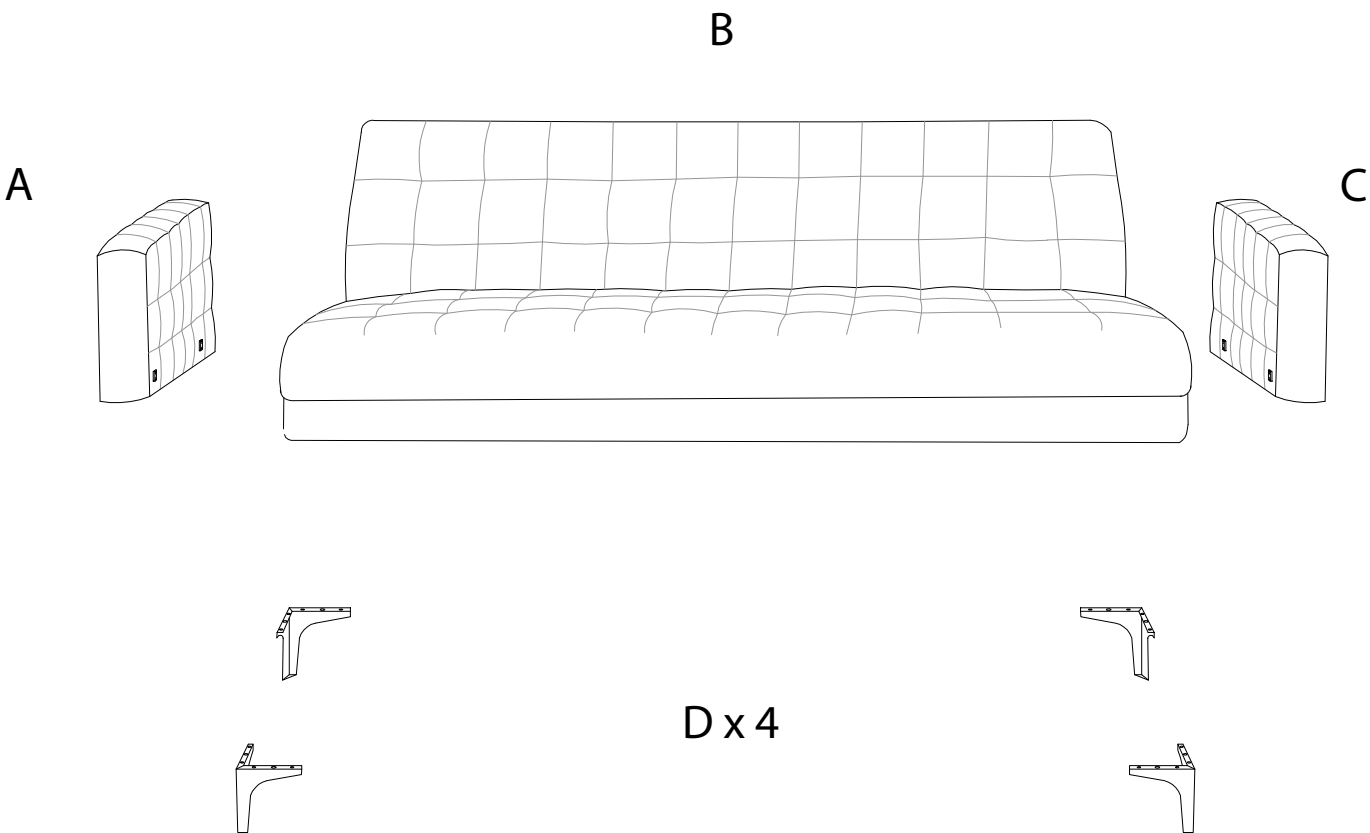

Assembly instructions for the sofa, including tool requirements, time, and person count.

Tools: A circle containing an Allen key and a screwdriver, and a crossed-out power drill icon, with a warning triangle above.

Time: A clock icon with the text "30'" below it.

Personnel: A person icon with the number "2" below it.

Warnings: A second warning triangle above a crossed-out icon of a block being placed on a rug.

1

2

3

A