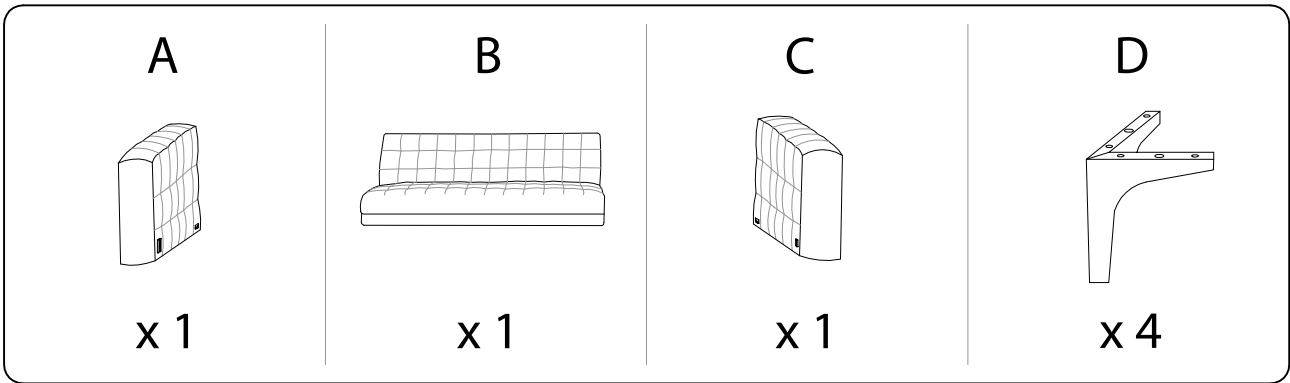

Assembly instructions for the sofa, including tool requirements, time, and person count.

Tools: A circle containing an Allen key and a screwdriver, and a crossed-out power drill icon, with a warning triangle above.

Time: A clock icon with the text "30'" below it.

Personnel: A person icon with the number "2" below it.

Warnings: A second warning triangle above a crossed-out icon of a block being placed on a rug.

1

2

3

A