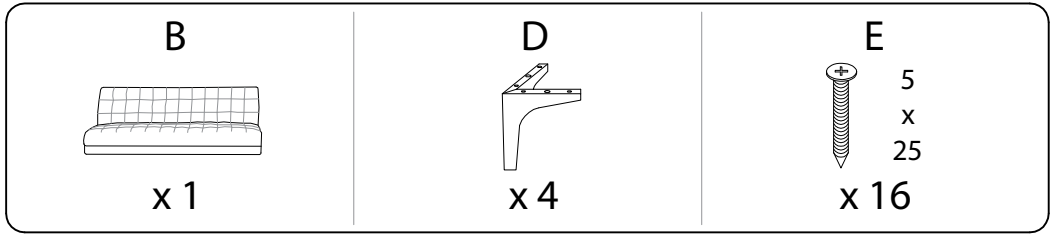

Assembly instructions for the sofa, including tool requirements, time, and person count.

Tools: A circle containing an Allen key and a screwdriver, and a crossed-out power drill icon, with a warning triangle above.

Time: A clock icon with the text "30'" below it.

Personnel: A person icon with the number "2" below it.

Warnings: A second warning triangle above a crossed-out icon of a block being placed on a rug.

1

2

3

A