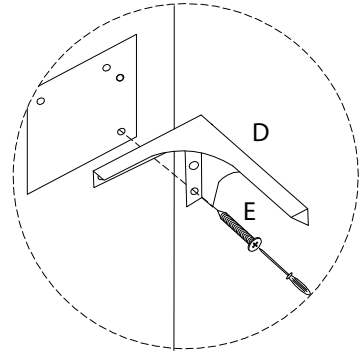

Assembly instructions for the sofa, including tool requirements, time, and person count.

Tools: A circle containing an Allen key and a screwdriver, and a crossed-out power drill icon, with a warning triangle above.

Time: A clock icon with the text "30'" below it.

Personnel: A person icon with the number "2" below it.

Warnings: A second warning triangle above a crossed-out icon of a block being placed on a rug.

1

2

3

A