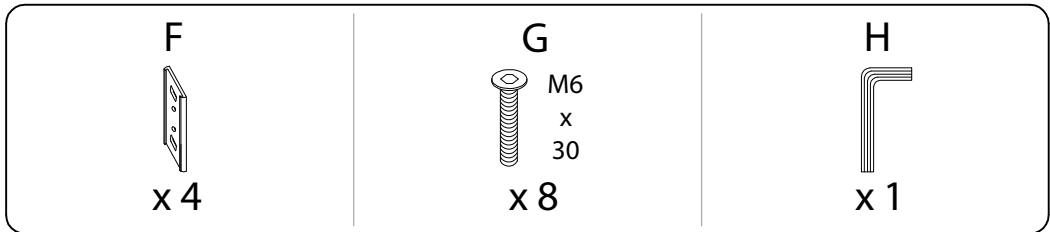

Assembly instructions for the sofa, including tool requirements, time, and person count.

Tools: A circle containing an Allen key and a screwdriver, and a crossed-out power drill icon, with a warning triangle above.

Time: A clock icon with the text "30'" below it.

Personnel: A person icon with the number "2" below it.

Warnings: A second warning triangle above a crossed-out icon of a block being placed on a rug.

1

2

3

A