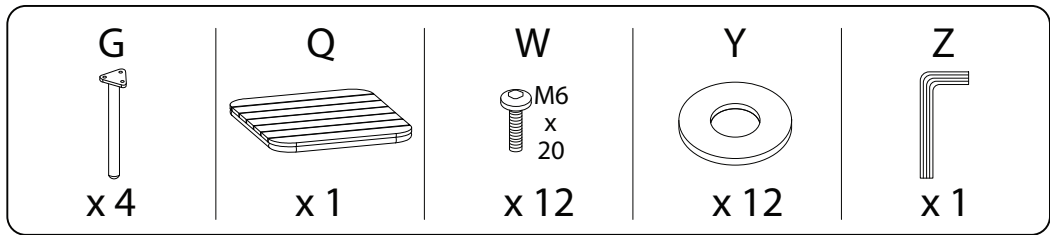

# SENISE

An icon showing an L-shaped metal bracket on the left and a power drill with a diagonal line through it on the right, indicating that a power drill should not be used for this step.	A warning triangle icon with an exclamation mark inside.	A clock icon showing approximately 15 minutes.
An icon showing a rectangular block being placed on a surface on the left, and a rectangular block being lifted from a surface with a diagonal line through it on the right, indicating that the block should not be lifted.	A warning triangle icon with an exclamation mark inside.	An icon of a person, representing one person.

15'

1

1/4

1

!