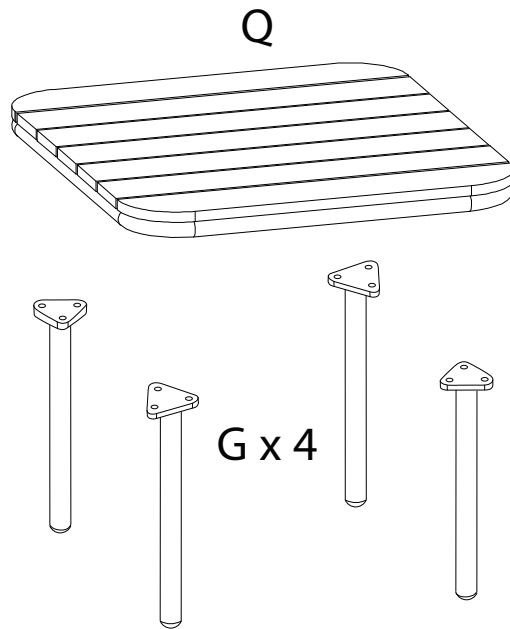

# SENISE

An icon showing an L-shaped metal bracket on the left and a power drill with a diagonal line through it on the right, indicating that a power drill should not be used for this step.	A warning triangle icon with an exclamation mark inside.	A clock icon showing approximately 15 minutes.
An icon showing a rectangular block being placed on a surface on the left, and a rectangular block being lifted from a surface with a diagonal line through it on the right, indicating that the block should not be lifted.	A warning triangle icon with an exclamation mark inside.	An icon of a person, representing one person.

15'

1

1/4

1

!