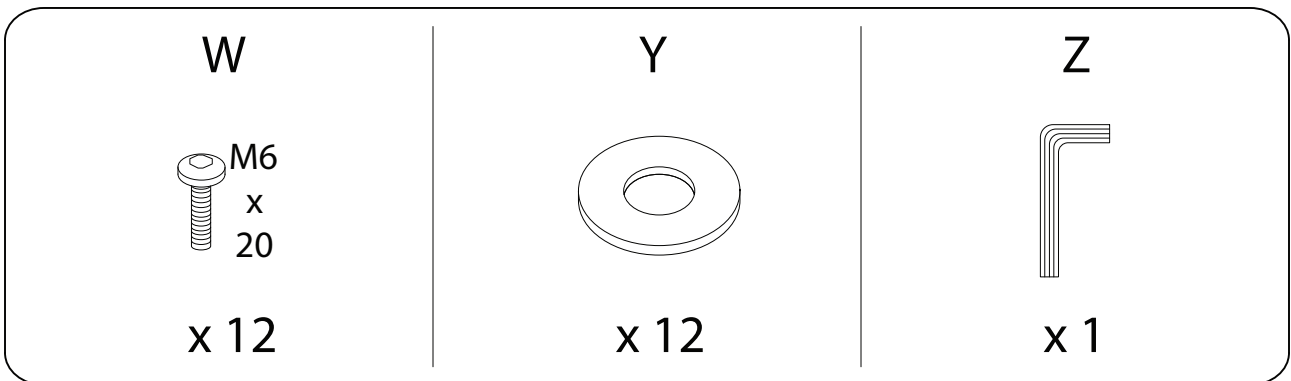

# SENISE

An icon showing an L-shaped metal bracket on the left and a power drill with a diagonal line through it on the right, indicating that a power drill should not be used for this step.	A warning triangle icon with an exclamation mark inside.	A clock icon showing approximately 15 minutes.
An icon showing a rectangular block being placed on a surface on the left, and a rectangular block being lifted from a surface with a diagonal line through it on the right, indicating that the block should not be lifted.	A warning triangle icon with an exclamation mark inside.	An icon of a person, representing one person.

15'

1

1/4

1

!