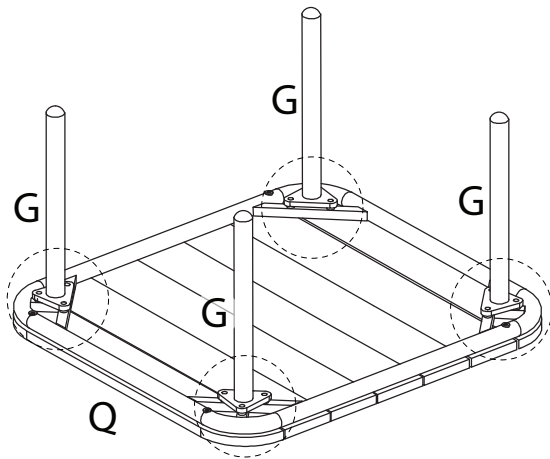

# SENISE

An icon showing an L-shaped metal bracket on the left and a power drill with a diagonal line through it on the right, indicating that a power drill should not be used for this step.	A warning triangle icon with an exclamation mark inside.	A clock icon showing approximately 15 minutes.
An icon showing a rectangular block being placed on a surface on the left, and a rectangular block being lifted from a surface with a diagonal line through it on the right, indicating that the block should not be lifted.	A warning triangle icon with an exclamation mark inside.	An icon of a person, representing one person.

15'

1

1/4

1

!