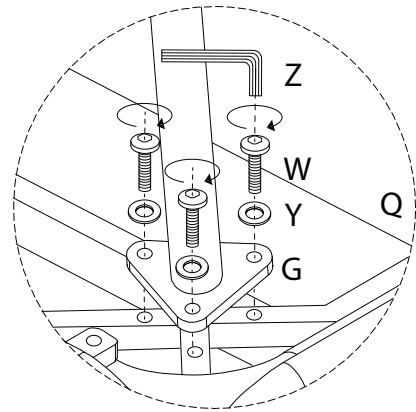

# SENISE

An icon showing an L-shaped metal bracket on the left and a power drill with a diagonal line through it on the right, indicating that a power drill should not be used for this step.	A warning triangle icon with an exclamation mark inside.	A clock icon showing approximately 15 minutes.
An icon showing a rectangular block being placed on a surface on the left, and a rectangular block being lifted from a surface with a diagonal line through it on the right, indicating that the block should not be lifted.	A warning triangle icon with an exclamation mark inside.	An icon of a person, representing one person.

15'

1

1/4

1

!