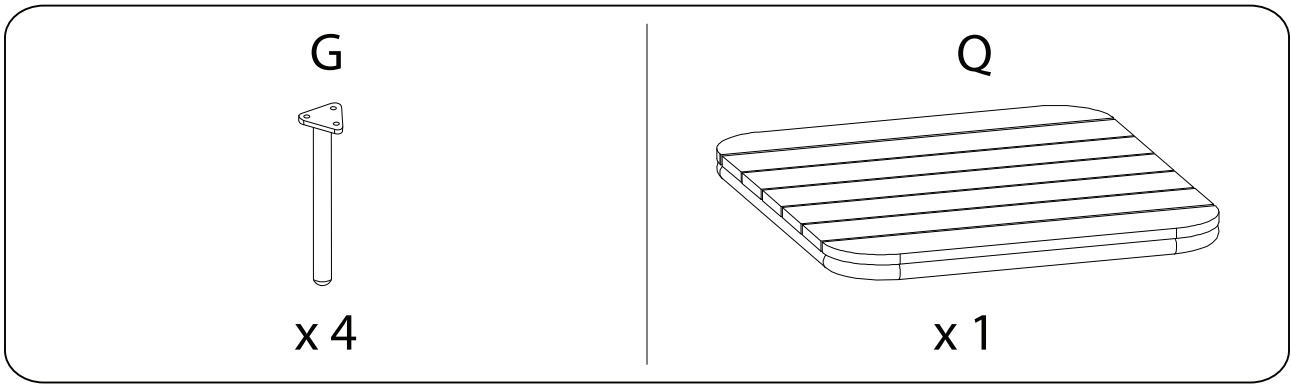

# SENISE

An icon showing an L-shaped metal bracket on the left and a power drill with a diagonal line through it on the right, indicating that a power drill should not be used for this step.	A warning triangle icon with an exclamation mark inside.	A clock icon showing approximately 15 minutes.
An icon showing a rectangular block being placed on a surface on the left, and a rectangular block being lifted from a surface with a diagonal line through it on the right, indicating that the block should not be lifted.	A warning triangle icon with an exclamation mark inside.	An icon of a person, representing one person.

15'

1

1/4

1

!