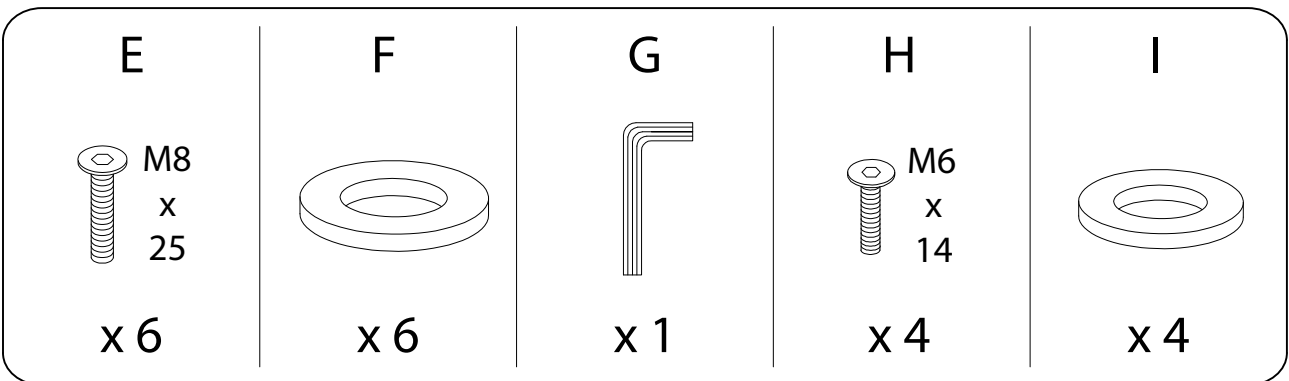

BOCA

Assembly instructions for the table, including safety warnings, time estimate, and person count.

- Warning 1:** Do not use a power drill. Use an Allen key (shown in a circle) to tighten the base.
- Warning 2:** Do not use a screwdriver to adjust the base. Use a block (shown in a circle) to support the base during adjustment.

30' (Estimated assembly time)

2 (Number of people required)

1

2

3