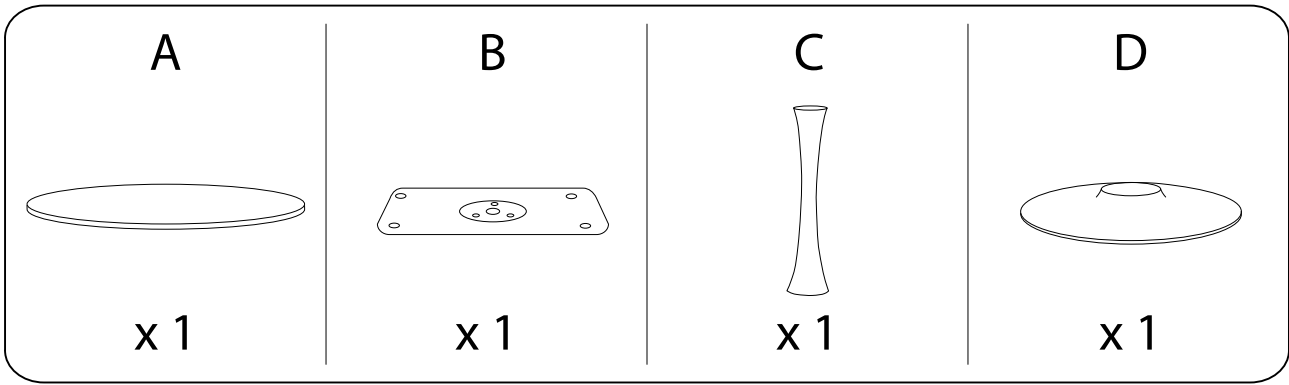

BOCA

Assembly instructions for the table, including safety warnings, time estimate, and person count.

- Warning 1:** Do not use a power drill. Use an Allen key (shown in a circle) to tighten the base.
- Warning 2:** Do not use a screwdriver to adjust the base. Use a block (shown in a circle) to support the base during adjustment.

30' (Estimated assembly time)

2 (Number of people required)

1

2

3